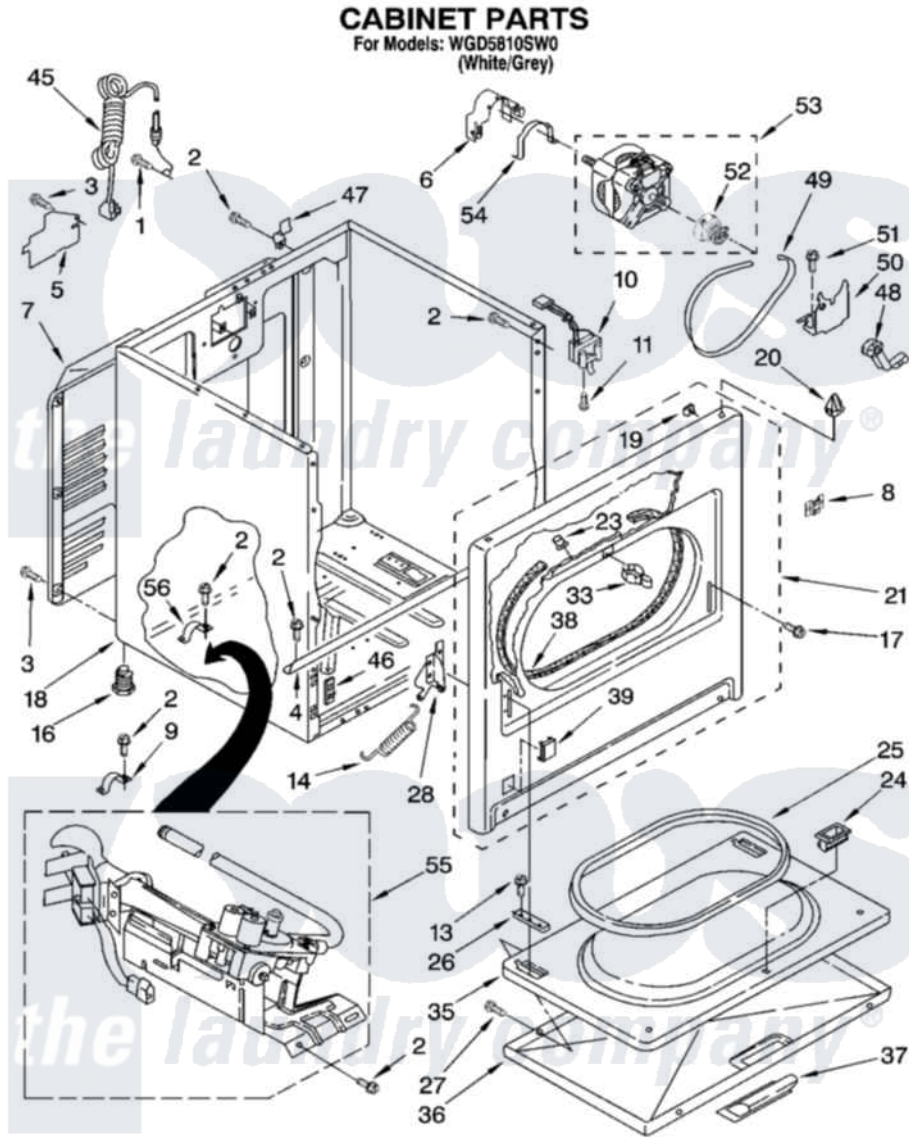

# Whirlpool WGD5810SW0 02 - CABINET PARTS

8181403

3

Whirlpool [Residential Whirlpool WGD5810SW0 Dryer Parts](#) Parts Diagram 02 - CABINET PARTS  
Click on the part number to view part

| Item | Original Part Number    | Replaced By               | Status | Part Description       |
|------|-------------------------|---------------------------|--------|------------------------|
| 1    | 697776                  | <a href="#">4331106</a>   |        | Screw, No.10-32 X 7/16 |
| 2    | 343641                  | <a href="#">681414</a>    |        | Screw, 10AB X 1/2      |
| 3    | <a href="#">693995</a>  |                           |        | Screw, Hex Head        |
| 4    | <a href="#">8541400</a> |                           |        | Bracket, Cabinet       |
| 5    | <a href="#">3396795</a> |                           |        | Cover, Terminal Block  |
| 6    | <a href="#">3404162</a> |                           |        | Clamp, Motor           |
| 7    | 3396805                 | <a href="#">280043</a>    |        | Panel-Rear             |
| 8    | 8546676                 | <a href="#">W10041960</a> |        | Spring, Door           |
| 9    | <a href="#">3980175</a> |                           |        | Clamp, Elbow           |
| 10   | <a href="#">3406107</a> |                           |        | Door Switch Assembly   |
| 11   | 697773                  | <a href="#">3395530</a>   |        | Screw                  |
| 13   | 3357011                 | <a href="#">308685</a>    |        | Side Trim )            |
| 14   | 8541401                 | <a href="#">W10041960</a> |        | Spring, Door           |
| 16   | 3392100                 | <a href="#">49621</a>     |        | Feet-Leveling          |
| "    | <a href="#">279810</a>  |                           |        | Foot-Optional          |
| 17   | 342043                  | <a href="#">486146</a>    |        | Screw                  |