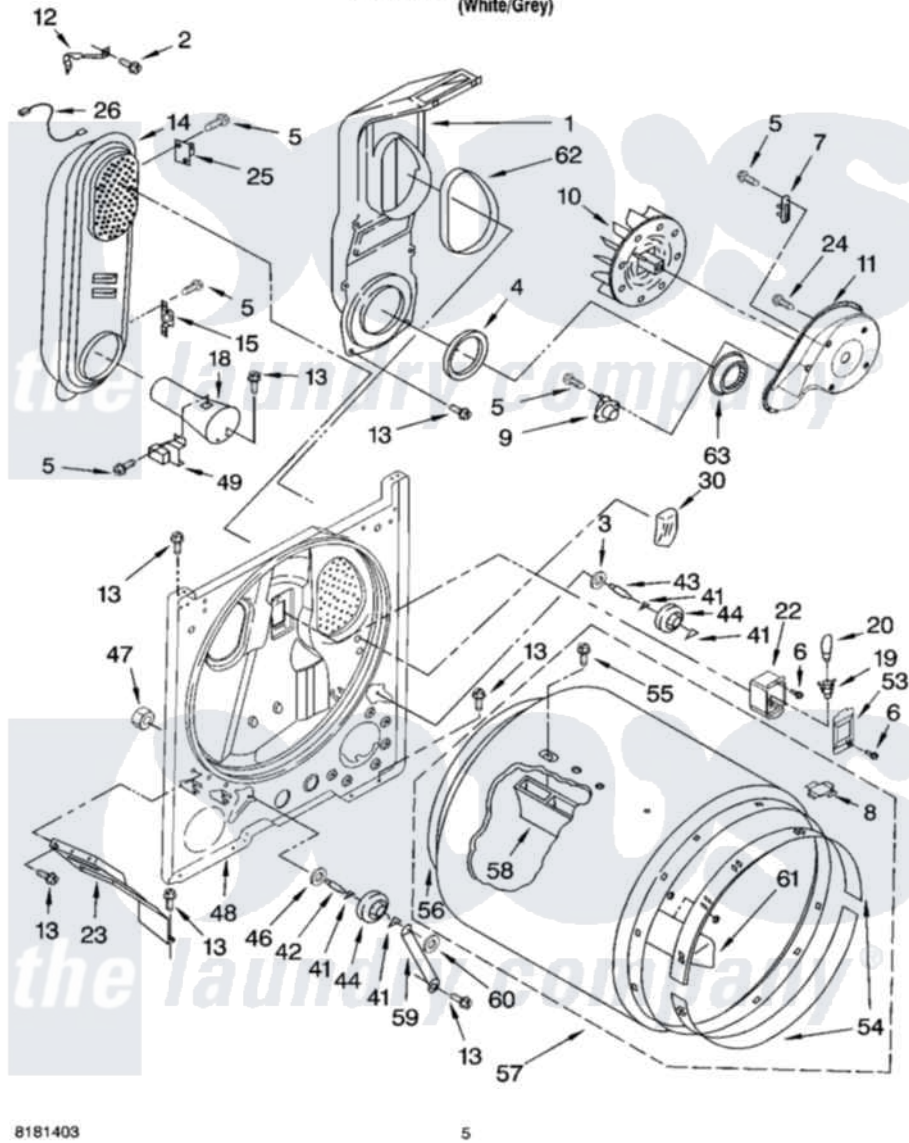

Whirlpool WGD5810SW0 03 - BULKHEAD PARTS

BULKHEAD PARTS

For Models: WGD5810SW0
(White/Grey)

8181403

5

Whirlpool Residential Whirlpool WGD5810SW0 Dryer Parts Parts Diagram 03 - BULKHEAD PARTS
Click on the part number to view part

Item	Original Part Number	Replaced By	Status	Part Description
1	348368			Lint Chute Assembly
2	489463			Screw, 8-18 X 1/16
3	3388703			Washer, Support
4	347139			Seal, Lint Chute
5	90767			Screw, 8A X 3/8 HeX Washer Head Tapping
6	487909	488729		Screw
7	3392519			Thermal Limiter
8	8066086			Plug, Drum Hole
9	8318268			Thermostat, Internal-Bias
10	694089			Wheel, Blower
11	8577230			Housing, Blower
12	3398161			CLIP
13	343641	681414		Screw, 10AB X 1/2
14	8530285	279980		Box
15	3403140			Thermostat, High-Limit 205F
18	8066049			Funnel, Burner Light

19	3403634	W10136369	Socket, Drum Light Assembly
20	3406124	22002263	Lamp
22	3977373		Bracket, Drum Light
23	3406022		Bracket, Bulkhead
24	3390647	488729	Screw
25	280010		Kit, Thermal Cut-Off
26	3401707		Jumper, Tco-High Limit
30	3976479	279366	Electrode
41	690997		Washer, Thrust
42	3399506	W10359270	Shaft, Drum Roller Threads
43	3399507	W10359269	Shaft, Drum Roller Threads
44	3397590	349241T	Support
46	348197		Washer, Support
47	3359452		Nut, Lock
48	3403414		Bulkhead
49	338906		Radiant, Sensor
53	3402841	8532165	Lens, Drum Light
54	692526	279441	BeaRng-Rng
55	97787	W10109200	Screw, Baffle Mounting
56	3406130	279857	Seal
57	695587		Drum Assembly
58	692490		Baffle, Drum
59	3976434		Bracket, Support Shaft
60	90296		Nut, Push On
61	3403636		Baffle, Drum
62	339956		Seal, Air Duct To Bulkhead
63	696302		Shield, Exhaust