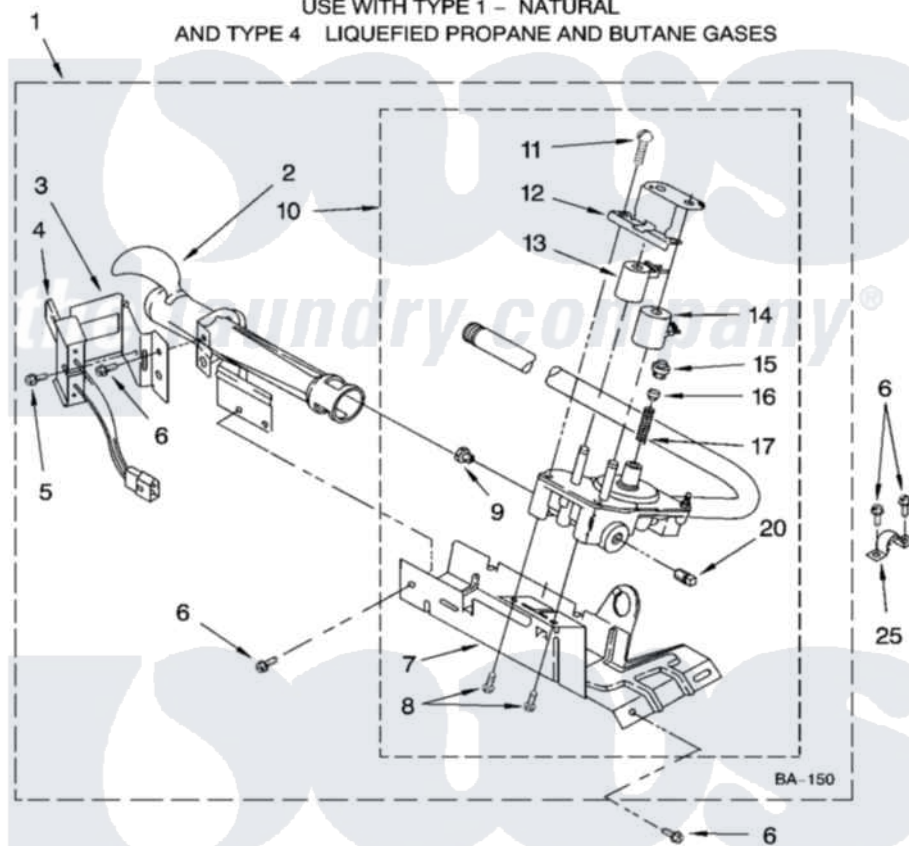

Whirlpool WGD5810SW0 04 - 8318272 BURNER ASSEMBLY, OPTIONAL PARTS (NOT INCLUDED)

8318272 BURNER ASSEMBLY

For Models: WGD5810SW0
(White/Grey)

USE WITH TYPE 1 - NATURAL
AND TYPE 4 LIQUEFIED PROPANE AND BUTANE GASES

8181403

7

Whirlpool [Residential Whirlpool WGD5810SW0 Dryer Parts](#) Parts Diagram 04 - 8318272 BURNER ASSEMBLY, OPTIONAL PARTS (NOT INCLUDED).
Click on the part number to view part

Item	Original Part Number	Replaced By	Status	Part Description
1	8318272	W10465748		Burner-Gas
2	688617	693140		Burner
3	694298			Bracket, Ignitor
4	686590	279311		Ignitor
5	3393909			Screw, 8-32 X 7/8
6	343641	681414		Screw, 10AB X 1/2
7	693986			Base, Burner
8	3387057			Screw, 10-16 X 1/2 Orifice, Burner
9	234826			Orifice, Burner Type 1
"	229742			Orifice, Burner
"	234868			Orifice, Burner
10	8318277	W10337269		Valve-Gas
11	694421			Screw, Bracket Mounting
12	694538			Bracket, Shunt