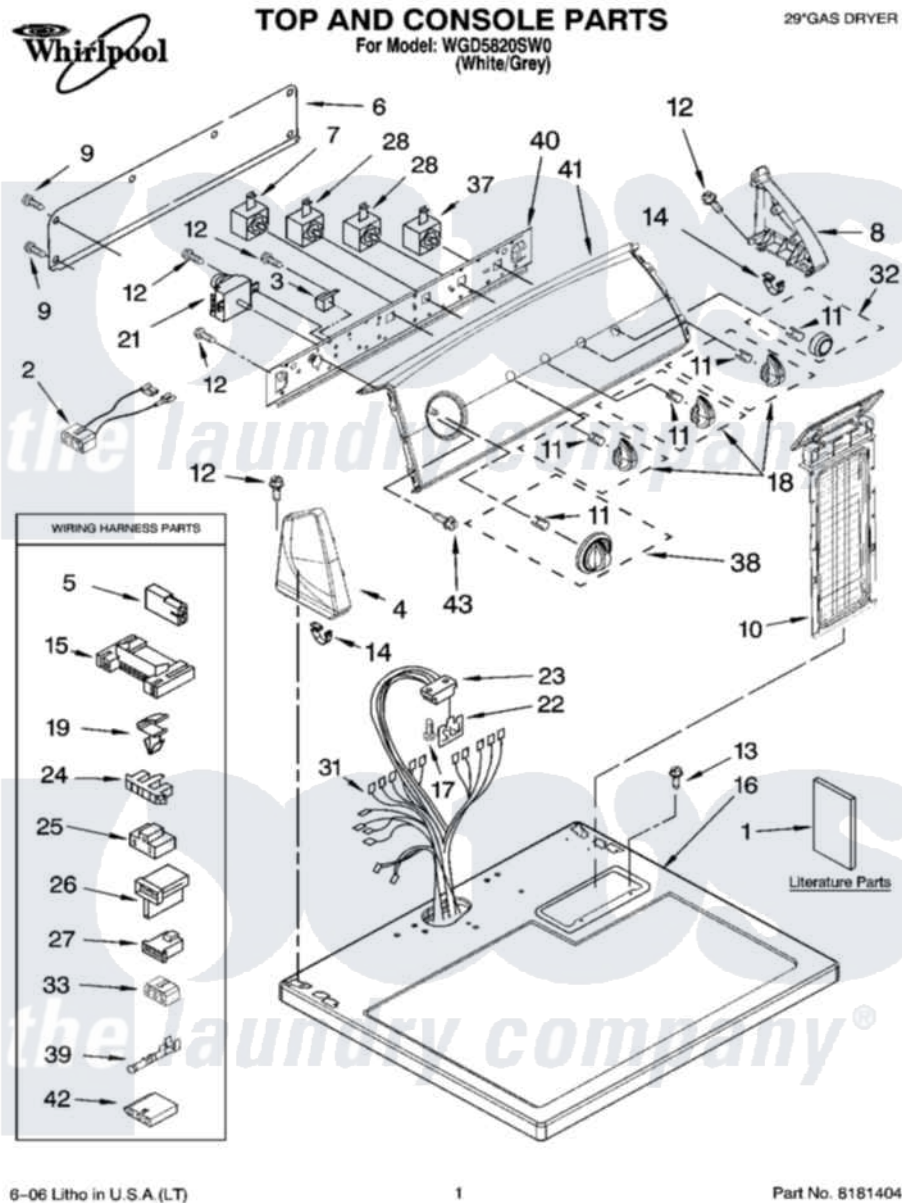

# Whirlpool WGD5820SW0 01 - TOP AND CONSOLE PARTS

6-06 Litho in U.S.A. (LT)

1

Part No. 8181404

Whirlpool Residential Whirlpool WGD5820SW0 Dryer Parts Parts Diagram 01 - TOP AND CONSOLE PARTS

Click on the part number to view part

10	<a href="#">8557857</a>		Screen, Lint
11	<a href="#">8536939</a>		Clip, Knob
12	8533971	<a href="#">90767</a>	Screw, 8A X 3/8 HeX Washer Head Tapping
13	688983	<a href="#">487240</a>	Screw, For Mtg. Service Capacitor
14	<a href="#">8312709</a>		Clip-Console
15	<a href="#">3395683</a>		Receptacle, Multi-Terminal
16	8559800	<a href="#">8563663</a>	Top
17	359625	<a href="#">487240</a>	Screw, For Mtg. Service Capacitor
18	<a href="#">W10034380</a>		Knob, Control
19	<a href="#">3394427</a>		Clip-Harness
21	<a href="#">8566184</a>		Timer Assembly
22	<a href="#">8558178</a>		Control, Electronic
23	<a href="#">3391885</a>		Connector, Edge
24	<a href="#">3397269</a>		Connector, Timer
25	<a href="#">3401144</a>		Connector
26	<a href="#">3403499</a>		Connector, 2-Postion
27	<a href="#">3403498</a>		Connector, 3-Position
28	<a href="#">3405156</a>		Switch, Rotary
31	8576542	<a href="#">W10071310</a>	Harns-Wire
32	<a href="#">W10034770</a>		Knob, Push-To-Start
33	<a href="#">3347243</a>		Block, Disconnect
37	<a href="#">3398094</a>		Switch, Push To Start
38	<a href="#">W10034750</a>		Timer Knob Assembly
39	<a href="#">94614</a>		Terminal
40	<a href="#">8566052</a>		Bracket, Console
41	<a href="#">W10099460</a>		Panel, Control
42	<a href="#">3936144</a>		Do-It-Yourself Repair Manuals
43	8533951	<a href="#">3400859</a>	Screw, Grounding