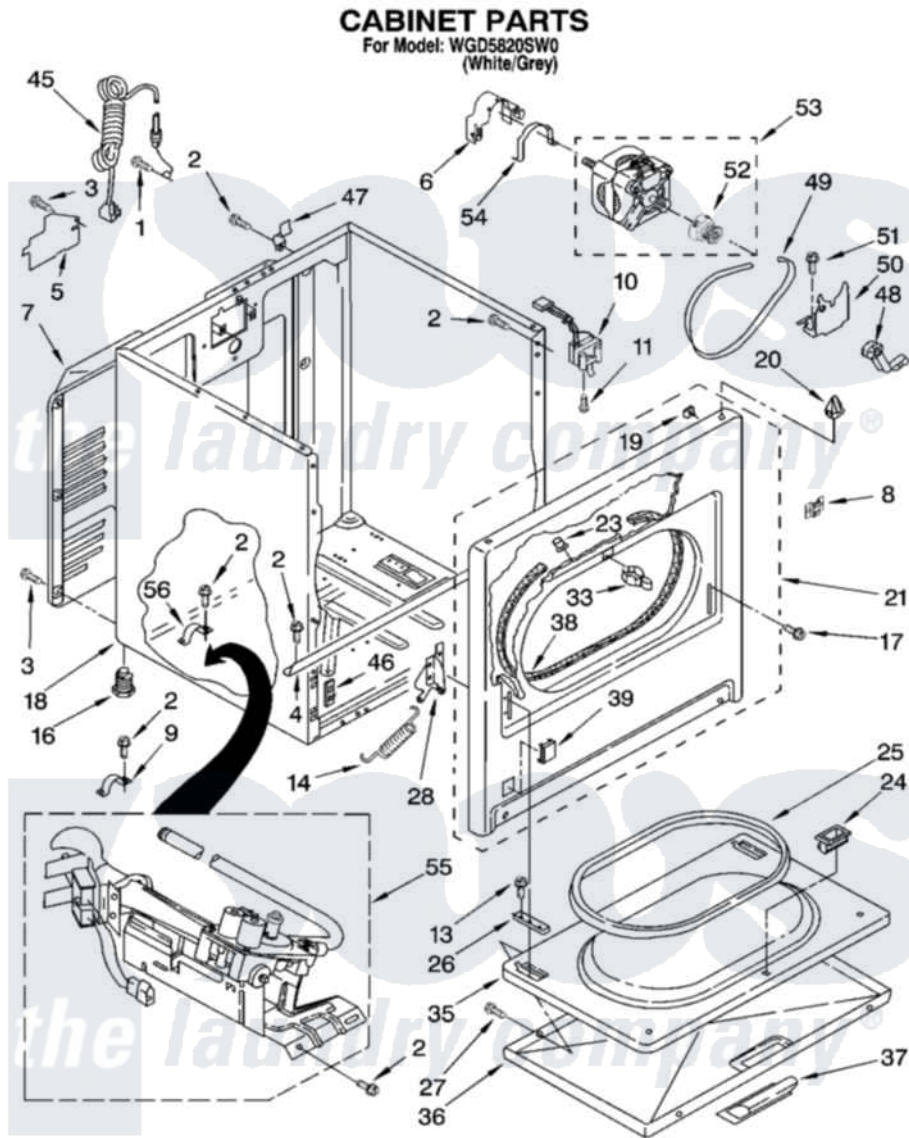

Whirlpool WGD5820SW0 02 - CABINET PARTS

8181404

3

Whirlpool [Residential Whirlpool WGD5820SW0 Dryer Parts](#) Parts Diagram 02 - CABINET PARTS
Click on the part number to view part

Item	Original Part Number	Replaced By	Status	Part Description
1	697776	4331106		Screw, No.10-32 X 7/16
2	343641	681414		Screw, 10AB X 1/2
3	693995			Screw, Hex Head
4	8541400			Bracket, Cabinet
5	3396795			Cover, Terminal Block
6	3404162			Clamp, Motor
7	3396805	280043		Panel-Rear
8	8546676	W10041960		Spring, Door
9	3980175			Clamp, Elbow
10	3406107			Door Switch Assembly
11	697773	3395530		Screw
13	3357011	308685		Side Trim)
14	8541401	W10041960		Spring, Door
16	3392100	49621		Feet-Leveling
"	279810			Foot-Optional
17	342043	486146		Screw

18	8530603	8533643	Cabinet
19	98234		Clip, U-Bend
20	690363	18776	Lock, Front Top
21	3395197	279740	Panel
23	685203	279220	Clip
24	3389441		Door Catch Assembly
25	3390731		Seal, Door
26	337189		Clip, Hinge
27	694091		Trim, Side Right Hand
28	8066056		Hinge, Door
"	8066057		Hinge, Door
33	696144	279570	Latch
35	695737		Door, Rear
36	3393549		Door, Front
37	8566057	W10095180	Handle, Door
38	3406129		Seal And Bearing Assembly
39	3394975		Plug, Front Panel
45	344020	3401402	Cord, Power
46	3394083		Clip, Front Panel
47	8066217		Hinge, Top
48	691366		Idler And Pulley Assembly
49	8066065	341241	Belt
50	348780		Base, Motor
51	3400500		Bolt, 3405245 5/16-18 X 3/4
52	8066184		Pulley, Motor
53	8066206	279827	Motor-Drve
54	660658		Clamp, Motor Mounting 343481 685441
55	8318272	W10465748	Burner-Gas
56	341029		Clamp, Pipe Door Spring