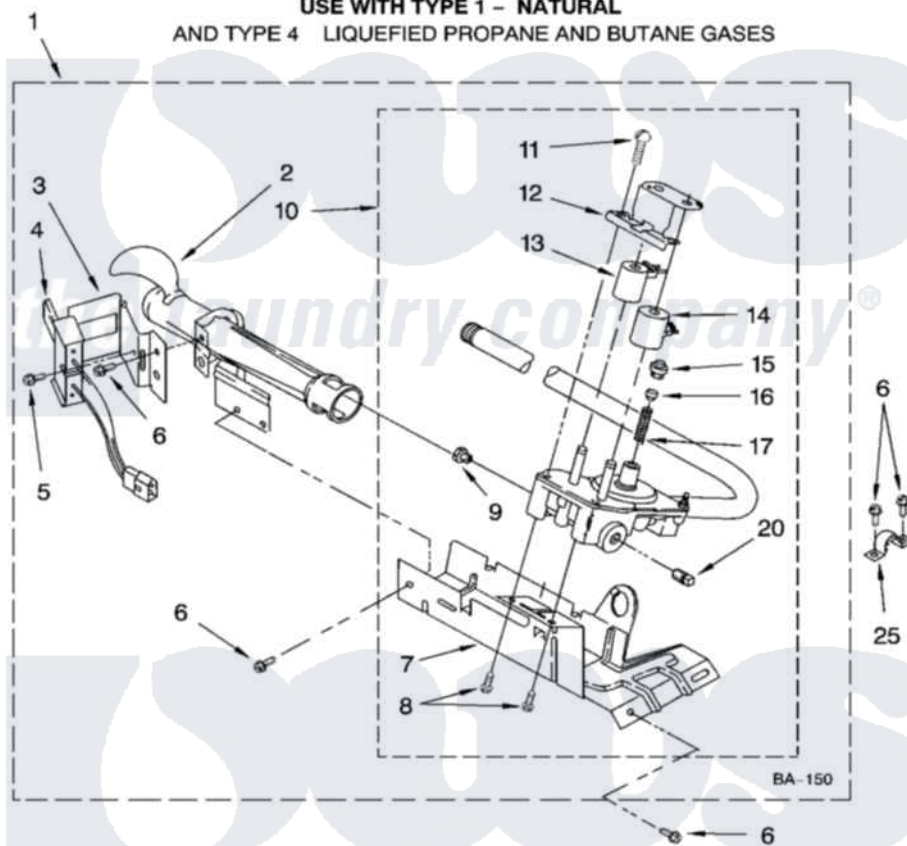

Whirlpool WGD5820SW0 04 - 8318272 BURNER ASSEMBLY, OPTIONAL PARTS (NOT INCLUDED)

8318272 BURNER ASSEMBLY

For Model: WGD5820SW0
(White/Grey)

**USE WITH TYPE 1 - NATURAL
AND TYPE 4 LIQUEFIED PROPANE AND BUTANE GASES**

8181404

7

Whirlpool [Residential Whirlpool WGD5820SW0 Dryer Parts](#) Parts Diagram 04 - 8318272 BURNER ASSEMBLY, OPTIONAL PARTS (NOT INCLUDED).
Click on the part number to view part

| Item | Original Part Number | Replaced By | Status | Part Description |
|------|-------------------------|---------------------------|--------|------------------------------------|
| 1 | 8318272 | W10465748 | | Burner-Gas |
| 2 | 688617 | 693140 | | Burner |
| 3 | 694298 | | | Bracket, Ignitor |
| 4 | 686590 | 279311 | | Ignitor |
| 5 | 3393909 | | | Screw, 8-32 X 7/8 |
| 6 | 343641 | 681414 | | Screw, 10AB X 1/2 |
| 7 | 693986 | | | Base, Burner |
| 8 | 3387057 | | | Screw, 10-16 X 1/2 Orifice, Burner |
| 9 | 234826 | | | Orifice, Burner Type 1 |
| " | 229742 | | | Orifice, Burner |
| " | 234868 | | | Orifice, Burner |
| 10 | 8318277 | W10337269 | | Valve-Gas |
| 11 | 694421 | | | Screw, Bracket Mounting |
| 12 | 694538 | | | Bracket, Shunt |