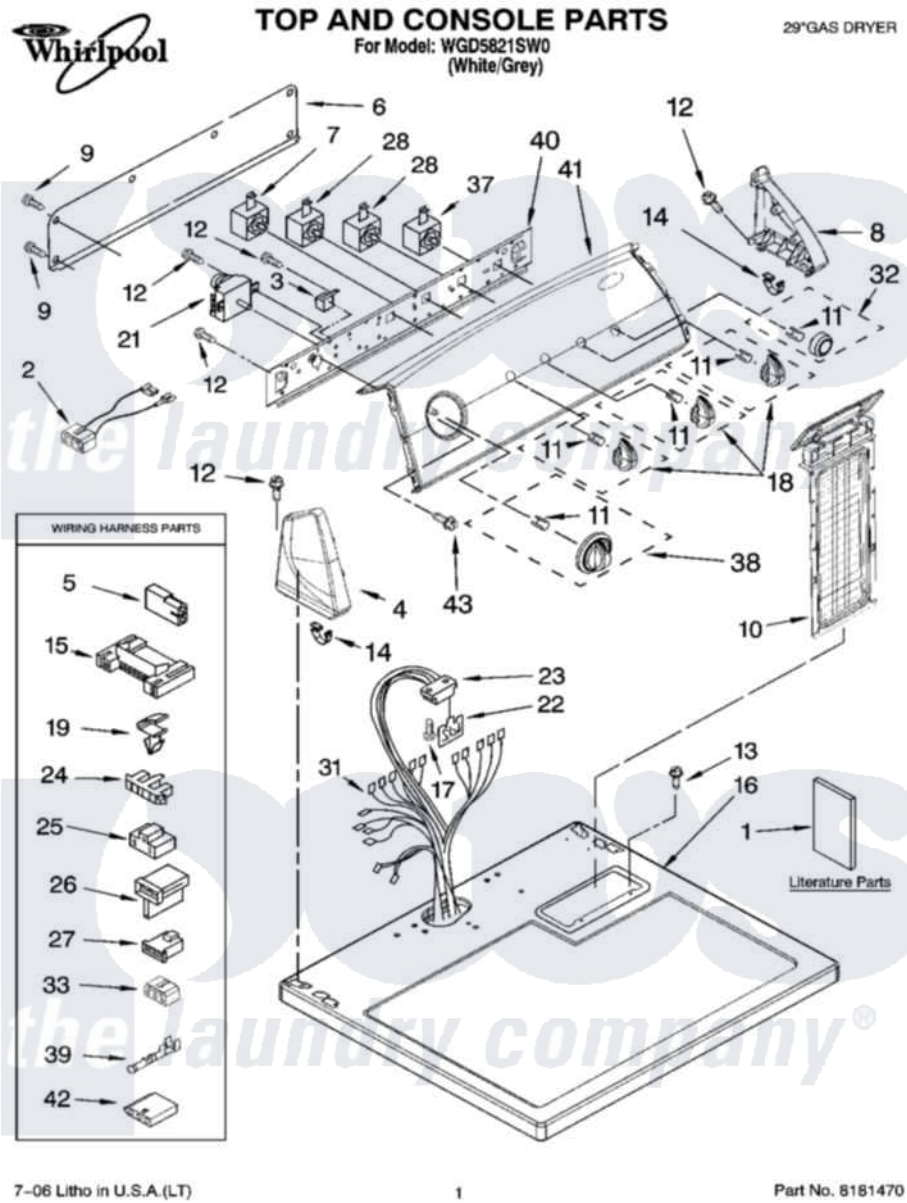

# Whirlpool WGD5821SW0 01 - TOP AND CONSOLE PARTS

7-06 Litho in U.S.A.(LT)

1

Part No. 8181470

Whirlpool Residential Whirlpool WGD5821SW0 Dryer Parts Parts Diagram 01 - TOP AND CONSOLE PARTS  
 Click on the part number to view part

10	<a href="#">8557857</a>		Screen, Lint
11	<a href="#">8536939</a>		Clip, Knob
12	8533971	<a href="#">90767</a>	Screw, 8A X 3/8 HeX Washer Head Tapping
13	688983	<a href="#">487240</a>	Screw, For Mtg. Service Capacitor
14	<a href="#">8312709</a>		Clip-Console
15	<a href="#">3395683</a>		Receptacle, Multi-Terminal
16	8559800	<a href="#">8563663</a>	Top
17	359625	<a href="#">487240</a>	Screw, For Mtg. Service Capacitor
18	<a href="#">W10034380</a>		Knob, Control
19	<a href="#">3394427</a>		Clip-Harness
21	<a href="#">8566184</a>		Timer Assembly
22	<a href="#">8558178</a>		Control, Electronic
23	<a href="#">3391885</a>		Connector, Edge
24	<a href="#">3397269</a>		Connector, Timer
25	<a href="#">3401144</a>		Connector
26	<a href="#">3403499</a>		Connector, 2-Postion
27	<a href="#">3403498</a>		Connector, 3-Position
28	<a href="#">3405156</a>		Switch, Rotary
31	8576542	<a href="#">W10071310</a>	Harns-Wire
32	<a href="#">W10034770</a>		Knob, Push-To-Start
33	<a href="#">3347243</a>		Block, Disconnect
37	<a href="#">3398094</a>		Switch, Push To Start
38	<a href="#">W10034750</a>		Timer Knob Assembly
39	<a href="#">94614</a>		Terminal
40	<a href="#">8566052</a>		Bracket, Console
41	<a href="#">W10104720</a>		Panel, Control
42	<a href="#">3936144</a>		Do-It-Yourself Repair Manuals
43	8533951	<a href="#">3400859</a>	Screw, Grounding