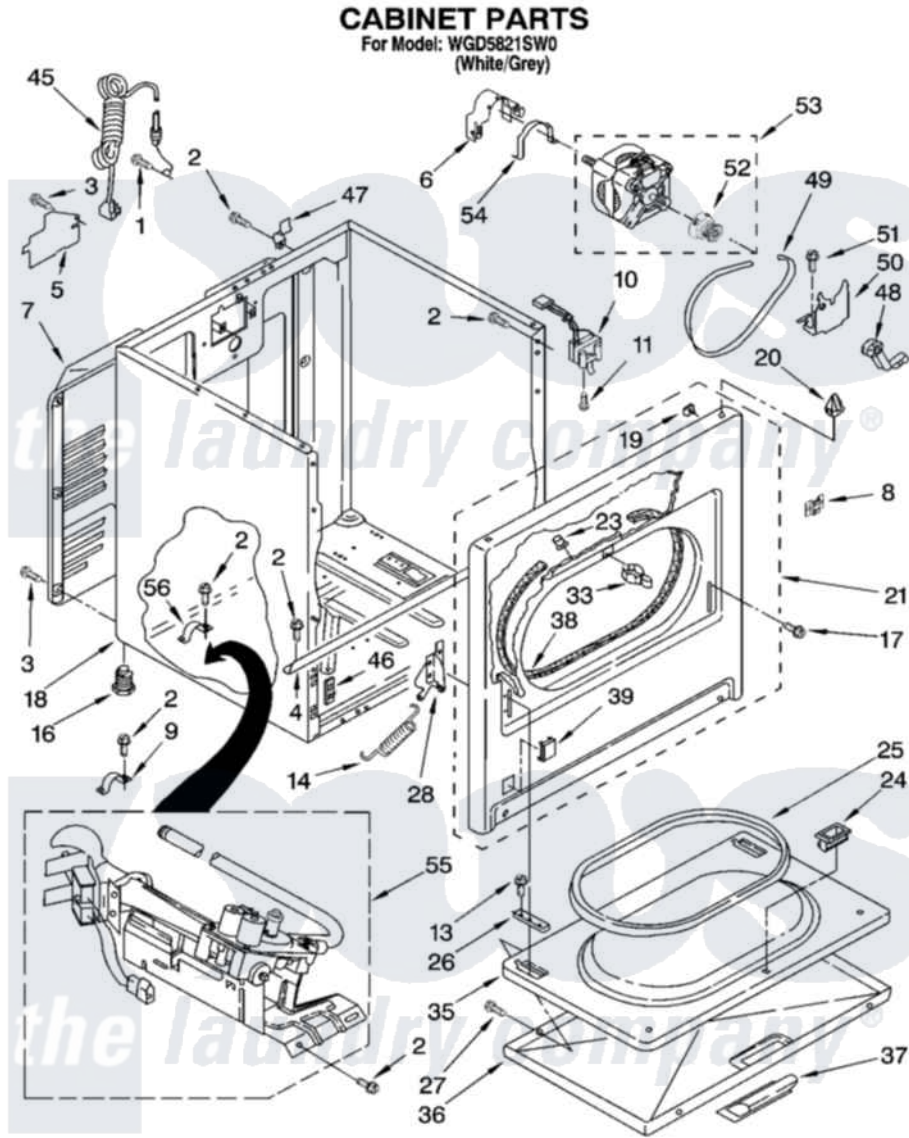

Whirlpool WGD5821SW0 02 - CABINET PARTS

8181470

3

Whirlpool [Residential Whirlpool WGD5821SW0 Dryer Parts](#) Parts Diagram 02 - CABINET PARTS
Click on the part number to view part

Item	Original Part Number	Replaced By	Status	Part Description
1	697776	4331106		Screw, No.10-32 X 7/16
2	343641	681414		Screw, 10AB X 1/2
3	693995			Screw, Hex Head
4	8541400			Bracket, Cabinet
5	3396795			Cover, Terminal Block
6	3404162			Clamp, Motor
7	3396805	280043		Panel-Rear
8	8546676	W10041960		Spring, Door
9	3980175			Clamp, Elbow
10	3406107			Door Switch Assembly
11	697773	3395530		Screw
13	3357011	308685		Side Trim)
14	8541401	W10041960		Spring, Door
16	3392100	49621		Feet-Leveling
"	279810			Foot-Optional
17	342043	486146		Screw

18	8530603	8533643	Cabinet
19	98234		Clip, U-Bend
20	690363	18776	Lock, Front Top
21	3395197	279740	Panel
23	685203	279220	Clip
24	3389441		Door Catch Assembly
25	3390731		Seal, Door
26	337189		Clip, Hinge
27	694091		Trim, Side Right Hand
28	8066056		Hinge, Door
"	8066057		Hinge, Door
33	696144	279570	Latch
35	695737		Door, Rear
36	3393549		Door, Front
37	W10095180		Handle, Door
38	3406129		Seal And Bearing Assembly
39	3394975		Plug, Front Panel
45	344020	3401402	Cord, Power
46	3394083		Clip, Front Panel
47	8066217		Hinge, Top
48	691366		Idler And Pulley Assembly
49	8066065	341241	Belt
50	348780		Base, Motor
51	3400500		Bolt, 3405245 5/16-18 X 3/4
52	8066184		Pulley, Motor
53	8066206	279827	Motor-Drve
54	660658		Clamp, Motor Mounting 343481 685441
55	8318272	W10465748	Burner-Gas
56	341029		Clamp, Pipe Door Spring