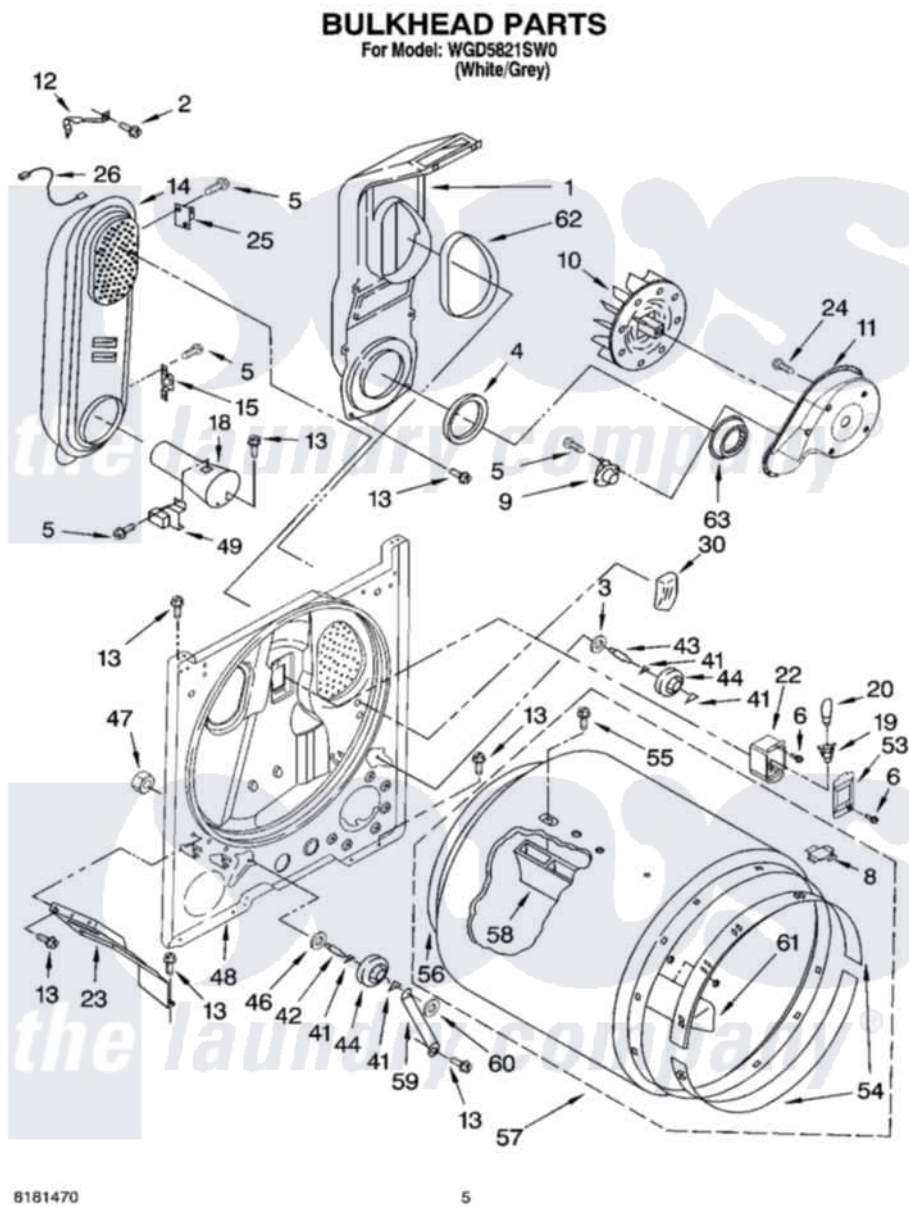

Whirlpool WGD5821SW0 03 - BULKHEAD PARTS

Whirlpool Residential Whirlpool WGD5821SW0 Dryer Parts Parts Diagram 03 - BULKHEAD PARTS
Click on the part number to view part

Item	Original Part Number	Replaced By	Status	Part Description
1	348368			Lint Chute Assembly
2	489463			Screw, 8-18 X 1/16
3	3388703			Washer, Support
4	347139			Seal, Lint Chute
5	90767			Screw, 8A X 3/8 HeX Washer Head Tapping
6	487909	488729		Screw
8	8066086			Plug, Drum Hole
9	8318268			Thermostat, Internal-Bias
10	694089			Wheel, Blower
11	8577230			Housing, Blower
12	3398161			CLIP
13	343641	681414		Screw, 10AB X 1/2
14	8530285	279980		Box
15	3403140			Thermostat, High-Limit 205F
18	8066049			Funnel, Burner Light
19	3403634	W10136369		Socket, Drum Light Assembly

20	3406124	22002263	Lamp
22	3977373		Bracket, Drum Light
23	3406022		Bracket, Bulkhead
24	3390647	488729	Screw
25	280010		Kit, Thermal Cut-Off
26	3401707		Jumper, Tco-High Limit
30	3976479	279366	Electrode
41	690997		Washer, Thrust
42	3399506	W10359270	Shaft, Drum Roller Threads
43	3399507	W10359269	Shaft, Drum Roller Threads
44	3397590	349241T	Support
46	348197		Washer, Support
47	3359452		Nut, Lock
48	3403414		Bulkhead
49	338906		Radiant, Sensor
53	3402841	8532165	Lens, Drum Light
54	692526	279441	BeaRng-Rng
55	97787	W10109200	Screw, Baffle Mounting
56	3406130	279857	Seal
57	695587		Drum Assembly
58	692490		Baffle, Drum
59	3976434		Bracket, Support Shaft
60	90296		Nut, Push On
61	3403636		Baffle, Drum
62	339956		Seal, Air Duct To Bulkhead
63	696302		Shield, Exhaust