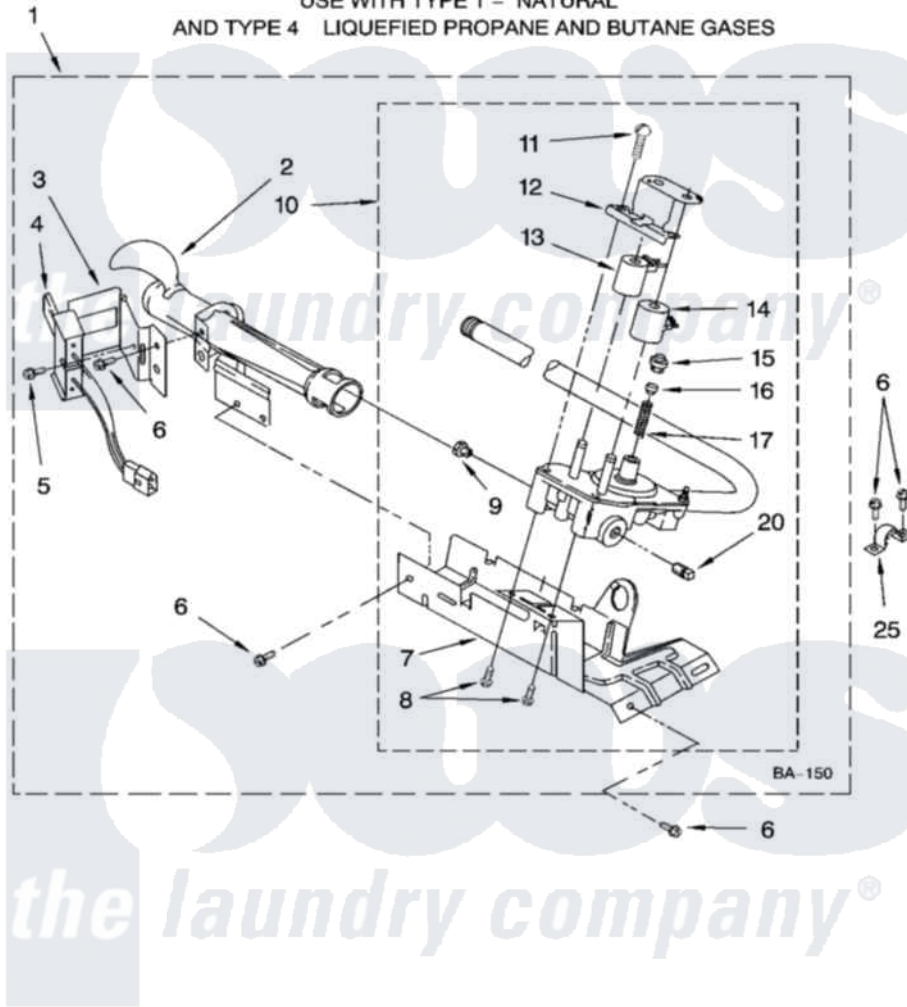

Whirlpool WGD5821SW0 04 - 8318272 BURNER ASSEMBLY, OPTIONAL PARTS (NOT INCLUDED)

8318272 BURNER ASSEMBLY

For Model: WGD5821SW0
(White/Grey)

USE WITH TYPE 1 - NATURAL
AND TYPE 4 LIQUEFIED PROPANE AND BUTANE GASES

8181470

7

Whirlpool [Residential Whirlpool WGD5821SW0 Dryer Parts](#) Parts Diagram 04 - 8318272 BURNER ASSEMBLY, OPTIONAL PARTS (NOT INCLUDED).
Click on the part number to view part

Item	Original Part Number	Replaced By	Status	Part Description
1	8318272	W10465748		Burner-Gas
2	688617	693140		Burner
3	694298			Bracket, Ignitor
4	686590	279311		Ignitor
5	3393909			Screw, 8-32 X 7/8
6	343641	681414		Screw, 10AB X 1/2
7	693986			Base, Burner
8	3387057			Screw, 10-16 X 1/2 Orifice, Burner
9	234826			Orifice, Burner Type 1
"	229742			Orifice, Burner
"	234868			Orifice, Burner
10	8318277	W10337269		Valve-Gas
11	694421			Screw, Bracket Mounting
12	694538			Bracket, Shunt