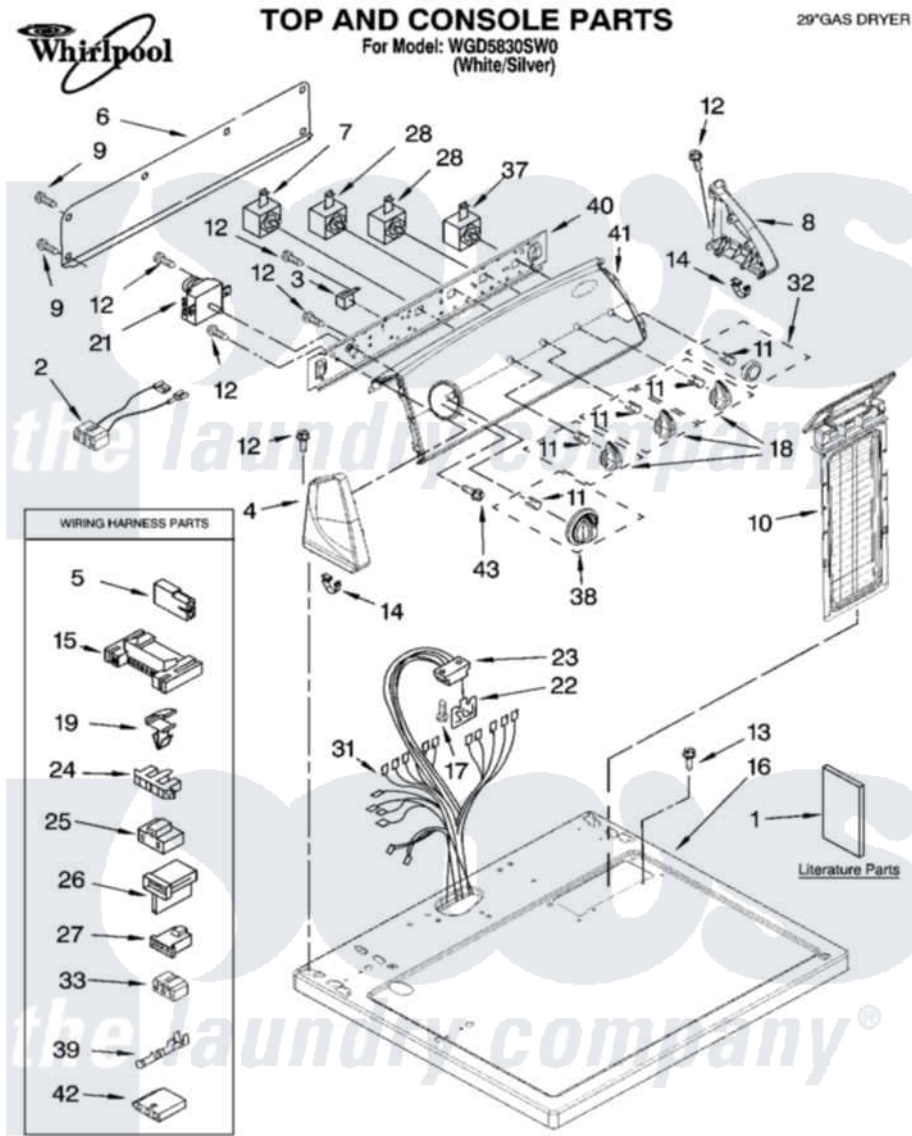

Whirlpool WGD5830SW0 01 - TOP AND CONSOLE PARTS

4-06 Litho in U.S.A.(LT)

1

Part No. 8181237

Whirlpool Residential Whirlpool WGD5830SW0 Dryer Parts Parts Diagram 01 - TOP AND CONSOLE PARTS

[Click on the part number to view part](#)

Item	Original Part Number	Replaced By	Status	Part Description
1	8562582		Not Available	Instructions, Installation
"	W10042950		Not Available	Sheet, Cycle Feature
"	8578183		Not Available	Use And Care Guide
"	8578889		Not Available	Wiring Diagram
"	BLANK		Not Available	Following May Be Purchased DO-IT-YOURSELF REPAIR MANUALS
"	677818		Not Available	Manual, Do-It- Yourself Repair (Dryer)
2	3401695			Wire, Jumper Buzzer
3	694419			Mini-Buzzer
4	8566035	8565957		Cap, End
5	717252			Receptacle, Terminal
6	8274261			Do-It-Yourself Repair Manuals
7	3405155			Switch, Temperature
8	8566032	8565954		Cap, End
9	693995			Screw, Hex Head

10	8557857		Screen, Lint
11	8536939		Clip, Knob
12	8533971	90767	Screw, 8A X 3/8 HeX Washer Head Tapping
13	688983	487240	Screw, For Mtg. Service Capacitor
14	8312709		Clip-Console
15	3395683		Receptacle, Multi-Terminal
16	8559800	8563663	Top
17	359625	487240	Screw, For Mtg. Service Capacitor
18	W10034380		Knob, Control
19	3394427		Clip-Harness
21	8566184		Timer Assembly
22	8558178		Control, Electronic
23	3391885		Connector, Edge
24	3397269		Connector, Timer
25	3401144		Connector
26	3403499		Connector, 2-Postion
27	3403498		Connector, 3-Position
28	3405156		Switch, Rotary
31	8576542	W10071310	Harns-Wire
32	W10034770		Knob, Push-To-Start
33	3347243		Block, Disconnect
37	3398094		Switch, Push To Start
38	W10034750		Timer Knob Assembly
39	94614		Terminal
40	8566052		Bracket, Console
41	8578865		Panel, Control
42	3936144		Do-It-Yourself Repair Manuals
43	8533951	3400859	Screw, Grounding