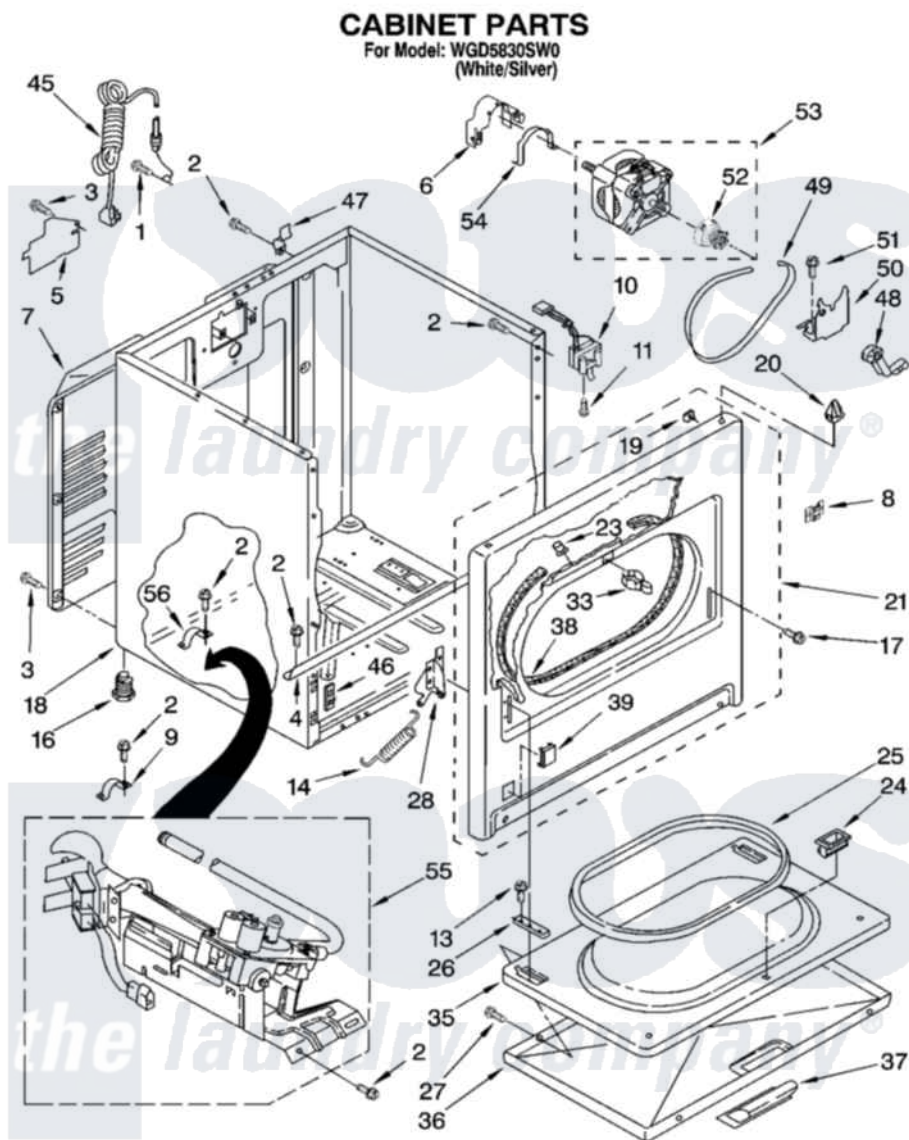

# Whirlpool WGD5830SW0 02 - CABINET PARTS

8181237

3

Whirlpool [Residential Whirlpool WGD5830SW0 Dryer Parts](#) Parts Diagram 02 - CABINET PARTS  
Click on the part number to view part

Item	Original Part Number	Replaced By	Status	Part Description
1	697776	<a href="#">4331106</a>		Screw, No.10-32 X 7/16
2	343641	<a href="#">681414</a>		Screw, 10AB X 1/2
3	<a href="#">693995</a>			Screw, Hex Head
4	<a href="#">8541400</a>			Bracket, Cabinet
5	<a href="#">3396795</a>			Cover, Terminal Block
6	<a href="#">3404162</a>			Clamp, Motor
7	3396805	<a href="#">280043</a>		Panel-Rear
8	8546676	<a href="#">W10041960</a>		Spring, Door
9	<a href="#">3980175</a>			Clamp, Elbow
10	<a href="#">3406107</a>			Door Switch Assembly
11	697773	<a href="#">3395530</a>		Screw
13	3357011	<a href="#">308685</a>		Side Trim )
14	8541401	<a href="#">W10041960</a>		Spring, Door
16	3392100	<a href="#">49621</a>		Feet-Leveling
"	<a href="#">279810</a>			Foot-Optional
17	342043	<a href="#">486146</a>		Screw