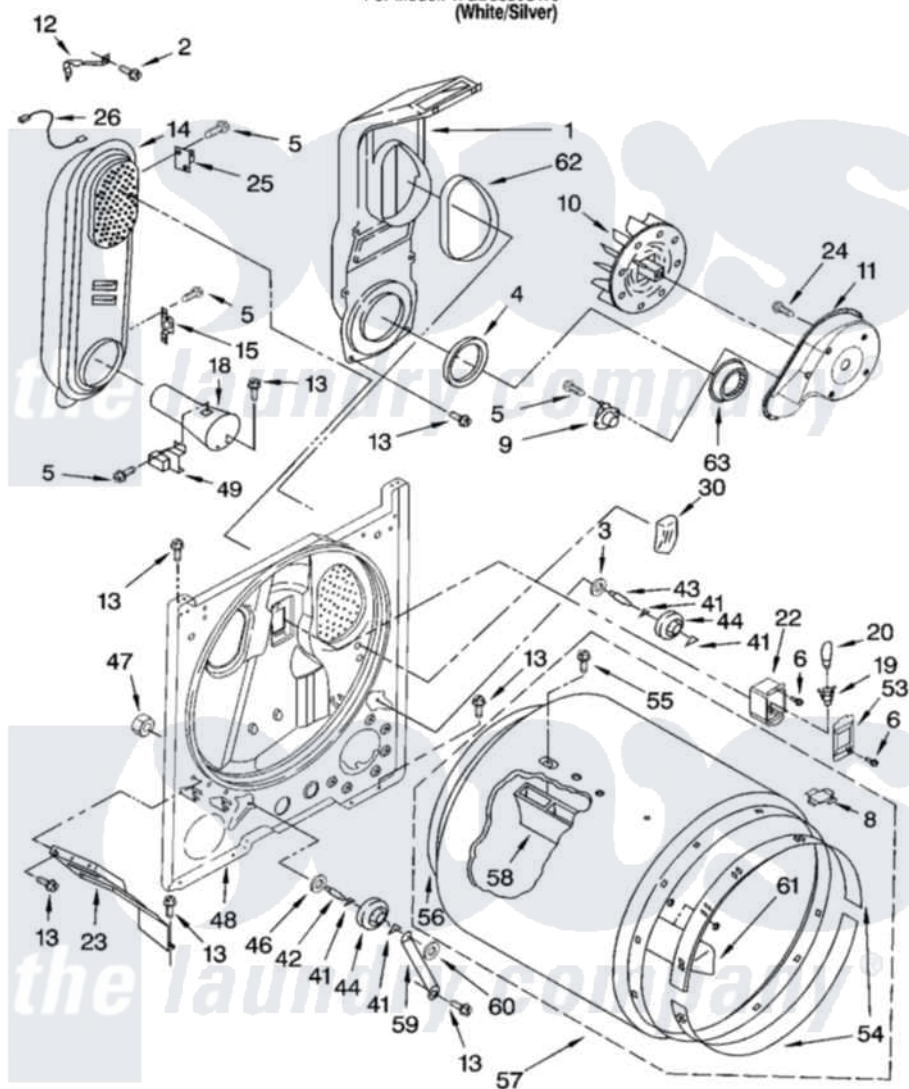

# Whirlpool WGD5830SW0 03 - BULKHEAD PARTS

## BULKHEAD PARTS

For Model: WGD5830SW0  
(White/Silver)

8181237

5

Whirlpool Residential Whirlpool WGD5830SW0 Dryer Parts Parts Diagram 03 - BULKHEAD PARTS

[Click on the part number to view part](#)

Item	Original Part Number	Replaced By	Status	Part Description
1	<a href="#">348368</a>			Lint Chute Assembly
2	<a href="#">489463</a>			Screw, 8-18 X 1/16
3	<a href="#">3388703</a>			Washer, Support
4	<a href="#">347139</a>			Seal, Lint Chute
5	<a href="#">90767</a>			Screw, 8A X 3/8 HeX Washer Head Tapping
6	487909	<a href="#">488729</a>		Screw
8	<a href="#">8066086</a>			Plug, Drum Hole
9	<a href="#">8318268</a>			Thermostat, Internal-Bias
10	<a href="#">694089</a>			Wheel, Blower
11	<a href="#">8577230</a>			Housing, Blower
12	3398161			CLIP
13	343641	<a href="#">681414</a>		Screw, 10AB X 1/2
14	8530285	<a href="#">279980</a>		Box
15	<a href="#">3403140</a>			Thermostat, High-Limit 205F
18	<a href="#">8066049</a>			Funnel, Burner Light
19	3403634	<a href="#">W10136369</a>		Socket, Drum Light Assembly