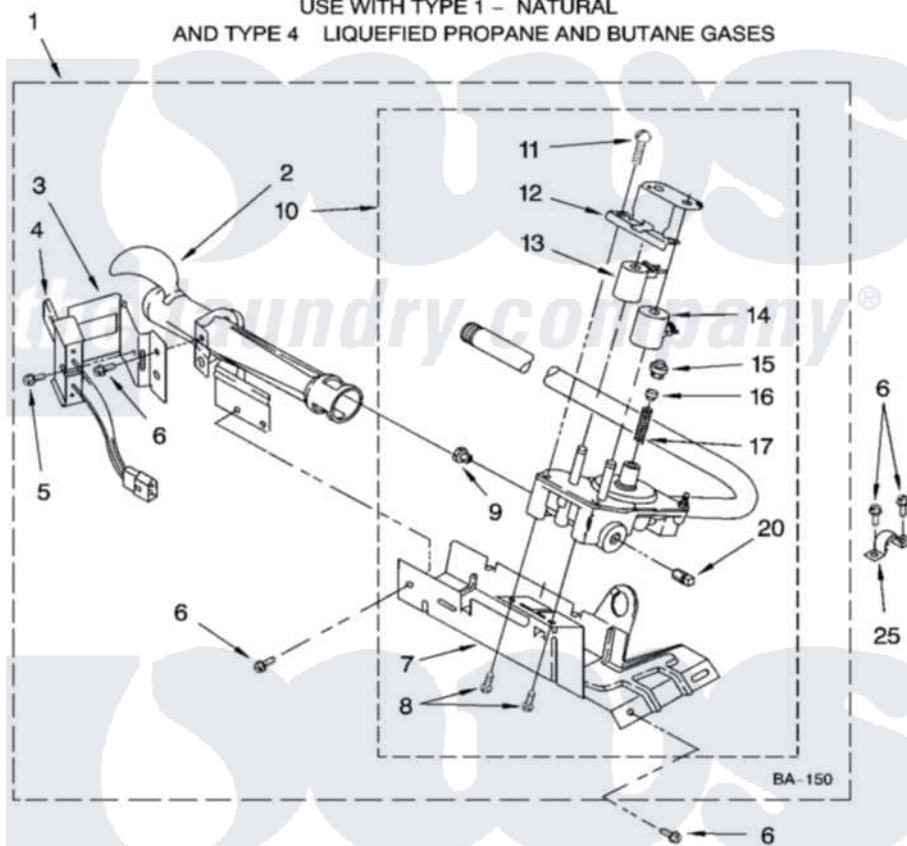

Whirlpool WGD5830SW0 04 - 8318272 BURNER ASSEMBLY, OPTIONAL PARTS (NOT INCLUDED)

8318272 BURNER ASSEMBLY

For Model: WGD5830SW0
(White/Silver)

USE WITH TYPE 1 - NATURAL
AND TYPE 4 LIQUEFIED PROPANE AND BUTANE GASES

the laundry company

8181237

7

Whirlpool [Residential Whirlpool WGD5830SW0 Dryer Parts](#) Parts Diagram 04 - 8318272 BURNER ASSEMBLY, OPTIONAL PARTS (NOT INCLUDED).
Click on the part number to view part

Item	Original Part Number	Replaced By	Status	Part Description
1	8318272	W10465748		Burner-Gas
2	688617	693140		Burner
3	694298			Bracket, Ignitor
4	686590	279311		Ignitor
5	3393909			Screw, 8-32 X 7/8
6	343641	681414		Screw, 10AB X 1/2
7	693986			Base, Burner
8	3387057			Screw, 10-16 X 1/2 Orifice, Burner
9	234826			Orifice, Burner Type 1
"	229742			Orifice, Burner
"	234868			Orifice, Burner
10	8318277	W10337269		Valve-Gas
11	694421			Screw, Bracket Mounting
12	694538			Bracket, Shunt