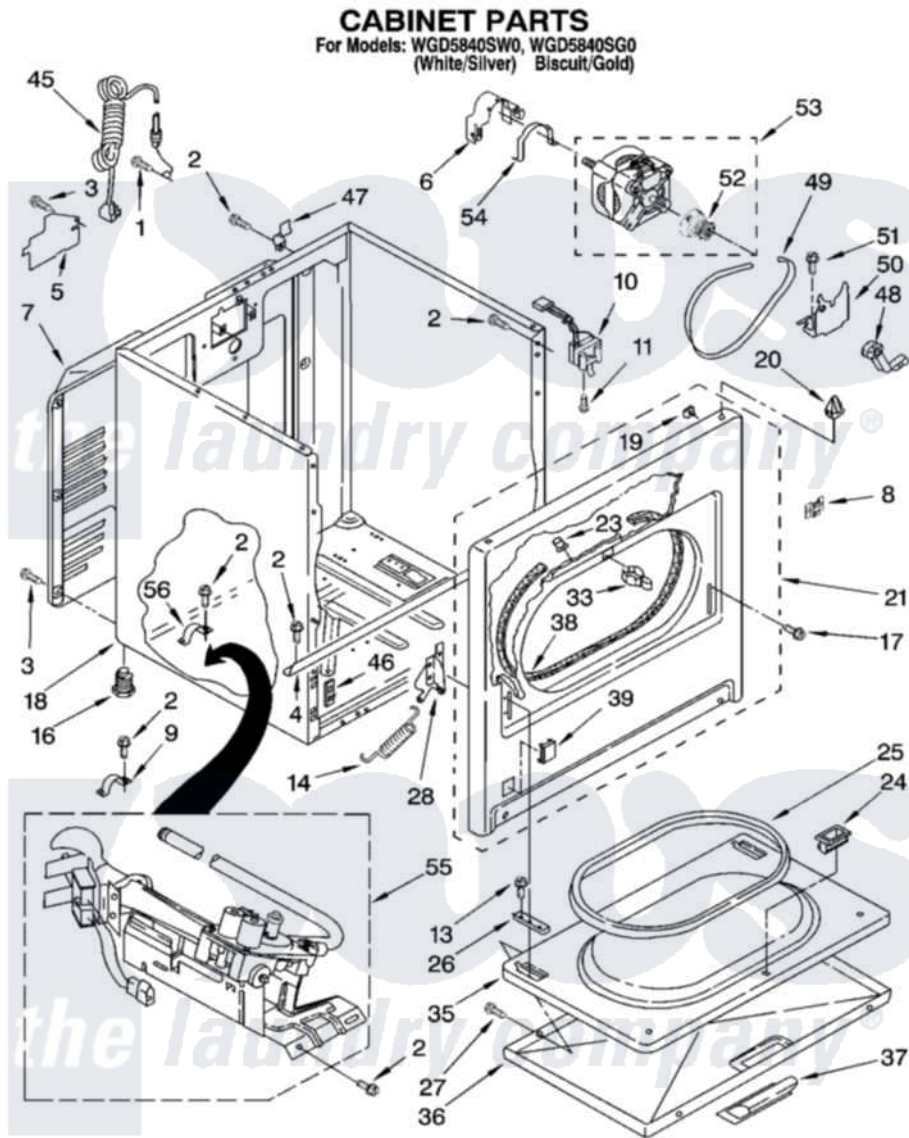

Whirlpool WGD5840SG0 02 - CABINET PARTS

8181236

3

Whirlpool [Residential Whirlpool WGD5840SG0 Dryer Parts](#) Parts Diagram 02 - CABINET PARTS
Click on the part number to view part

Item	Original Part Number	Replaced By	Status	Part Description
1	697776	4331106		Screw, No.10-32 X 7/16
2	343641	681414		Screw, 10AB X 1/2
3	693995			Screw, Hex Head
4	8541400			Bracket, Cabinet
5	3396795			Cover, Terminal Block
6	3404162			Clamp, Motor
7	3396805	280043		Panel-Rear
8	8546676	W10041960		Spring, Door
9	3980175			Clamp, Elbow
10	3406107			Door Switch Assembly
11	697773	3395530		Screw
13	3357011	308685		Side Trim)
14	8541401	W10041960		Spring, Door
16	3392100	49621		Feet-Leveling
"	279810			Foot-Optional
17	342043	486146		Screw

18	8530603	8533643	Cabinet
"	8530606	3977306	Cabinet
19	98234		Clip, U-Bend
20	690363	18776	Lock, Front Top
21	3395197	279740	Panel
"	3977243	279890	Panel
23	685203	279220	Clip
24	3389441		Door Catch Assembly
25	3390731		Seal, Door
26	337189		Clip, Hinge
27	694091		Trim, Side Right Hand
28	8066056		Hinge, Door
"	8066057		Hinge, Door
33	696144	279570	Latch
35	695737		Door, Rear
36	3393549		Door, Front
"	3977241		Door, Front
37	8566057	W10095180	Handle, Door
"	8566069		Handle, Door
38	3406129		Seal And Bearing Assembly
39	3394975		Plug, Front Panel
"	3394978		Plug, Front Panel
45	344020	3401402	Cord, Power
46	3394083		Clip, Front Panel
47	8066217		Hinge, Top
48	691366		Idler And Pulley Assembly
49	8066065	341241	Belt
50	348780		Base, Motor
51	3400500		Bolt, 3405245 5/16-18 X 3/4
52	8066184		Pulley, Motor
53	8066206	279827	Motor-Drve
54	660658		Clamp, Motor Mounting 343481 685441
55	8318272	W10465748	Burner-Gas
56	341029		Clamp, Pipe Door Spring