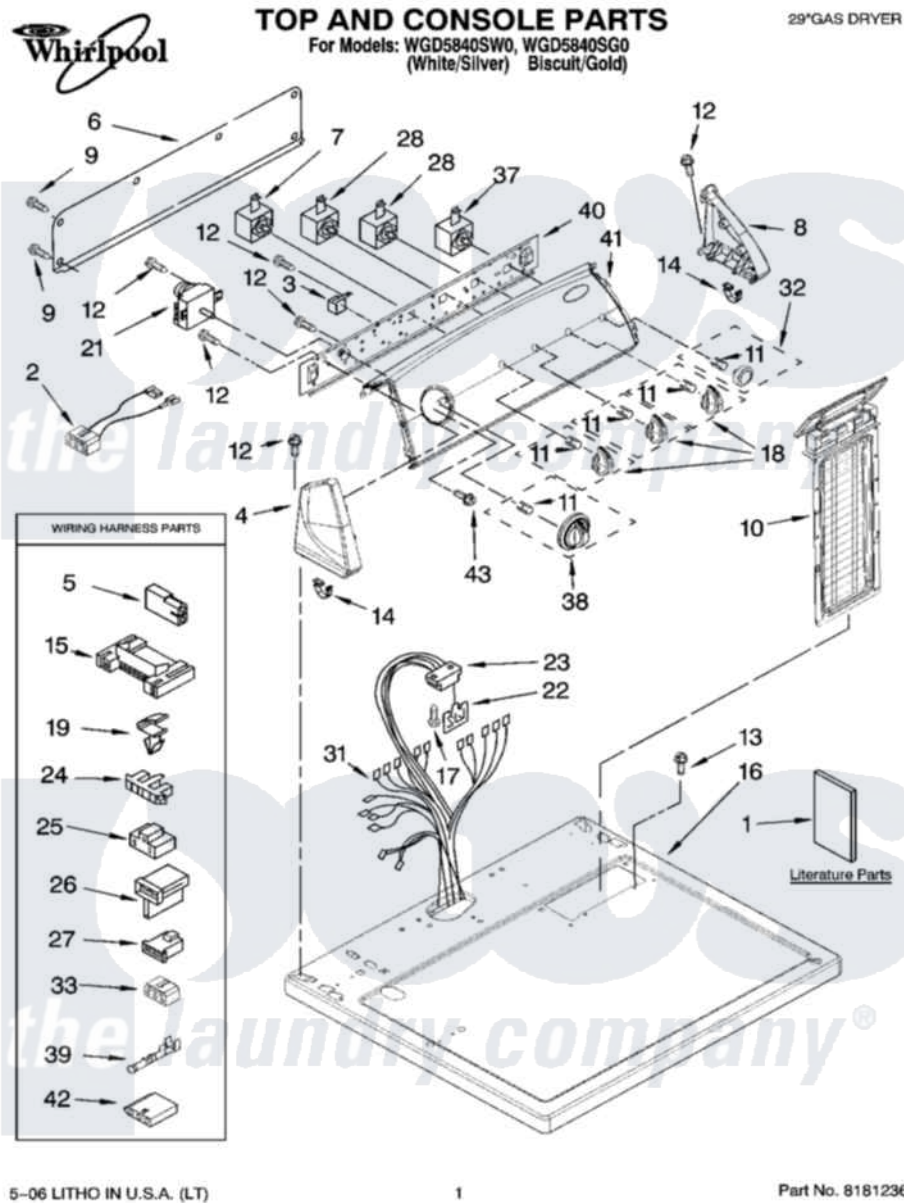

Whirlpool WGD5840SW0 01 - TOP AND CONSOLE PARTS

Whirlpool Residential Whirlpool WGD5840SW0 Dryer Parts Parts Diagram 01 - TOP AND CONSOLE PARTS
 Click on the part number to view part

Item	Original Part Number	Replaced By	Status	Part Description
1	8562582		Not Available	Instructions, Installation
"	W10042950		Not Available	Sheet, Cycle Feature
"	8578183		Not Available	Use And Care Guide
"	8578889		Not Available	Wiring Diagram
"	BLANK		Not Available	Following May Be Purchased DO-IT-YOURSELF REPAIR MANUALS
"	677818		Not Available	Manual, Do-It- Yourself Repair (Dryer)
2	3401695			Wire, Jumper Buzzer
3	694419			Mini-Buzzer
4	8566035	8565957		Cap, End
"	8566036	8565958		Cap, End
5	717252			Receptacle, Terminal
6	8274261			Do-It-Yourself Repair Manuals
7	3405155			Switch, Temperature
8	8566032	8565954		Cap, End

"	8566033	8565955	Cap, End
9	693995		Screw, Hex Head
10	8557857		Screen, Lint
"	8557858		Screen, Lint
11	8536939		Clip, Knob
12	8533971	90767	Screw, 8A X 3/8 HeX Washer Head Tapping
13	688983	487240	Screw, For Mtg. Service Capacitor
14	8312709		Clip-Console
15	3395683		Receptacle, Multi-Terminal
16	8559800	8563663	Top
"	8563660	8563664	Top
17	359625	487240	Screw, For Mtg. Service Capacitor
18	W10034380		Knob, Control
"	W10034390		Knob, Control
19	3394427		Clip-Harness
21	8566184		Timer Assembly
22	8558178		Control, Electronic
23	3391885		Connector, Edge
24	3397269		Connector, Timer
25	3401144		Connector
26	3403499		Connector, 2-Postion
27	3403498		Connector, 3-Position
28	3405156		Switch, Rotary
31	8576542	W10071310	Harns-Wire
32	W10034770		Knob, Push-To-Start
"	W10034780		Knob, Push-To-Start
33	3347243		Block, Disconnect
37	3398094		Switch, Push To Start
38	W10034750		Timer Knob Assembly
"	W10034760		Timer Knob Assembly
39	94614		Terminal
40	8566052		Bracket, Console
41	8578866		Panel, Control
"	8578867		Panel, Control
42	3936144		Do-It-Yourself Repair Manuals
43	8533951	3400859	Screw, Grounding