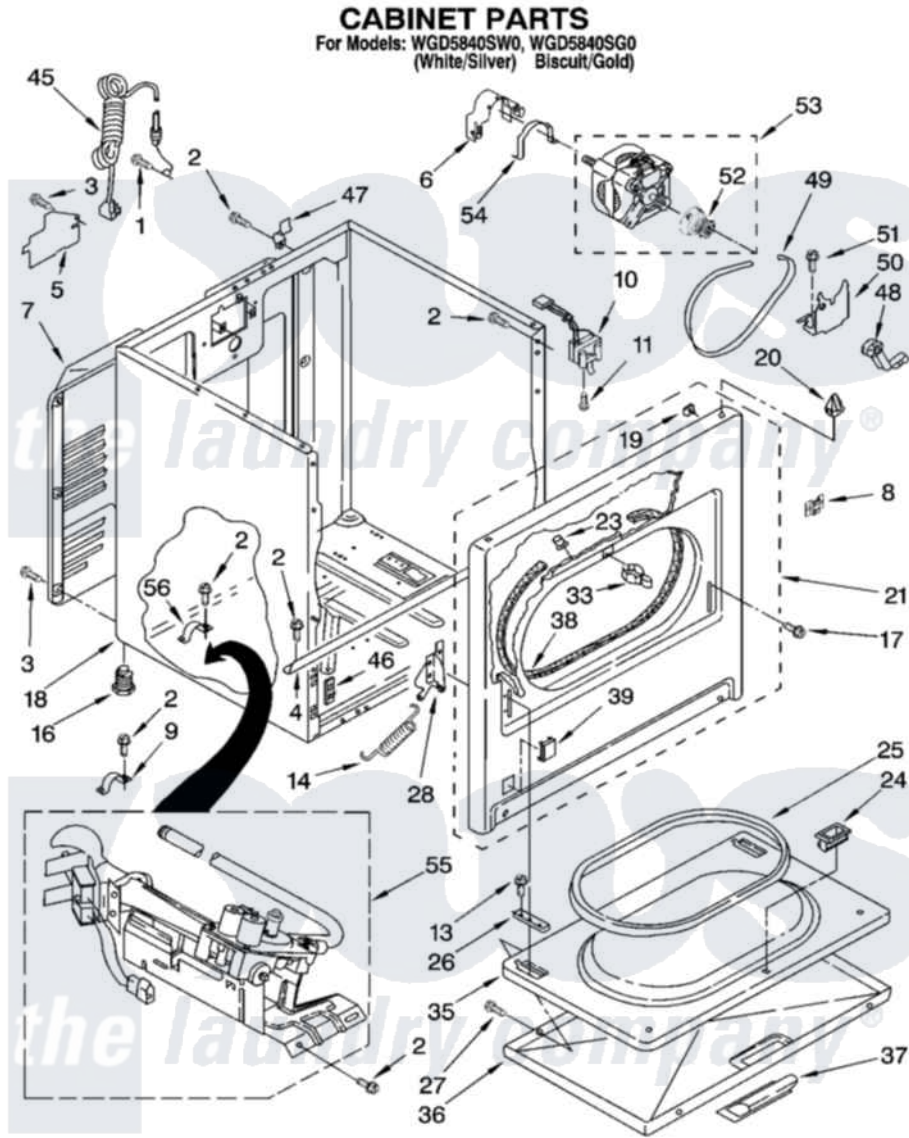

Whirlpool WGD5840SW0 02 - CABINET PARTS

8181236

3

Whirlpool [Residential Whirlpool WGD5840SW0 Dryer Parts](#) Parts Diagram 02 - CABINET PARTS
Click on the part number to view part

Item	Original Part Number	Replaced By	Status	Part Description
1	697776	4331106		Screw, No.10-32 X 7/16
2	343641	681414		Screw, 10AB X 1/2
3	693995			Screw, Hex Head
4	8541400			Bracket, Cabinet
5	3396795			Cover, Terminal Block
6	3404162			Clamp, Motor
7	3396805	280043		Panel-Rear
8	8546676	W10041960		Spring, Door
9	3980175			Clamp, Elbow
10	3406107			Door Switch Assembly
11	697773	3395530		Screw
13	3357011	308685		Side Trim)
14	8541401	W10041960		Spring, Door
16	3392100	49621		Feet-Leveling
"	279810			Foot-Optional
17	342043	486146		Screw

18	8530603	8533643	Cabinet
"	8530606	3977306	Cabinet
19	98234		Clip, U-Bend
20	690363	18776	Lock, Front Top
21	3395197	279740	Panel
"	3977243	279890	Panel
23	685203	279220	Clip
24	3389441		Door Catch Assembly
25	3390731		Seal, Door
26	337189		Clip, Hinge
27	694091		Trim, Side Right Hand
28	8066056		Hinge, Door
"	8066057		Hinge, Door
33	696144	279570	Latch
35	695737		Door, Rear
36	3393549		Door, Front
"	3977241		Door, Front
37	8566057	W10095180	Handle, Door
"	8566069		Handle, Door
38	3406129		Seal And Bearing Assembly
39	3394975		Plug, Front Panel
"	3394978		Plug, Front Panel
45	344020	3401402	Cord, Power
46	3394083		Clip, Front Panel
47	8066217		Hinge, Top
48	691366		Idler And Pulley Assembly
49	8066065	341241	Belt
50	348780		Base, Motor
51	3400500		Bolt, 3405245 5/16-18 X 3/4
52	8066184		Pulley, Motor
53	8066206	279827	Motor-Drve
54	660658		Clamp, Motor Mounting 343481 685441
55	8318272	W10465748	Burner-Gas
56	341029		Clamp, Pipe Door Spring