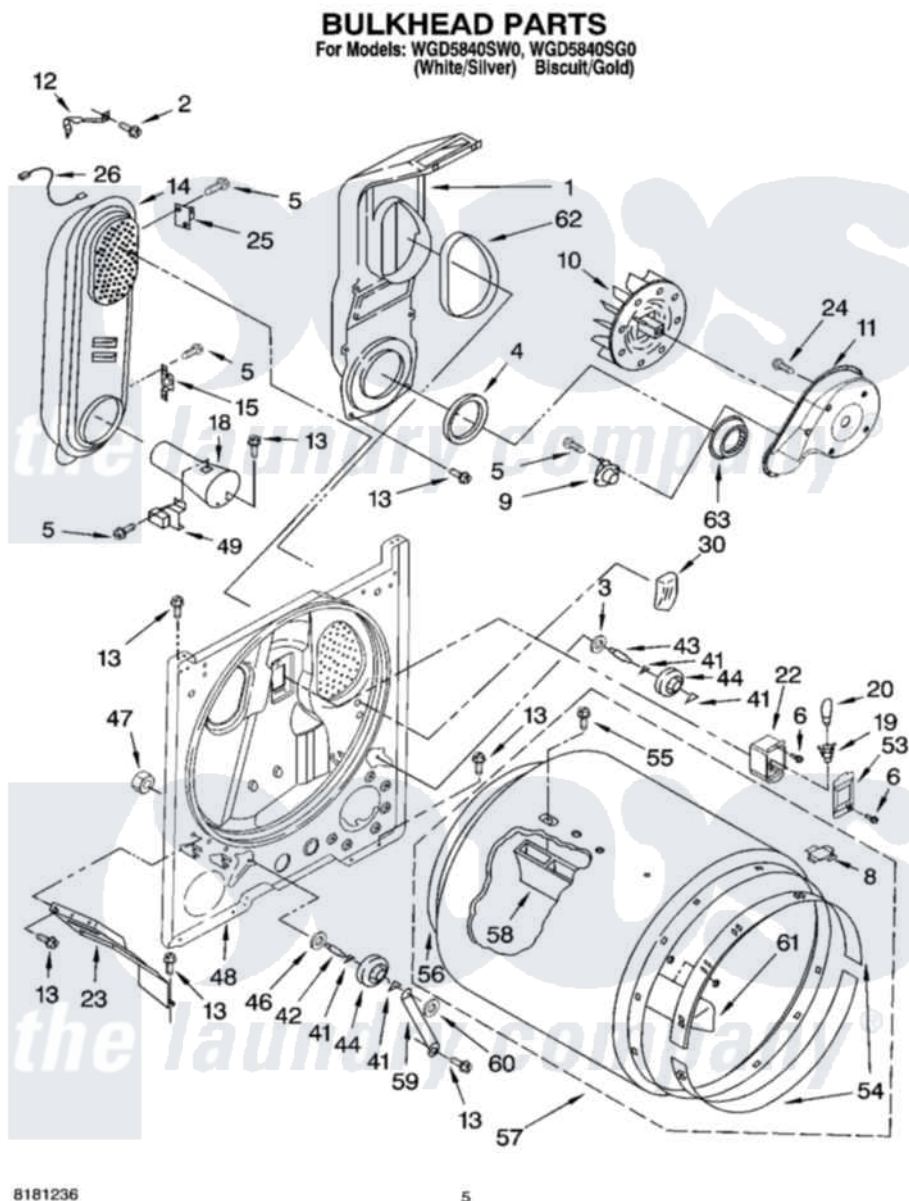

Whirlpool WGD5840SW0 03 - BULKHEAD PARTS

Whirlpool Residential Whirlpool WGD5840SW0 Dryer Parts Parts Diagram 03 - BULKHEAD PARTS
Click on the part number to view part

Item	Original Part Number	Replaced By	Status	Part Description
1	348368			Lint Chute Assembly
2	489463			Screw, 8-18 X 1/16
3	3388703			Washer, Support
4	347139			Seal, Lint Chute
5	90767			Screw, 8A X 3/8 HeX Washer Head Tapping
6	487909	488729		Screw
8	8066086			Plug, Drum Hole
9	8318268			Thermostat, Internal-Bias
10	694089			Wheel, Blower
11	8577230			Housing, Blower
12	3398161			CLIP
13	343641	681414		Screw, 10AB X 1/2
14	8530285	279980		Box
15	3403140			Thermostat, High-Limit 205F
18	8066049			Funnel, Burner Light
19	3403634	W10136369		Socket, Drum Light Assembly

20	3406124	22002263	Lamp
22	3977373		Bracket, Drum Light
23	3406022		Bracket, Bulkhead
24	3390647	488729	Screw
25	280010		Kit, Thermal Cut-Off
26	3401707		Jumper, Tco-High Limit
30	3976479	279366	Electrode
41	690997		Washer, Thrust
42	3399506	W10359270	Shaft, Drum Roller Threads
43	3399507	W10359269	Shaft, Drum Roller Threads
44	3397590	349241T	Support
46	348197		Washer, Support
47	3359452		Nut, Lock
48	3403414		Bulkhead
49	338906		Radiant, Sensor
53	3402841	8532165	Lens, Drum Light
54	692526	279441	BeaRng-Rng
55	97787	W10109200	Screw, Baffle Mounting
56	3406130	279857	Seal
57	695587		Drum Assembly
58	692490		Baffle, Drum
59	3976434		Bracket, Support Shaft
60	90296		Nut, Push On
61	3403636		Baffle, Drum
62	339956		Seal, Air Duct To Bulkhead
63	696302		Shield, Exhaust