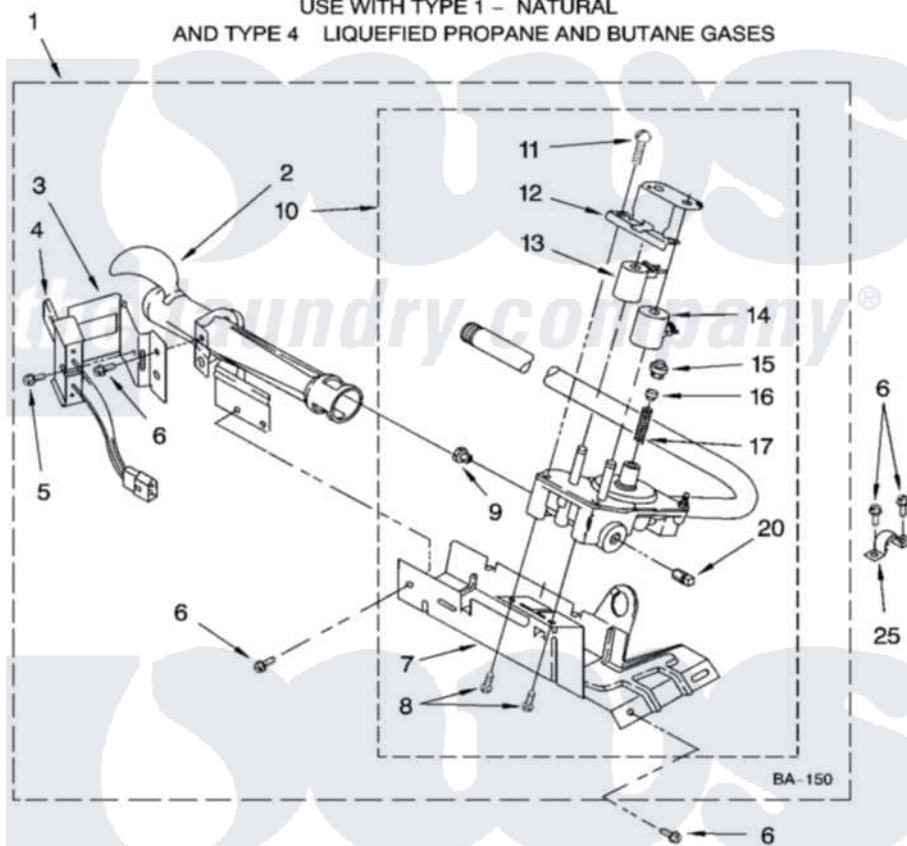

Whirlpool WGD5840SW0 04 - 8318272 BURNER ASSEMBLY, OPTIONAL PARTS (NOT INCLUDED)

8318272 BURNER ASSEMBLY

For Models: WGD5840SW0, WGD5840SG0
(White/Silver) Biscuit/Gold)

USE WITH TYPE 1 - NATURAL
AND TYPE 4 LIQUEFIED PROPANE AND BUTANE GASES

8181236

7

Whirlpool [Residential Whirlpool WGD5840SW0 Dryer Parts](#) Parts Diagram 04 - 8318272 BURNER ASSEMBLY, OPTIONAL PARTS (NOT INCLUDED).
Click on the part number to view part

Item	Original Part Number	Replaced By	Status	Part Description
1	8318272	W10465748		Burner-Gas
2	688617	693140		Burner
3	694298			Bracket, Ignitor
4	686590	279311		Ignitor
5	3393909			Screw, 8-32 X 7/8
6	343641	681414		Screw, 10AB X 1/2
7	693986			Base, Burner
8	3387057			Screw, 10-16 X 1/2 Orifice, Burner
9	234826			Orifice, Burner Type 1
"	229742			Orifice, Burner
"	234868			Orifice, Burner
10	8318277	W10337269		Valve-Gas
11	694421			Screw, Bracket Mounting
12	694538			Bracket, Shunt