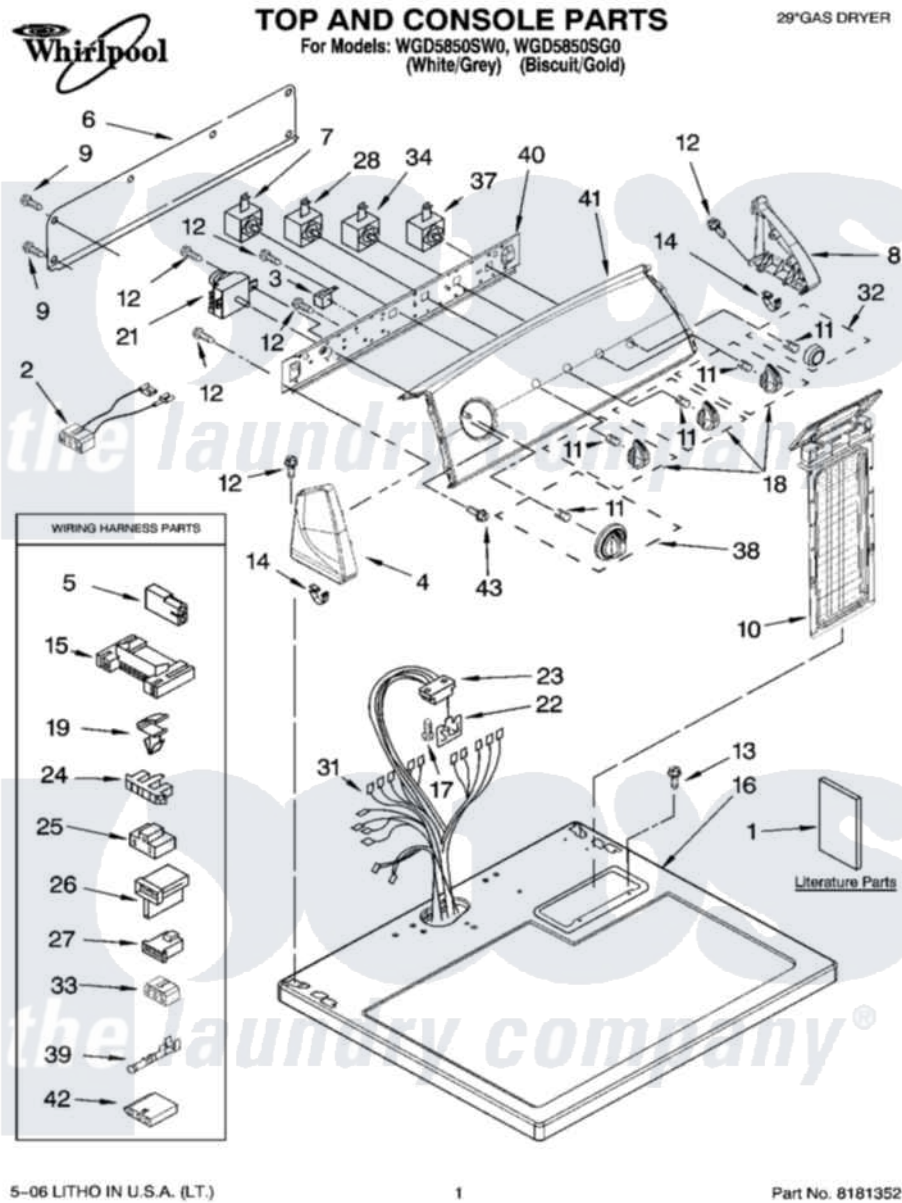

Whirlpool WGD5850SG0 01 - TOP AND CONSOLE PARTS

5-06 LITHO IN U.S.A. (LT.)

1

Part No. 8181352

Whirlpool Residential Whirlpool WGD5850SG0 Dryer Parts Parts Diagram 01 - TOP AND CONSOLE PARTS
 Click on the part number to view part

Item	Original Part Number	Replaced By	Status	Part Description
1	8562582		Not Available	Instructions, Installation
"	W10042950		Not Available	Sheet, Cycle Feature
"	8578183		Not Available	Use And Care Guide
"	8576803		Not Available	Wiring Diagram
"	BLANK		Not Available	Following May Be Purchased DO-IT-YOURSELF REPAIR MANUALS
"	677818		Not Available	Manual, Do-It- Yourself Repair (Dryer)
2	3401695			Wire, Jumper Buzzer
3	694419			Mini-Buzzer
4	8566035	8565957		Cap, End
"	8566036	8565958		Cap, End
5	717252			Receptacle, Terminal
6	8274261			Do-It-Yourself Repair Manuals
7	8530169			Switch, Temperature
8	8566032	8565954		Cap, End

"	8566033	8565955	Cap, End
9	693995		Screw, Hex Head
10	8557857		Screen, Lint
"	8557858		Screen, Lint
11	8536939		Clip, Knob
12	8533971	90767	Screw, 8A X 3/8 HeX Washer Head Tapping
13	688983	487240	Screw, For Mtg. Service Capacitor
14	8312709		Clip-Console
15	3395683		Receptacle, Multi-Terminal
16	W10028870		Top
"	W10028880		Top
17	359625	487240	Screw, For Mtg. Service Capacitor
18	W10034380		Knob, Control
"	W10034390		Knob, Control
19	3394427		Clip-Harness
21	3406725		Timer Assembly
22	8558178		Control, Electronic
23	3391885		Connector, Edge
24	3397269		Connector, Timer
25	3401144		Connector
26	3403499		Connector, 2-Postion
27	3403498		Connector, 3-Position
28	3405152		Switch, Wrinkle Shield
31	8299890		Harness, Wiring
32	W10034770		Knob, Push-To-Start
"	W10034780		Knob, Push-To-Start
33	3347243		Block, Disconnect
34	3405154		Switch Rotary
37	3398094		Switch, Push To Start
38	W10034750		Timer Knob Assembly
"	W10034760		Timer Knob Assembly
39	94614		Terminal
40	8566052		Bracket, Console
41	8578863		Panel, Control
"	8578864		Panel, Control
42	3936144		Do-It-Yourself Repair Manuals
43	8533951	3400859	Screw, Grounding