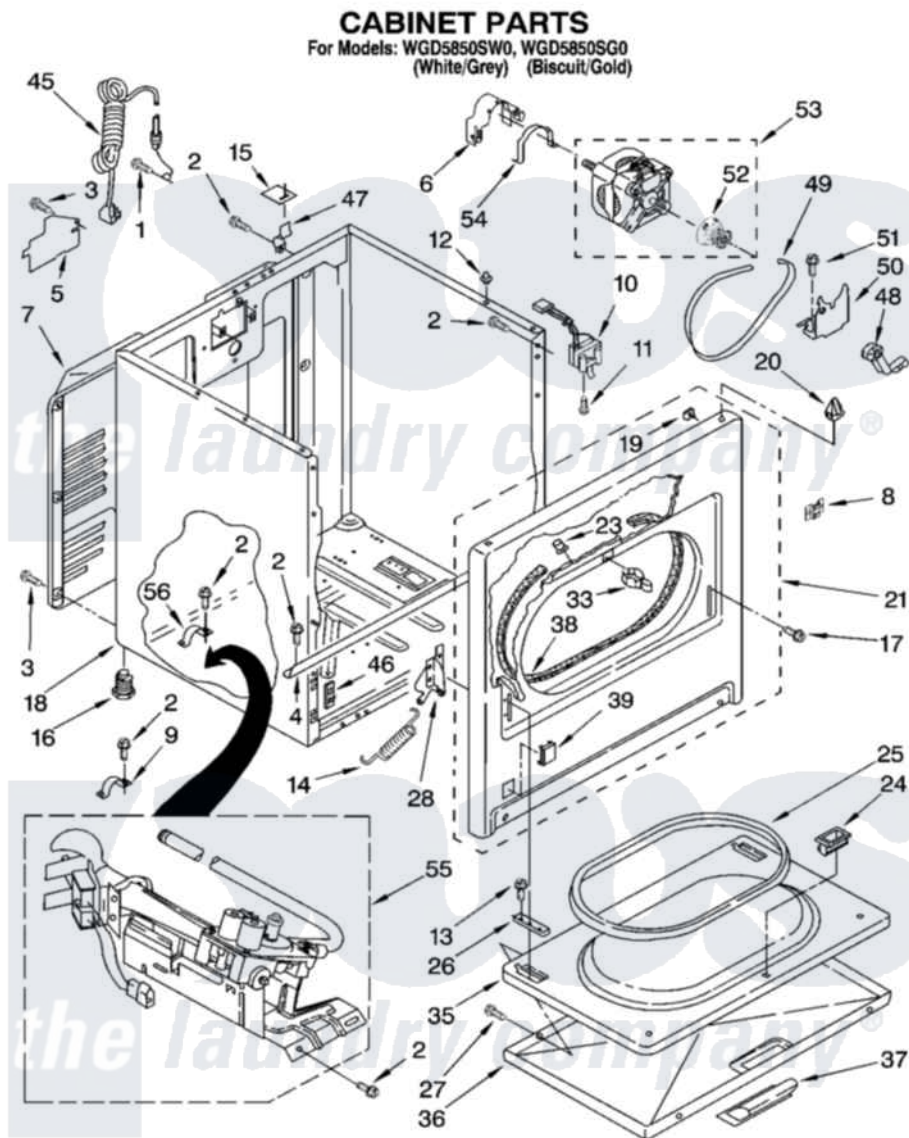

Whirlpool WGD5850SG0 02 - CABINET PARTS

8161352

3

Whirlpool [Residential Whirlpool WGD5850SG0 Dryer Parts](#) Parts Diagram 02 - CABINET PARTS

[Click on the part number to view part](#)

Item	Original Part Number	Replaced By	Status	Part Description
1	697776	4331106		Screw, No.10-32 X 7/16
2	343641	681414		Screw, 10AB X 1/2
3	693995			Screw, Hex Head
4	8541400			Bracket, Cabinet
5	3396795			Cover, Terminal Block
6	3404162			Clamp, Motor
7	3396805	280043		Panel-Rear
8	8546676	W10041960		Spring, Door
9	3980175			Clamp, Elbow
10	3406107			Door Switch Assembly
11	697773	3395530		Screw
12	98669			Lock, Front Top
13	3357011	308685		Side Trim)
14	8541401	W10041960		Spring, Door
15	18849			Pad, Top Hinge
16	3392100	49621		Feet-Leveling

"	279810		Foot-Optional
17	342043	486146	Screw
18	8530603	8533643	Cabinet
"	8530606	3977306	Cabinet
19	98234		Clip, U-Bend
20	18776		Lock, Front Top
21	3395197	279740	Panel
"	3977243	279890	Panel
23	685203	279220	Clip
24	3389441		Door Catch Assembly
25	3390731		Seal, Door
26	337189		Clip, Hinge
27	694091		Trim, Side Right Hand
28	8066056		Hinge, Door
"	8066057		Hinge, Door
33	696144	279570	Latch
35	695737		Door, Rear
36	3393549		Door, Front
"	3977241		Door, Front
37	8566057	W10095180	Handle, Door
"	8566069		Handle, Door
38	3406129		Seal And Bearing Assembly
39	3394975		Plug, Front Panel
"	3394978		Plug, Front Panel
45	344020	3401402	Cord, Power
46	3394083		Clip, Front Panel
47	8066217		Hinge, Top
48	691366		Idler And Pulley Assembly
49	8066065	341241	Belt
50	348780		Base, Motor
51	3400500		Bolt, 3405245 5/16-18 X 3/4
52	8066184		Pulley, Motor
53	8066206	279827	Motor-Drve
54	660658		Clamp, Motor Mounting 343481 685441
55	8318272	W10465748	Burner-Gas
56	341029		Clamp, Pipe Door Spring