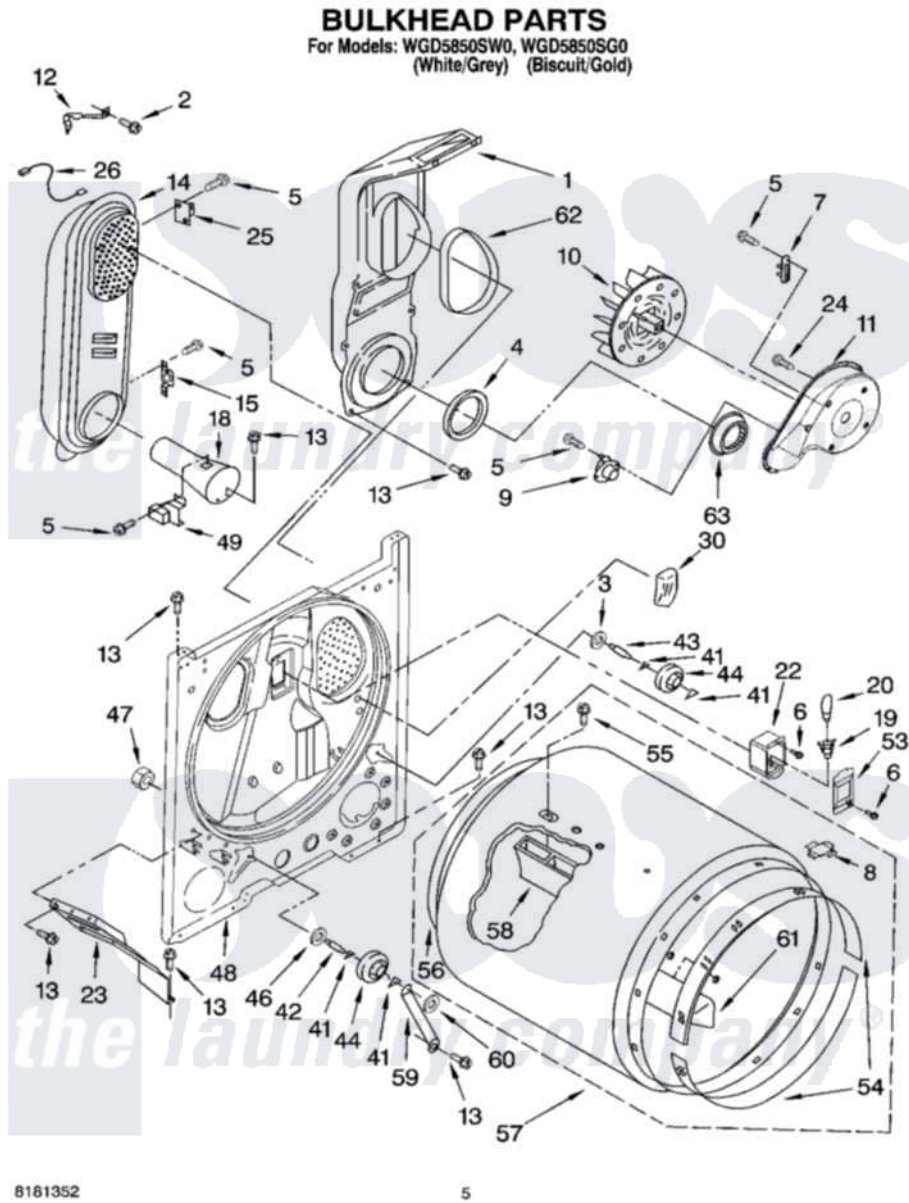

Whirlpool WGD5850SG0 03 - BULKHEAD PARTS

Whirlpool [Residential Whirlpool WGD5850SG0 Dryer Parts](#) Parts Diagram 03 - BULKHEAD PARTS
Click on the part number to view part

Item	Original Part Number	Replaced By	Status	Part Description
1	348368			Lint Chute Assembly
2	489463			Screw, 8-18 X 1/16
3	3388703			Washer, Support
4	347139			Seal, Lint Chute
5	90767			Screw, 8A X 3/8 HeX Washer Head Tapping
6	487909	488729		Screw
7	3392519			Thermal Limiter
8	8066086			Plug, Drum Hole
9	8318268			Thermostat, Internal-Bias
10	694089			Wheel, Blower
11	8577230			Housing, Blower
12	3398161			CLIP
13	343641	681414		Screw, 10AB X 1/2
14	8530285	279980		Box
15	3403140			Thermostat, High-Limit 205F
18	8066049			Funnel, Burner Light

19	3403634	W10136369	Socket, Drum Light Assembly
20	3406124	22002263	Lamp
22	3977373		Bracket, Drum Light
23	3406022		Bracket, Bulkhead
24	3390647	488729	Screw
25	280010		Kit, Thermal Cut-Off
26	3401707		Jumper, Tco-High Limit
30	3976479	279366	Electrode
41	690997		Washer, Thrust
42	3399506	W10359270	Shaft, Drum Roller Threads
43	3399507	W10359269	Shaft, Drum Roller Threads
44	3397590	349241T	Support
46	348197		Washer, Support
47	3359452		Nut, Lock
48	3403414		Bulkhead
49	338906		Radiant, Sensor
53	3402841	8532165	Lens, Drum Light
54	692526	279441	BeaRng-Rng
55	97787	W10109200	Screw, Baffle Mounting
56	3406130	279857	Seal
57	695587		Drum Assembly
58	692490		Baffle, Drum
59	3976434		Bracket, Support Shaft
60	90296		Nut, Push On
61	3403636		Baffle, Drum
62	339956		Seal, Air Duct To Bulkhead
63	696302		Shield, Exhaust