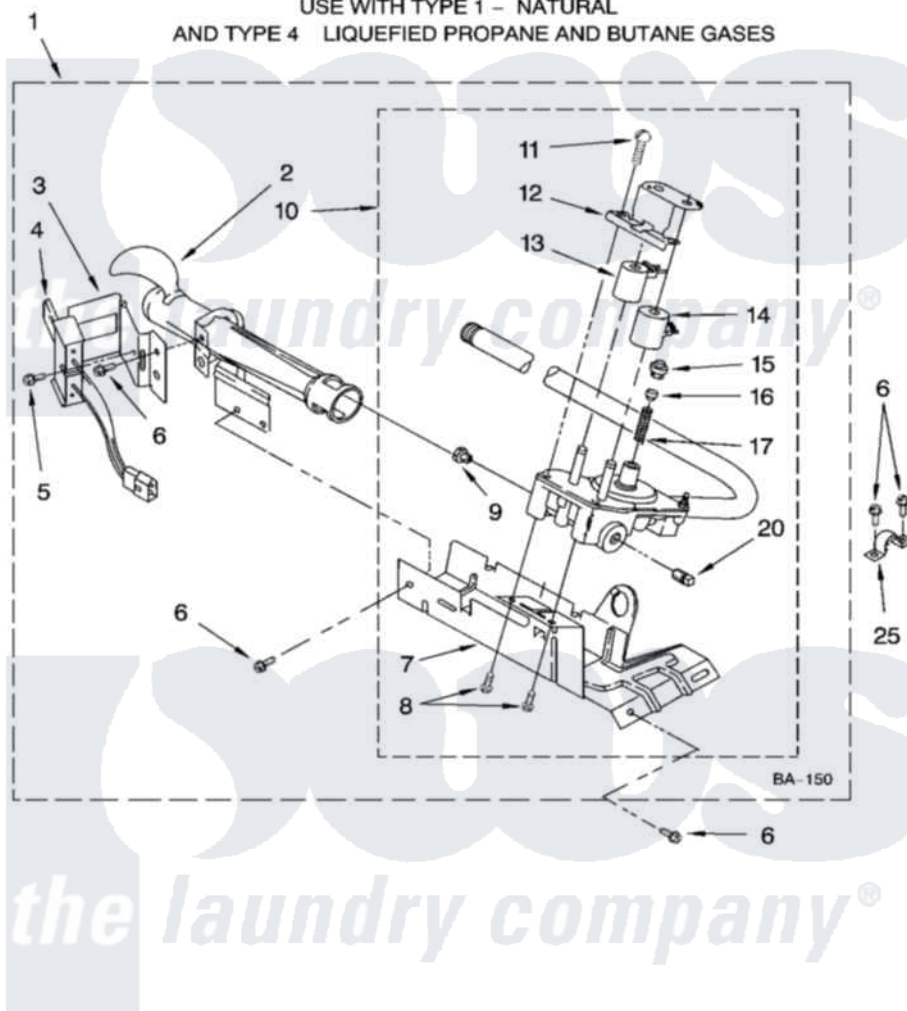

**Whirlpool WGD5850SG0 04 - 8318272 BURNER ASSEMBLY, OPTIONAL PARTS (NOT INCLUDED)**

**8318272 BURNER ASSEMBLY**

For Models: WGD5850SW0, WGD5850SG0  
(White/Grey) (Biscuit/Gold)

USE WITH TYPE 1 - NATURAL  
AND TYPE 4 LIQUEFIED PROPANE AND BUTANE GASES

8161352

7

Whirlpool [Residential Whirlpool WGD5850SG0 Dryer Parts](#) Parts Diagram 04 - 8318272 BURNER ASSEMBLY, OPTIONAL PARTS (NOT INCLUDED).  
Click on the part number to view part

Item	Original Part Number	Replaced By	Status	Part Description
1	8318272	<a href="#">W10465748</a>		Burner-Gas
2	688617	<a href="#">693140</a>		Burner
3	<a href="#">694298</a>			Bracket, Ignitor
4	686590	<a href="#">279311</a>		Ignitor
5	<a href="#">3393909</a>			Screw, 8-32 X 7/8
6	343641	<a href="#">681414</a>		Screw, 10AB X 1/2
7	693986			Base, Burner
8	<a href="#">3387057</a>			Screw, 10-16 X 1/2 Orifice, Burner
9	<a href="#">234826</a>			Orifice, Burner Type 1
"	<a href="#">229742</a>			Orifice, Burner
"	<a href="#">234868</a>			Orifice, Burner
10	8318277	<a href="#">W10337269</a>		Valve-Gas
11	<a href="#">694421</a>			Screw, Bracket Mounting
12	<a href="#">694538</a>			Bracket, Shunt