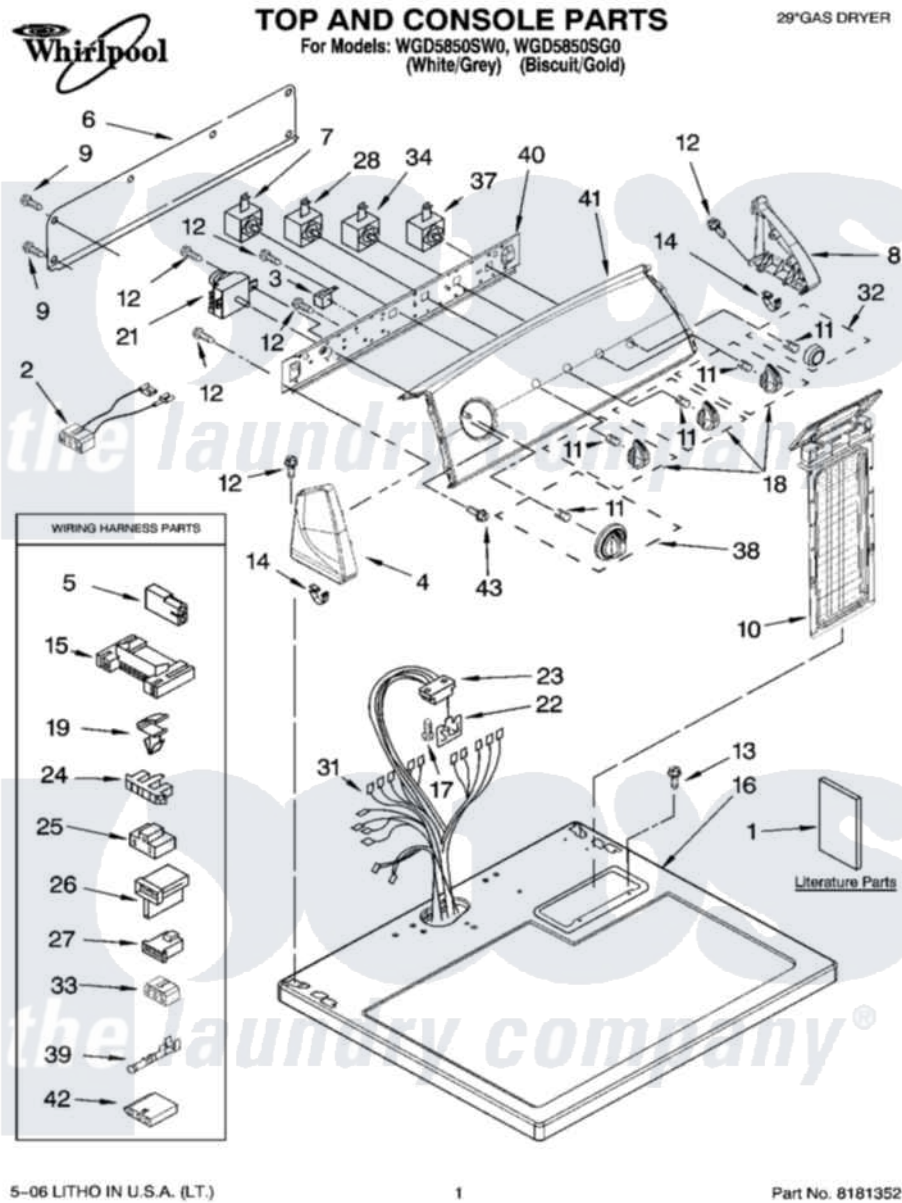

# Whirlpool WGD5850SW0 01 - TOP AND CONSOLE PARTS

5-06 LITHO IN U.S.A. (LT.)

1

Part No. 8181352

Whirlpool Residential Whirlpool WGD5850SW0 Dryer Parts Parts Diagram 01 - TOP AND CONSOLE PARTS  
 Click on the part number to view part

"	8566033	<a href="#">8565955</a>	Cap, End
9	<a href="#">693995</a>		Screw, Hex Head
10	<a href="#">8557857</a>		Screen, Lint
"	<a href="#">8557858</a>		Screen, Lint
11	<a href="#">8536939</a>		Clip, Knob
12	8533971	<a href="#">90767</a>	Screw, 8A X 3/8 HeX Washer Head Tapping
13	688983	<a href="#">487240</a>	Screw, For Mtg. Service Capacitor
14	<a href="#">8312709</a>		Clip-Console
15	<a href="#">3395683</a>		Receptacle, Multi-Terminal
16	<a href="#">W10028870</a>		Top
"	<a href="#">W10028880</a>		Top
17	359625	<a href="#">487240</a>	Screw, For Mtg. Service Capacitor
18	<a href="#">W10034380</a>		Knob, Control
"	<a href="#">W10034390</a>		Knob, Control
19	<a href="#">3394427</a>		Clip-Harness
21	<a href="#">3406725</a>		Timer Assembly
22	<a href="#">8558178</a>		Control, Electronic
23	<a href="#">3391885</a>		Connector, Edge
24	<a href="#">3397269</a>		Connector, Timer
25	<a href="#">3401144</a>		Connector
26	<a href="#">3403499</a>		Connector, 2-Postion
27	<a href="#">3403498</a>		Connector, 3-Position
28	<a href="#">3405152</a>		Switch, Wrinkle Shield
31	<a href="#">8299890</a>		Harness, Wiring
32	<a href="#">W10034770</a>		Knob, Push-To-Start
"	<a href="#">W10034780</a>		Knob, Push-To-Start
33	<a href="#">3347243</a>		Block, Disconnect
34	<a href="#">3405154</a>		Switch Rotary
37	<a href="#">3398094</a>		Switch, Push To Start
38	<a href="#">W10034750</a>		Timer Knob Assembly
"	<a href="#">W10034760</a>		Timer Knob Assembly
39	<a href="#">94614</a>		Terminal
40	<a href="#">8566052</a>		Bracket, Console
41	<a href="#">8578863</a>		Panel, Control
"	<a href="#">8578864</a>		Panel, Control
42	<a href="#">3936144</a>		Do-It-Yourself Repair Manuals
43	8533951	<a href="#">3400859</a>	Screw, Grounding