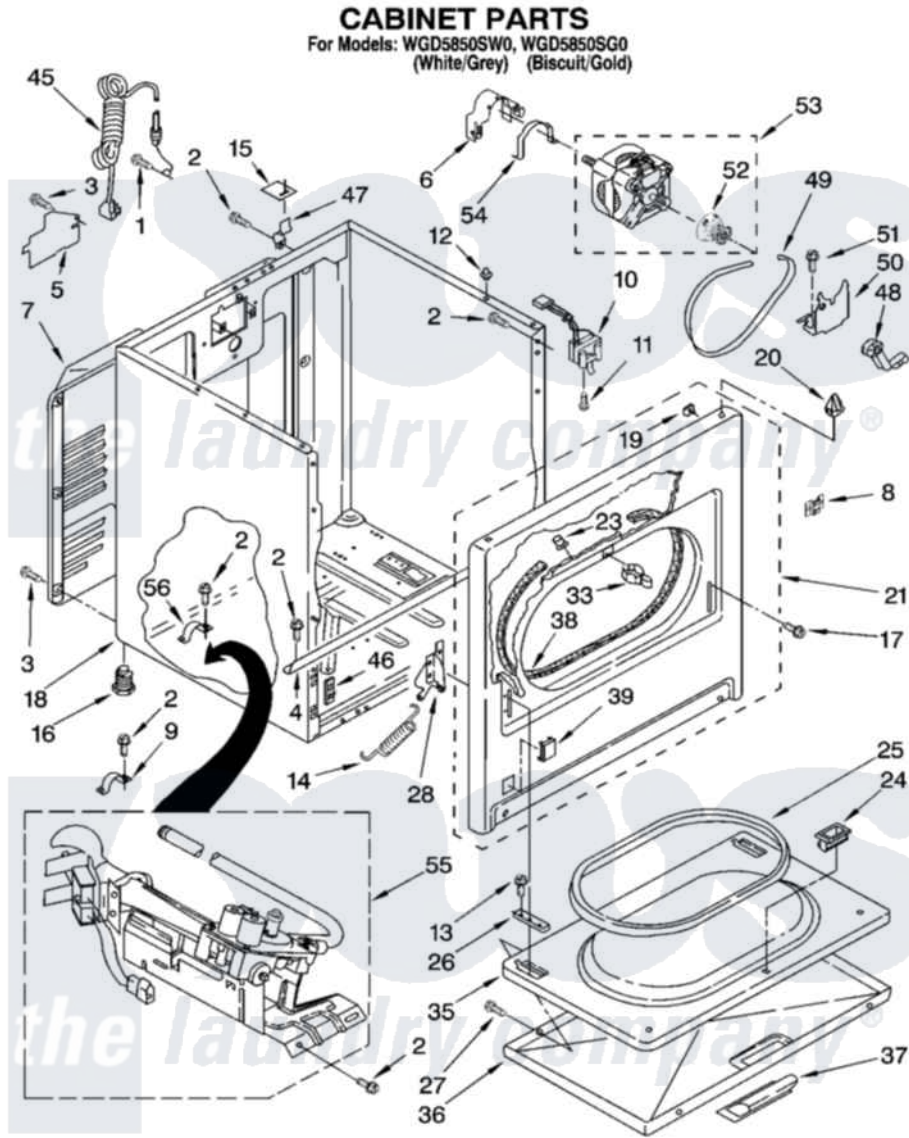

Whirlpool WGD5850SW0 02 - CABINET PARTS

8161352

3

Whirlpool [Residential Whirlpool WGD5850SW0 Dryer Parts](#) Parts Diagram 02 - CABINET PARTS
Click on the part number to view part

Item	Original Part Number	Replaced By	Status	Part Description
1	697776	4331106		Screw, No.10-32 X 7/16
2	343641	681414		Screw, 10AB X 1/2
3	693995			Screw, Hex Head
4	8541400			Bracket, Cabinet
5	3396795			Cover, Terminal Block
6	3404162			Clamp, Motor
7	3396805	280043		Panel-Rear
8	8546676	W10041960		Spring, Door
9	3980175			Clamp, Elbow
10	3406107			Door Switch Assembly
11	697773	3395530		Screw
12	98669			Lock, Front Top
13	3357011	308685		Side Trim)
14	8541401	W10041960		Spring, Door
15	18849			Pad, Top Hinge
16	3392100	49621		Feet-Leveling

"	279810		Foot-Optional
17	342043	486146	Screw
18	8530603	8533643	Cabinet
"	8530606	3977306	Cabinet
19	98234		Clip, U-Bend
20	18776		Lock, Front Top
21	3395197	279740	Panel
"	3977243	279890	Panel
23	685203	279220	Clip
24	3389441		Door Catch Assembly
25	3390731		Seal, Door
26	337189		Clip, Hinge
27	694091		Trim, Side Right Hand
28	8066056		Hinge, Door
"	8066057		Hinge, Door
33	696144	279570	Latch
35	695737		Door, Rear
36	3393549		Door, Front
"	3977241		Door, Front
37	8566057	W10095180	Handle, Door
"	8566069		Handle, Door
38	3406129		Seal And Bearing Assembly
39	3394975		Plug, Front Panel
"	3394978		Plug, Front Panel
45	344020	3401402	Cord, Power
46	3394083		Clip, Front Panel
47	8066217		Hinge, Top
48	691366		Idler And Pulley Assembly
49	8066065	341241	Belt
50	348780		Base, Motor
51	3400500		Bolt, 3405245 5/16-18 X 3/4
52	8066184		Pulley, Motor
53	8066206	279827	Motor-Drve
54	660658		Clamp, Motor Mounting 343481 685441
55	8318272	W10465748	Burner-Gas
56	341029		Clamp, Pipe Door Spring