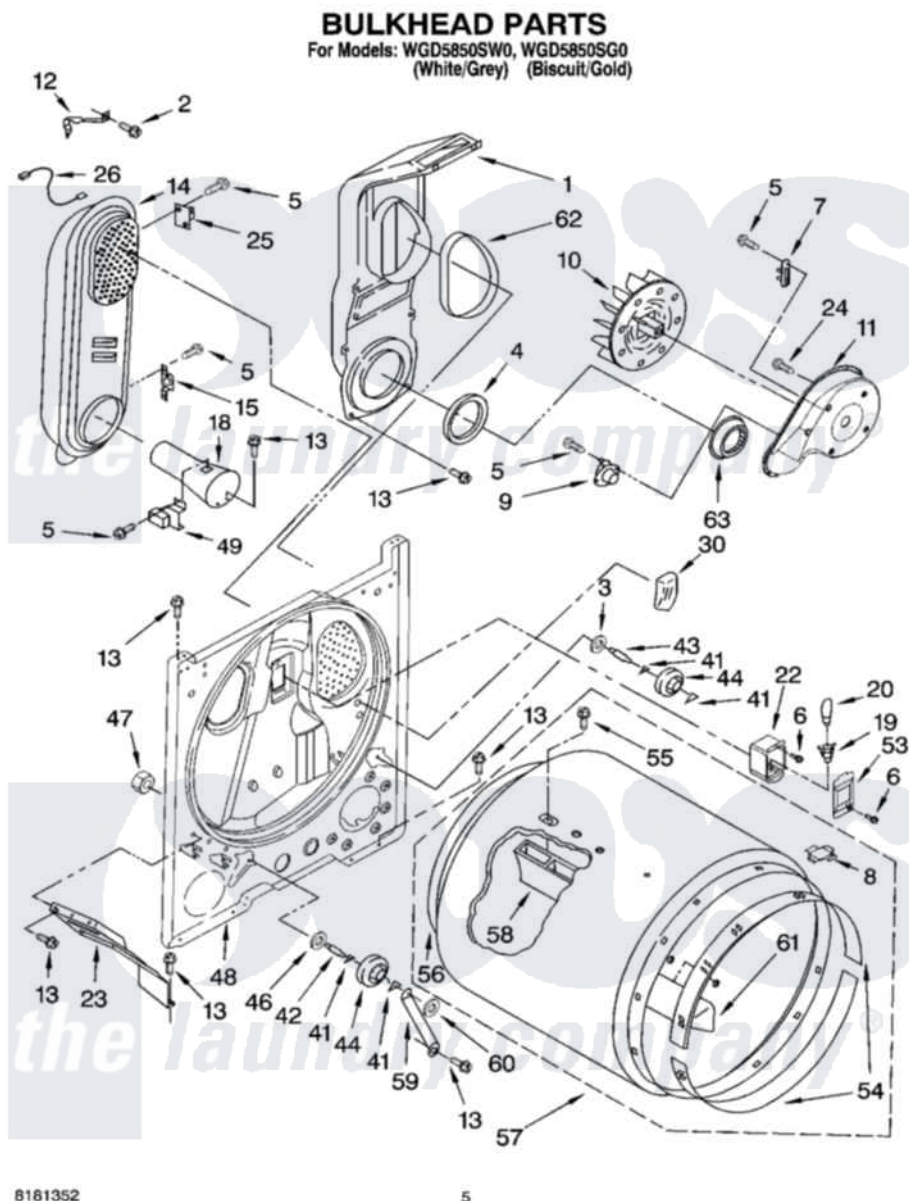

Whirlpool WGD5850SW0 03 - BULKHEAD PARTS

Whirlpool Residential Whirlpool WGD5850SW0 Dryer Parts Parts Diagram 03 - BULKHEAD PARTS
Click on the part number to view part

Item	Original Part Number	Replaced By	Status	Part Description
1	348368			Lint Chute Assembly
2	489463			Screw, 8-18 X 1/16
3	3388703			Washer, Support
4	347139			Seal, Lint Chute
5	90767			Screw, 8A X 3/8 HeX Washer Head Tapping
6	487909	488729		Screw
7	3392519			Thermal Limiter
8	8066086			Plug, Drum Hole
9	8318268			Thermostat, Internal-Bias
10	694089			Wheel, Blower
11	8577230			Housing, Blower
12	3398161			CLIP
13	343641	681414		Screw, 10AB X 1/2
14	8530285	279980		Box
15	3403140			Thermostat, High-Limit 205F
18	8066049			Funnel, Burner Light

19	3403634	W10136369	Socket, Drum Light Assembly
20	3406124	22002263	Lamp
22	3977373		Bracket, Drum Light
23	3406022		Bracket, Bulkhead
24	3390647	488729	Screw
25	280010		Kit, Thermal Cut-Off
26	3401707		Jumper, Tco-High Limit
30	3976479	279366	Electrode
41	690997		Washer, Thrust
42	3399506	W10359270	Shaft, Drum Roller Threads
43	3399507	W10359269	Shaft, Drum Roller Threads
44	3397590	349241T	Support
46	348197		Washer, Support
47	3359452		Nut, Lock
48	3403414		Bulkhead
49	338906		Radiant, Sensor
53	3402841	8532165	Lens, Drum Light
54	692526	279441	BeaRng-Rng
55	97787	W10109200	Screw, Baffle Mounting
56	3406130	279857	Seal
57	695587		Drum Assembly
58	692490		Baffle, Drum
59	3976434		Bracket, Support Shaft
60	90296		Nut, Push On
61	3403636		Baffle, Drum
62	339956		Seal, Air Duct To Bulkhead
63	696302		Shield, Exhaust