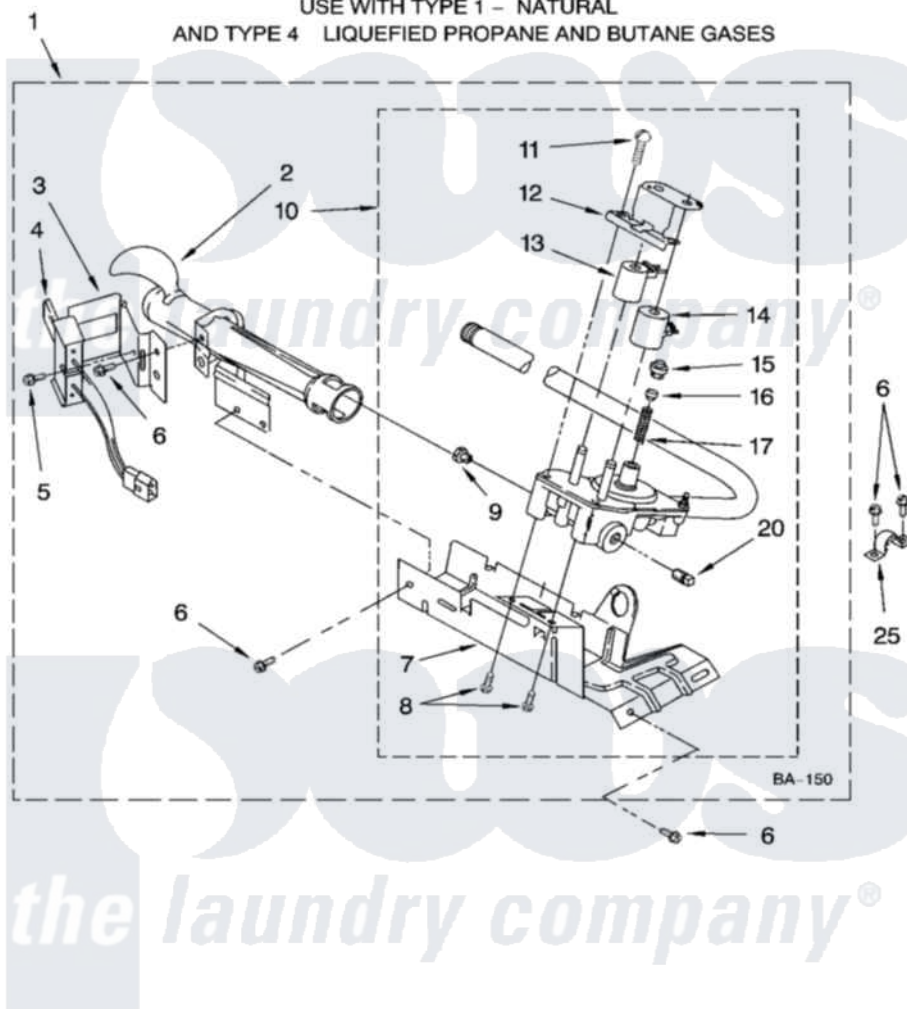

Whirlpool WGD5850SW0 04 - 8318272 BURNER ASSEMBLY, OPTIONAL PARTS (NOT INCLUDED)

8318272 BURNER ASSEMBLY

For Models: WGD5850SW0, WGD5850SG0
(White/Grey) (Biscuit/Gold)

USE WITH TYPE 1 - NATURAL
AND TYPE 4 LIQUEFIED PROPANE AND BUTANE GASES

8161352

7

Whirlpool [Residential Whirlpool WGD5850SW0 Dryer Parts](#) Parts Diagram 04 - 8318272 BURNER ASSEMBLY, OPTIONAL PARTS (NOT INCLUDED).
Click on the part number to view part

Item	Original Part Number	Replaced By	Status	Part Description
1	8318272	W10465748		Burner-Gas
2	688617	693140		Burner
3	694298			Bracket, Ignitor
4	686590	279311		Ignitor
5	3393909			Screw, 8-32 X 7/8
6	343641	681414		Screw, 10AB X 1/2
7	693986			Base, Burner
8	3387057			Screw, 10-16 X 1/2 Orifice, Burner
9	234826			Orifice, Burner Type 1
"	229742			Orifice, Burner
"	234868			Orifice, Burner
10	8318277	W10337269		Valve-Gas
11	694421			Screw, Bracket Mounting
12	694538			Bracket, Shunt