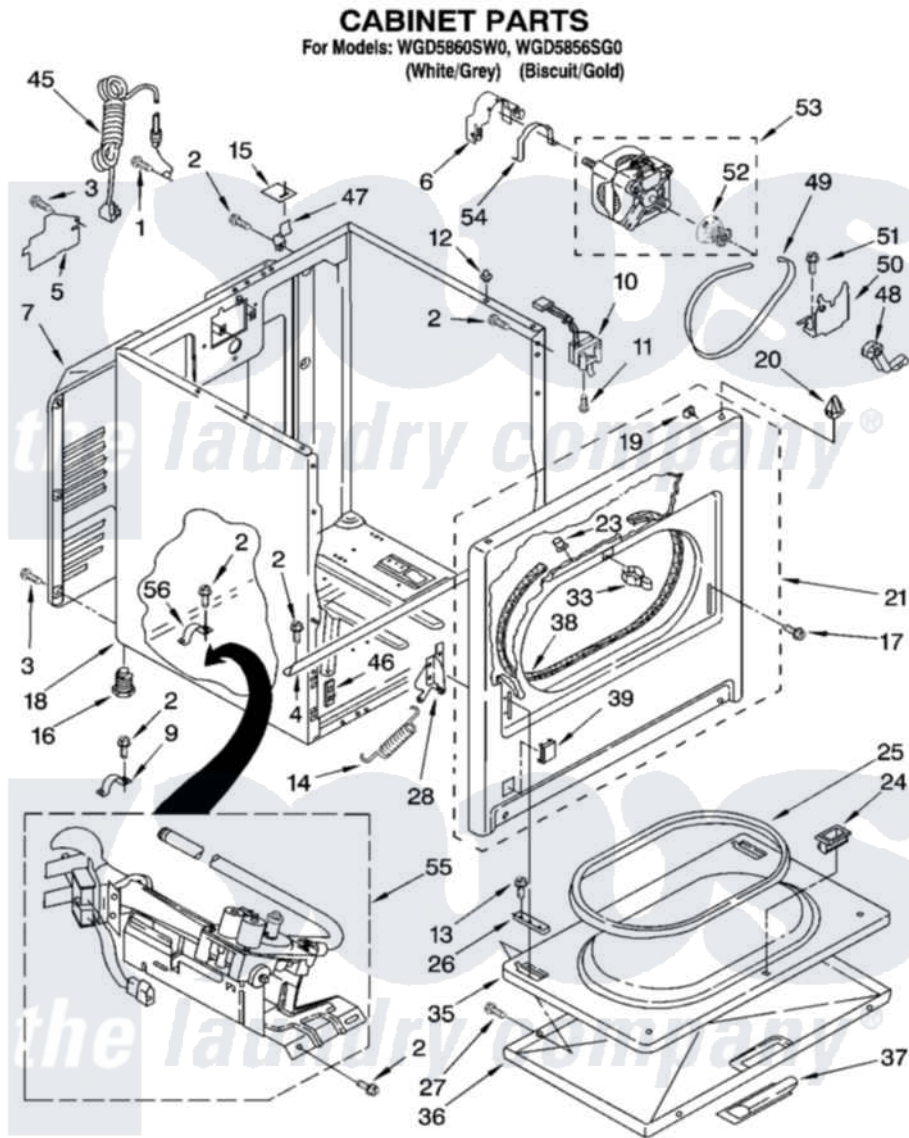

# Whirlpool WGD5856SG0 02 - CABINET PARTS

W10113919

3

Whirlpool [Residential Whirlpool WGD5856SG0 Dryer Parts](#) Parts Diagram 02 - CABINET PARTS  
Click on the part number to view part

Item	Original Part Number	Replaced By	Status	Part Description
1	697776	<a href="#">4331106</a>		Screw, No.10-32 X 7/16
2	343641	<a href="#">681414</a>		Screw, 10AB X 1/2
3	<a href="#">693995</a>			Screw, Hex Head
4	<a href="#">8541400</a>			Bracket, Cabinet
5	<a href="#">3396795</a>			Cover, Terminal Block
6	<a href="#">3404162</a>			Clamp, Motor
7	3396805	<a href="#">280043</a>		Panel-Rear
9	<a href="#">3980175</a>			Clamp, Elbow
10	<a href="#">3406107</a>			Door Switch Assembly
11	697773	<a href="#">3395530</a>		Screw
12	<a href="#">98669</a>			Lock, Front Top
13	3357011	<a href="#">308685</a>		Side Trim )
14	<a href="#">W10041960</a>			Spring, Door
15	<a href="#">18849</a>			Pad, Top Hinge
16	3392100	<a href="#">49621</a>		Feet-Leveling
"	<a href="#">279810</a>			Foot-Optional