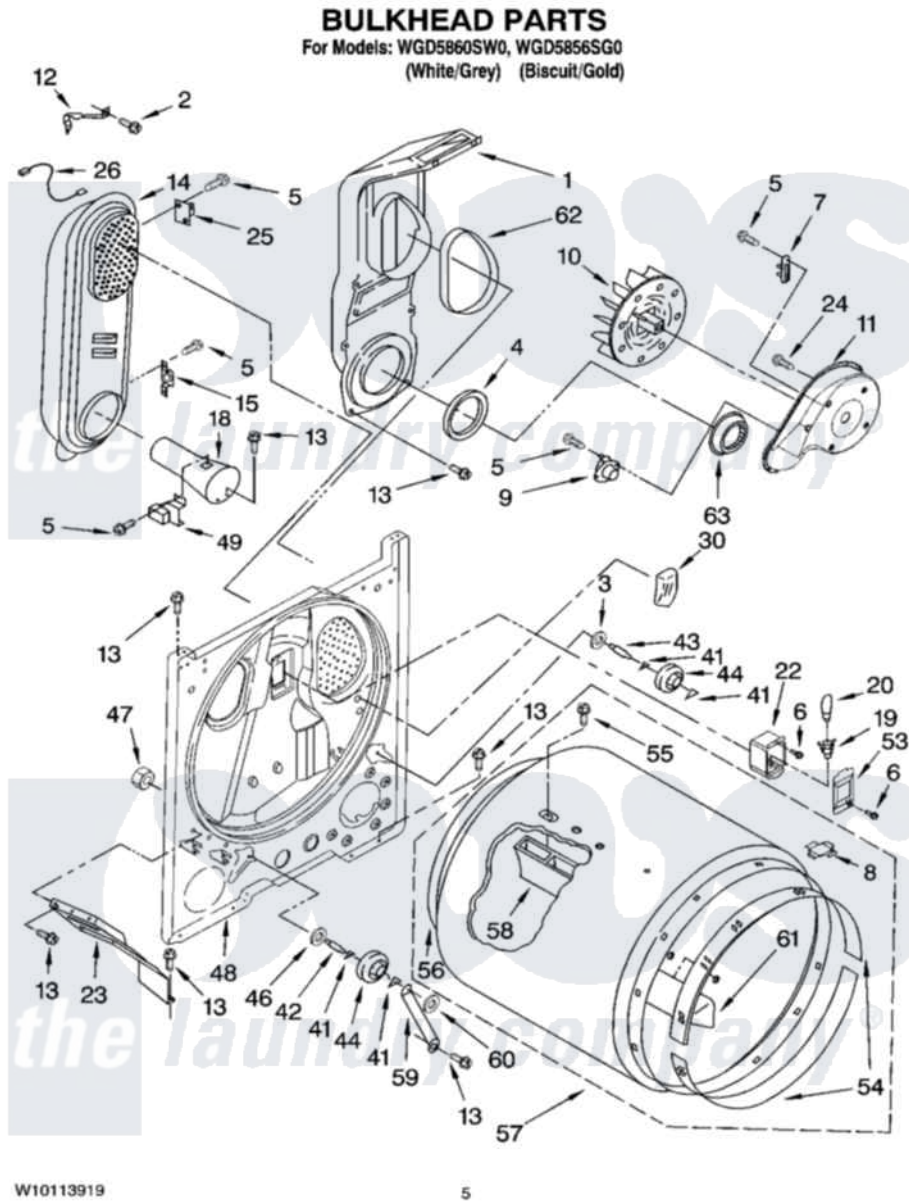

Whirlpool WGD5856SG0 03 - BULKHEAD PARTS

Whirlpool [Residential Whirlpool WGD5856SG0 Dryer Parts](#) Parts Diagram 03 - BULKHEAD PARTS
Click on the part number to view part

Item	Original Part Number	Replaced By	Status	Part Description
1	348368			Lint Chute Assembly
2	489463			Screw, 8-18 X 1/16
3	3388703			Washer, Support
4	347139			Seal, Lint Chute
5	90767			Screw, 8A X 3/8 HeX Washer Head Tapping
6	487909	488729		Screw
7	3392519			Thermal Limiter
8	8066086			Plug, Drum Hole
9	8318268			Thermostat, Internal-Bias
10	694089			Wheel, Blower
11	8577230			Housing, Blower
12	3398161			CLIP
13	343641	681414		Screw, 10AB X 1/2
14	8530285	279980		Box
15	3403140			Thermostat, High-Limit 205F
18	8066049			Funnel, Burner Light

19	3403634	W10136369	Socket, Drum Light Assembly
20	3406124	22002263	Lamp
22	3977373		Bracket, Drum Light
23	3406022		Bracket, Bulkhead
24	3390647	488729	Screw
25	280010		Kit, Thermal Cut-Off
26	3401707		Jumper, Tco-High Limit
30	3976479	279366	Electrode
41	690997		Washer, Thrust
42	3399506	W10359270	Shaft, Drum Roller Threads
43	3399507	W10359269	Shaft, Drum Roller Threads
44	3397590	349241T	Support
46	348197		Washer, Support
47	3359452		Nut, Lock
48	3403414		Bulkhead
49	338906		Radiant, Sensor
53	3402841	8532165	Lens, Drum Light
54	692526	279441	BeaRng-Rng
55	97787	W10109200	Screw, Baffle Mounting
56	3406130	279857	Seal
57	695587		Drum Assembly
58	692490		Baffle, Drum
59	3976434		Bracket, Support Shaft
60	90296		Nut, Push On
61	3403636		Baffle, Drum
62	339956		Seal, Air Duct To Bulkhead
63	696302		Shield, Exhaust