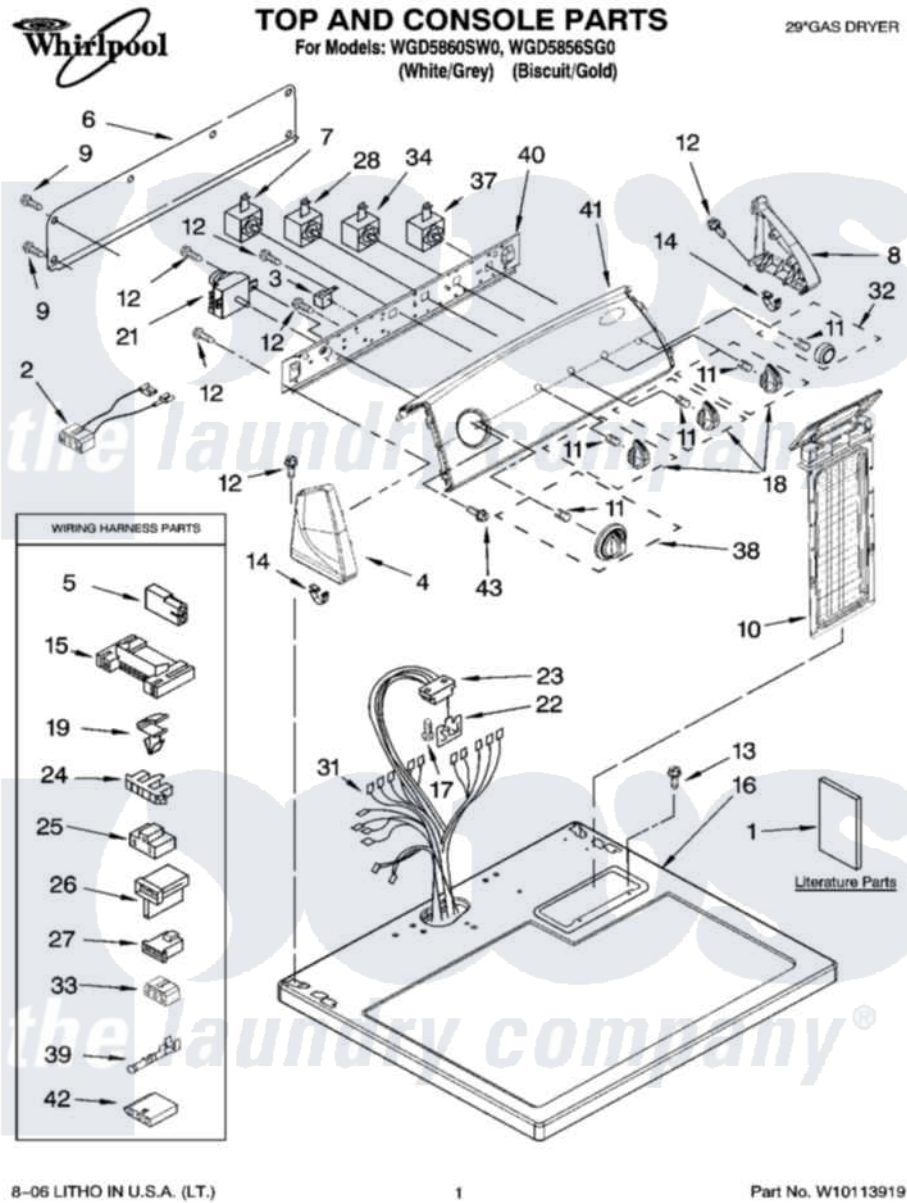

Whirlpool WGD5860SW0 01 - TOP AND CONSOLE PARTS

8-06 LITHO IN U.S.A. (LT.)

1

Part No. W10113919

Whirlpool Residential Whirlpool WGD5860SW0 Dryer Parts Parts Diagram 01 - TOP AND CONSOLE PARTS

Click on the part number to view part

"	8566033	8565955	Cap, End
9	693995		Screw, Hex Head
10	8557857		Screen, Lint
"	8557858		Screen, Lint
11	8536939		Clip, Knob
12	8533971	90767	Screw, 8A X 3/8 HeX Washer Head Tapping
13	688983	487240	Screw, For Mtg. Service Capacitor
14	8312709		Clip-Console
15	3395683		Receptacle, Multi-Terminal
16	W10028870		Top
"	W10028880		Top
17	359625	487240	Screw, For Mtg. Service Capacitor
18	W10034380		Knob, Control
"	W10034390		Knob, Control
19	3394427		Clip-Harness
21	3406725		Timer Assembly
22	8558178		Control, Electronic
23	3391885		Connector, Edge
24	3397269		Connector, Timer
25	3401144		Connector
26	3403499		Connector, 2-Postion
27	3403498		Connector, 3-Position
28	3405152		Switch, Wrinkle Shield
31	8299891		Harness, Wiring
32	W10034770		Knob, Push-To-Start
"	W10034780		Knob, Push-To-Start
33	3347243		Block, Disconnect
34	3405154		Switch Rotary
37	3398094		Switch, Push To Start
38	W10034750		Timer Knob Assembly
"	W10034760		Timer Knob Assembly
39	94614		Terminal
40	8566052		Bracket, Console
41	W10029070		Panel, Control
"	W10029080		Panel, Control
42	3936144		Do-It-Yourself Repair Manuals
43	8533951	3400859	Screw, Grounding