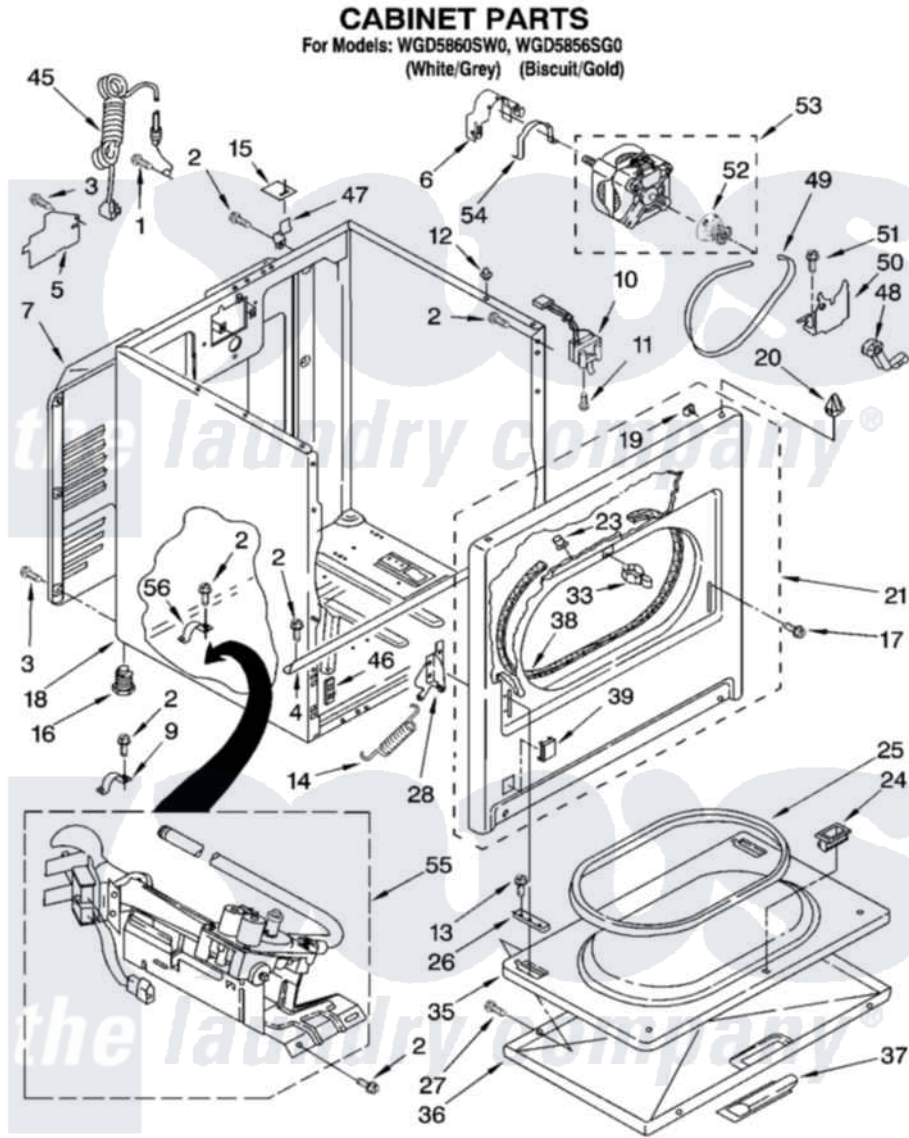

# Whirlpool WGD5860SW0 02 - CABINET PARTS

W10113919

3

Whirlpool [Residential Whirlpool WGD5860SW0 Dryer Parts](#) Parts Diagram 02 - CABINET PARTS  
Click on the part number to view part

Item	Original Part Number	Replaced By	Status	Part Description
1	697776	<a href="#">4331106</a>		Screw, No.10-32 X 7/16
2	343641	<a href="#">681414</a>		Screw, 10AB X 1/2
3	<a href="#">693995</a>			Screw, Hex Head
4	<a href="#">8541400</a>			Bracket, Cabinet
5	<a href="#">3396795</a>			Cover, Terminal Block
6	<a href="#">3404162</a>			Clamp, Motor
7	3396805	<a href="#">280043</a>		Panel-Rear
9	<a href="#">3980175</a>			Clamp, Elbow
10	<a href="#">3406107</a>			Door Switch Assembly
11	697773	<a href="#">3395530</a>		Screw
12	<a href="#">98669</a>			Lock, Front Top
13	3357011	<a href="#">308685</a>		Side Trim )
14	<a href="#">W10041960</a>			Spring, Door
15	<a href="#">18849</a>			Pad, Top Hinge
16	3392100	<a href="#">49621</a>		Feet-Leveling
"	<a href="#">279810</a>			Foot-Optional