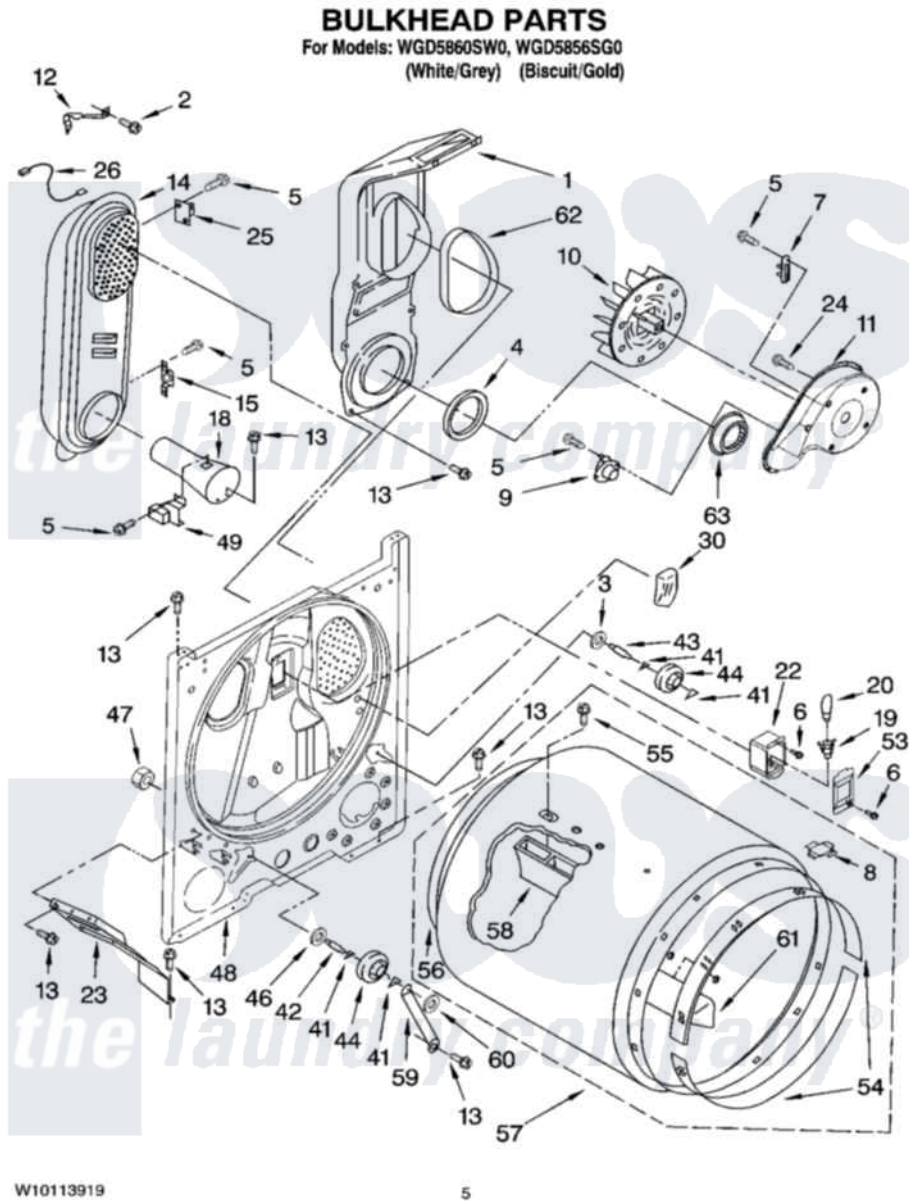

Whirlpool WGD5860SW0 03 - BULKHEAD PARTS

Whirlpool [Residential Whirlpool WGD5860SW0 Dryer Parts](#) Parts Diagram 03 - BULKHEAD PARTS
Click on the part number to view part

Item	Original Part Number	Replaced By	Status	Part Description
1	348368			Lint Chute Assembly
2	489463			Screw, 8-18 X 1/16
3	3388703			Washer, Support
4	347139			Seal, Lint Chute
5	90767			Screw, 8A X 3/8 HeX Washer Head Tapping
6	487909	488729		Screw
7	3392519			Thermal Limiter
8	8066086			Plug, Drum Hole
9	8318268			Thermostat, Internal-Bias
10	694089			Wheel, Blower
11	8577230			Housing, Blower
12	3398161			CLIP
13	343641	681414		Screw, 10AB X 1/2
14	8530285	279980		Box
15	3403140			Thermostat, High-Limit 205F
18	8066049			Funnel, Burner Light

19	3403634	W10136369	Socket, Drum Light Assembly
20	3406124	22002263	Lamp
22	3977373		Bracket, Drum Light
23	3406022		Bracket, Bulkhead
24	3390647	488729	Screw
25	280010		Kit, Thermal Cut-Off
26	3401707		Jumper, Tco-High Limit
30	3976479	279366	Electrode
41	690997		Washer, Thrust
42	3399506	W10359270	Shaft, Drum Roller Threads
43	3399507	W10359269	Shaft, Drum Roller Threads
44	3397590	349241T	Support
46	348197		Washer, Support
47	3359452		Nut, Lock
48	3403414		Bulkhead
49	338906		Radiant, Sensor
53	3402841	8532165	Lens, Drum Light
54	692526	279441	BeaRng-Rng
55	97787	W10109200	Screw, Baffle Mounting
56	3406130	279857	Seal
57	695587		Drum Assembly
58	692490		Baffle, Drum
59	3976434		Bracket, Support Shaft
60	90296		Nut, Push On
61	3403636		Baffle, Drum
62	339956		Seal, Air Duct To Bulkhead
63	696302		Shield, Exhaust