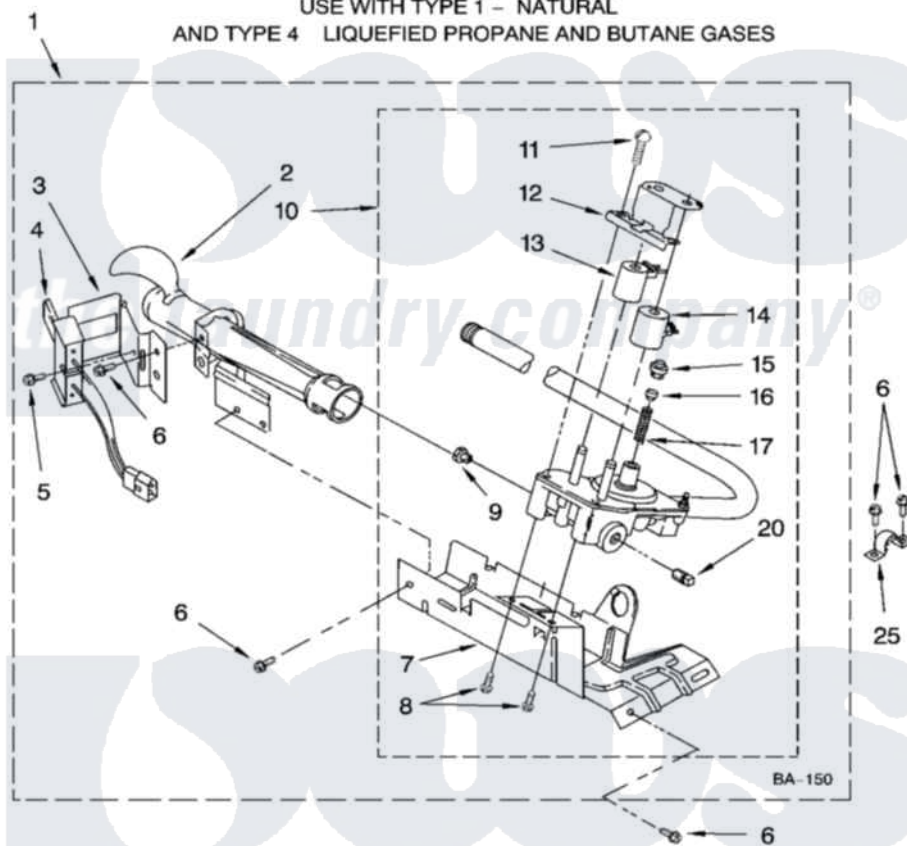

**Whirlpool WGD5860SW0 04 - 8318272 BURNER ASSEMBLY, OPTIONAL PARTS (NOT INCLUDED)**

**8318272 BURNER ASSEMBLY**

For Models: WGD5860SW0, WGD5856SG0

(White/Grey) (Biscuit/Gold)

USE WITH TYPE 1 - NATURAL

AND TYPE 4 LIQUEFIED PROPANE AND BUTANE GASES

W10113919

7

Whirlpool [Residential Whirlpool WGD5860SW0 Dryer Parts](#) Parts Diagram 04 - 8318272 BURNER ASSEMBLY, OPTIONAL PARTS (NOT INCLUDED).  
Click on the part number to view part

Item	Original Part Number	Replaced By	Status	Part Description
1	8318272	<a href="#">W10465748</a>		Burner-Gas
2	688617	<a href="#">693140</a>		Burner
3	<a href="#">694298</a>			Bracket, Ignitor
4	686590	<a href="#">279311</a>		Ignitor
5	<a href="#">3393909</a>			Screw, 8-32 X 7/8
6	343641	<a href="#">681414</a>		Screw, 10AB X 1/2
7	693986			Base, Burner
8	<a href="#">3387057</a>			Screw, 10-16 X 1/2 Orifice, Burner
9	<a href="#">234826</a>			Orifice, Burner Type 1
"	<a href="#">229742</a>			Orifice, Burner
"	<a href="#">234868</a>			Orifice, Burner
10	8318277	<a href="#">W10337269</a>		Valve-Gas
11	<a href="#">694421</a>			Screw, Bracket Mounting
12	<a href="#">694538</a>			Bracket, Shunt