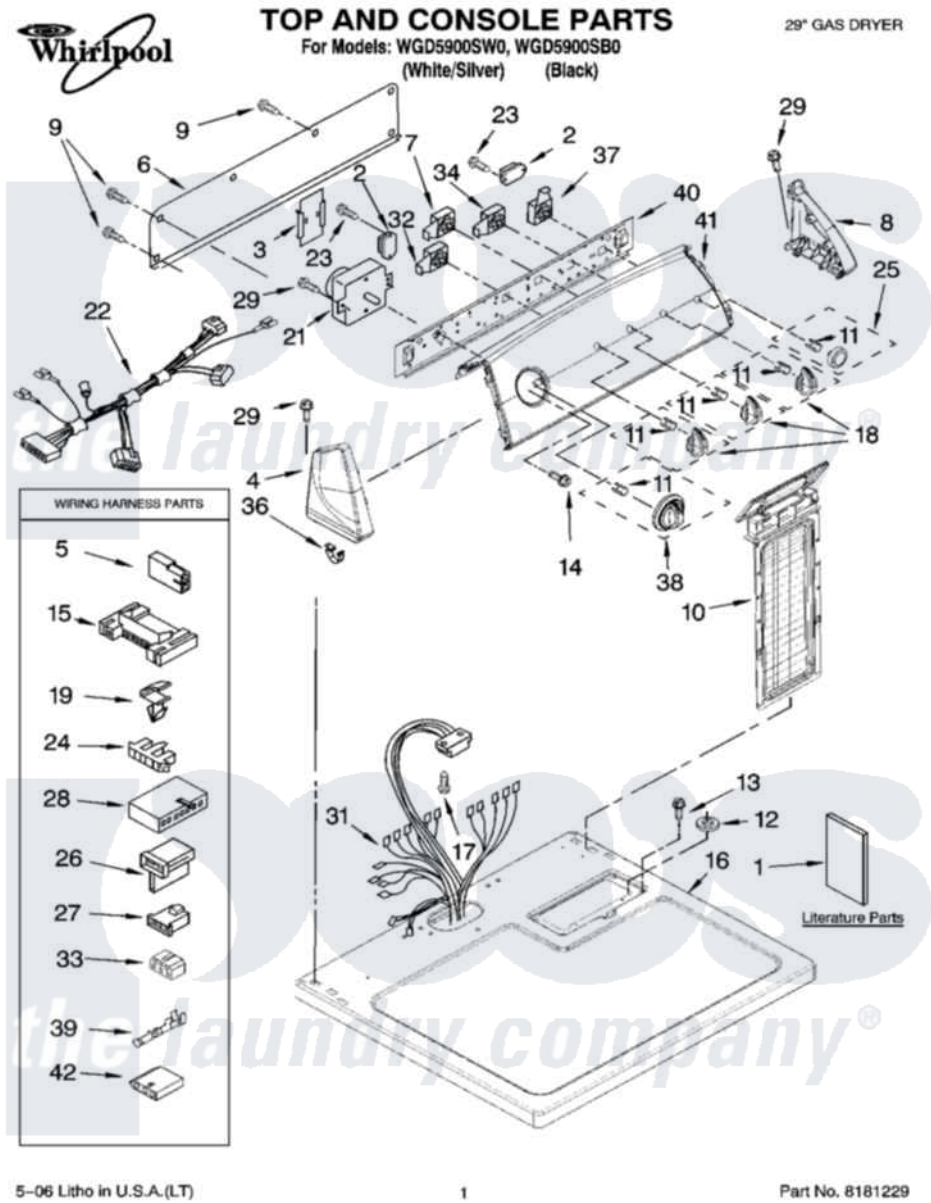

Whirlpool WGD5900SB0 01 - TOP AND CONSOLE PARTS

5-06 Litho in U.S.A.(LT)

1

Part No. 8181229

Whirlpool Residential Whirlpool WGD5900SB0 Dryer Parts Parts Diagram 01 - TOP AND CONSOLE PARTS
 Click on the part number to view part

Item	Original Part Number	Replaced By	Status	Part Description
1	8562582		Not Available	Instructions, Installation
"	W10042910		Not Available	Sheet, Cycle Feature
"	8578183		Not Available	Use And Care Guide
"	W10042940		Not Available	Tech Sheet
"	W10042920		Not Available	Sheet, Feature Resource Saver
"	BLANK		Not Available	Following May Be Purchased DO-IT-YOURSELF REPAIR MANUALS
"	677818		Not Available	Manual, Do-It- Yourself Repair (Dryer)
2	3405281			Power Relay
3	3976623	W10116566		Control-Elec
4	8566035	8565957		Cap, End
"	8566037	8565959		Cap, End
5	717252			Receptacle, Terminal
6	8274261			Do-It-Yourself Repair Manuals
7	3405152			Switch, Wrinkle Shield

8	8566032	8565954	Cap, End
"	8566034	8565956	Cap, End
9	693995		Screw, Hex Head
10	8557857		Screen, Lint
"	8557859		Screen, Lint
11	8536939		Clip, Knob
12	237446	487596	Washer
13	688983	487240	Screw, For Mtg. Service Capacitor
14	8533951	3400859	Screw, Grounding
15	3395683		Receptacle, Multi-Terminal
16	W10028870		Top
"	W10028890		Top
17	343641	681414	Screw, 10AB X 1/2
18	W10034380		Knob, Control
19	3394427		Clip-Harness
21	8299771		Timer Assembly
22	8283281		Harness, Console
23	3388228		Screw, 8-18 X 1/32
24	3397269		Connector, Timer
25	W10034770		Knob, Push-To-Start
26	3403499		Connector, 2-Postion
27	3403498		Connector, 3-Position
28	3936150		Connector, 7-Circuit
29	8533971	90767	Screw, 8A X 3/8 HeX Washer Head Tapping
31	8299900		Harness, Wiring
32	8299970		Switch, Temperature
33	3347243		Block, Disconnect
34	3405151		Switch, End Of Cycle
36	8312709		Clip-Console
37	3977456		Switch, Push-To-Start
38	W10034750		Timer Knob Assembly
39	94614		Terminal
40	8566052		Bracket, Console
41	8566077		Panel, Control
42	3936144		Do-It-Yourself Repair Manuals