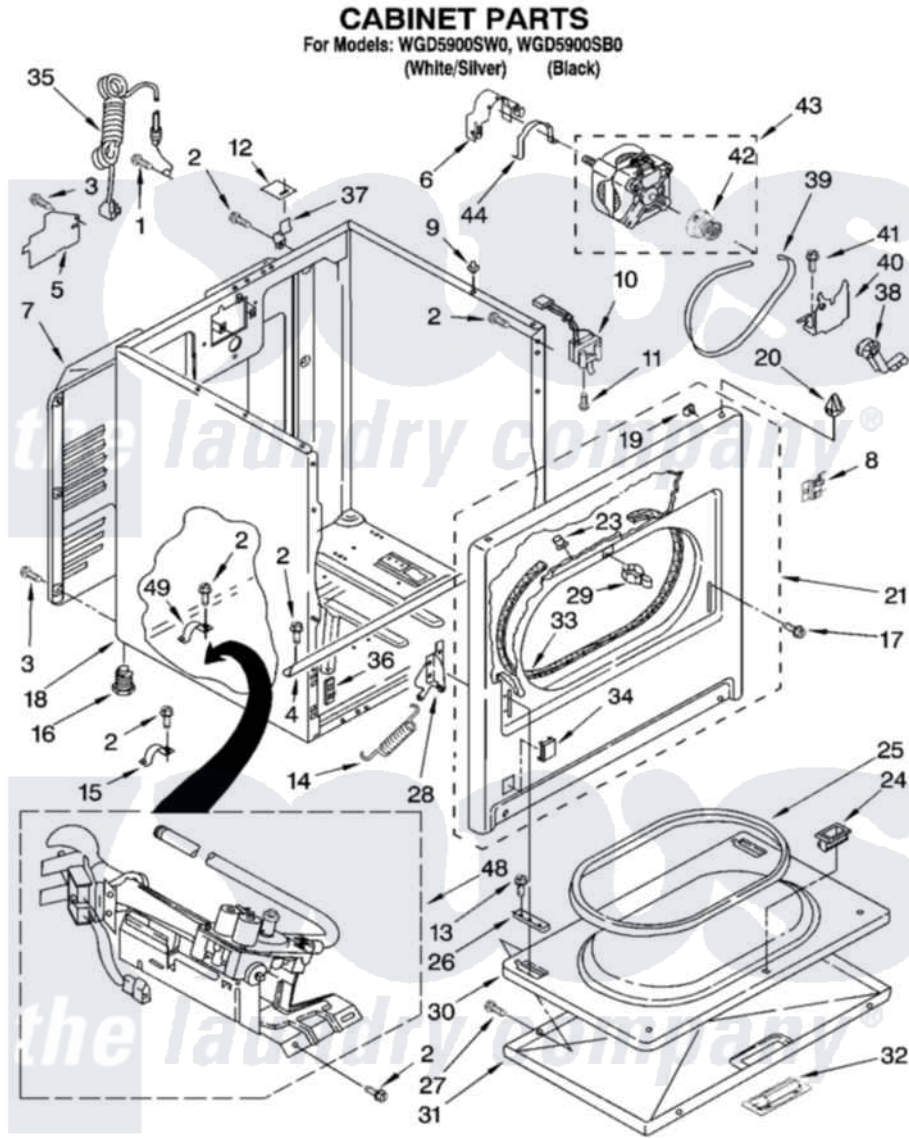

# Whirlpool WGD5900SB0 02 - CABINET PARTS

8181229

3

Whirlpool [Residential Whirlpool WGD5900SB0 Dryer Parts](#) Parts Diagram 02 - CABINET PARTS  
Click on the part number to view part

Item	Original Part Number	Replaced By	Status	Part Description
1	697776	<a href="#">4331106</a>		Screw, No.10-32 X 7/16
2	343641	<a href="#">681414</a>		Screw, 10AB X 1/2
3	<a href="#">693995</a>			Screw, Hex Head
4	<a href="#">8541400</a>			Bracket, Cabinet
5	<a href="#">3396795</a>			Cover, Terminal Block
6	<a href="#">3404162</a>			Clamp, Motor
7	3396805	<a href="#">280043</a>		Panel-Rear
8	8546676	<a href="#">W10041960</a>		Spring, Door
9	<a href="#">98669</a>			Lock, Front Top
10	<a href="#">3406107</a>			Door Switch Assembly
11	697773	<a href="#">3395530</a>		Screw
12	<a href="#">18849</a>			Pad, Top Hinge
13	3357011	<a href="#">308685</a>		Side Trim )
14	8541401	<a href="#">W10041960</a>		Spring, Door
15	<a href="#">3980175</a>			Clamp, Elbow
16	3392100	<a href="#">49621</a>		Feet-Leveling