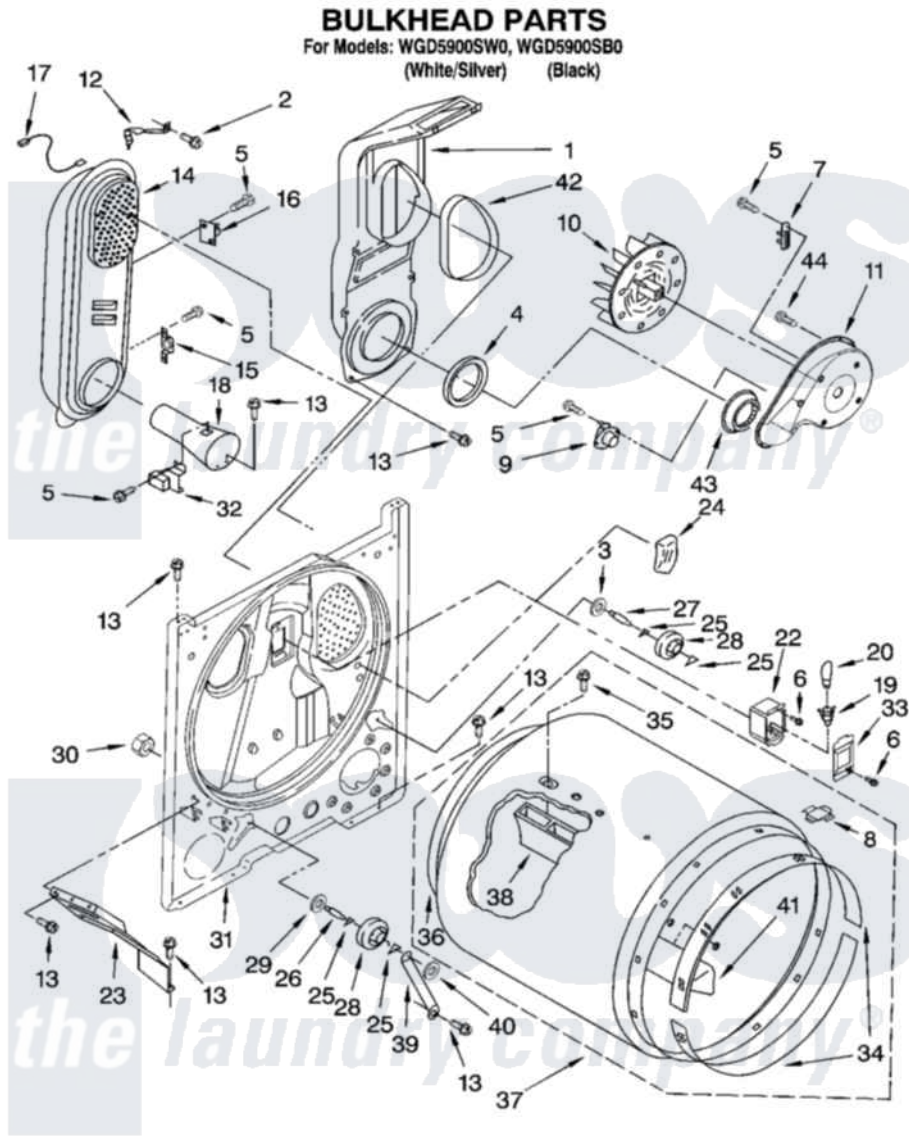

# Whirlpool WGD5900SB0 03 - BULKHEAD PARTS

8181229

5

Whirlpool [Residential Whirlpool WGD5900SB0 Dryer Parts](#) Parts Diagram 03 - BULKHEAD PARTS  
Click on the part number to view part

Item	Original Part Number	Replaced By	Status	Part Description
1	<a href="#">348368</a>			Lint Chute Assembly
2	<a href="#">489463</a>			Screw, 8-18 X 1/16
3	<a href="#">3388703</a>			Washer, Support
4	<a href="#">347139</a>			Seal, Lint Chute
5	<a href="#">90767</a>			Screw, 8A X 3/8 HeX Washer Head Tapping
6	487909	<a href="#">488729</a>		Screw
7	<a href="#">3390719</a>			Thermal-Fuse
8	<a href="#">8066086</a>			Plug, Drum Hole
9	<a href="#">8577274</a>			Thermostat 295F
10	<a href="#">694089</a>			Wheel, Blower
11	<a href="#">8577231</a>			Housing, Blower
12	3398161			CLIP
13	343641	<a href="#">681414</a>		Screw, 10AB X 1/2
14	8530285	<a href="#">279980</a>		Box
15	<a href="#">3403140</a>			Thermostat, High-Limit 205F
16	<a href="#">280010</a>			Kit, Thermal Cut-Off