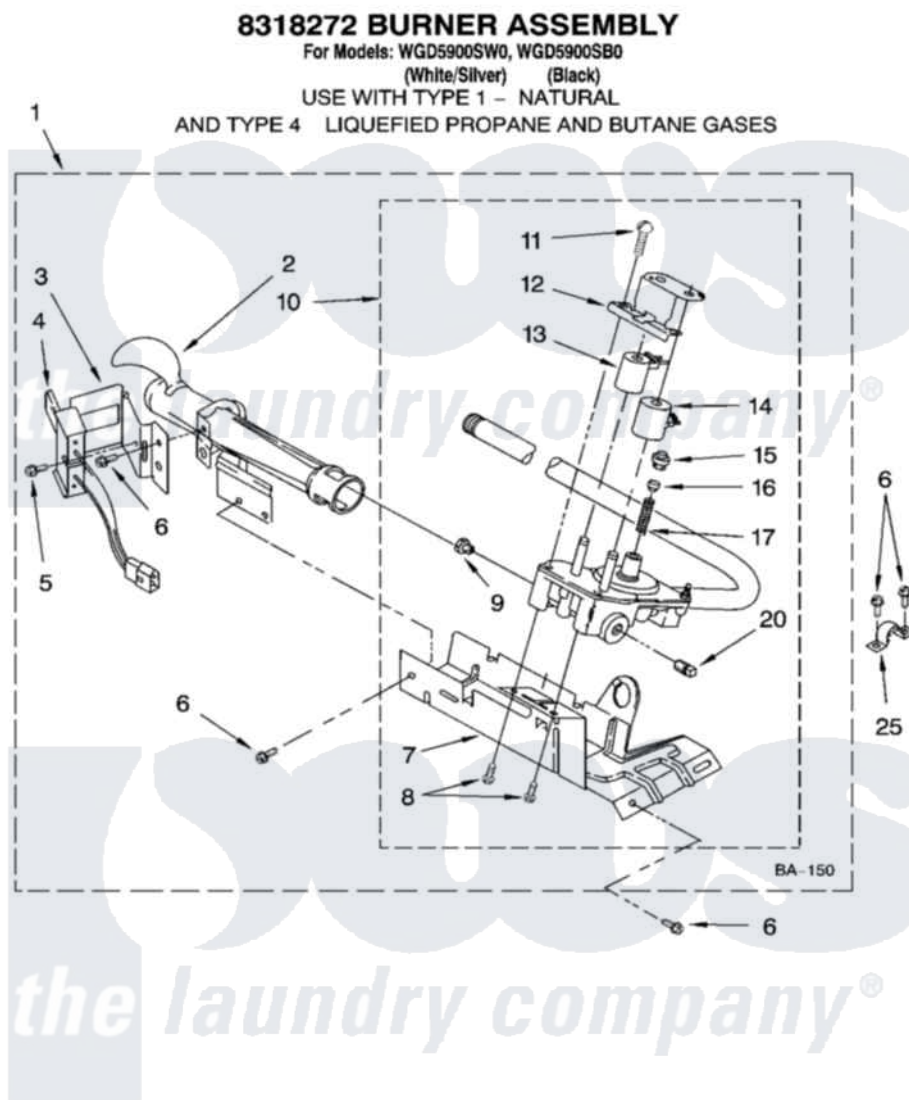

Whirlpool WGD5900SB0 04 - 8318272 BURNER ASSEMBLY, OPTIONAL PARTS (NOT INCLUDED)

8181229

7

Whirlpool [Residential Whirlpool WGD5900SB0 Dryer Parts](#) Parts Diagram 04 - 8318272 BURNER ASSEMBLY, OPTIONAL PARTS (NOT INCLUDED).
 Click on the part number to view part

Item	Original Part Number	Replaced By	Status	Part Description
1	8318272	W10465748		Burner-Gas
2	688617	693140		Burner
3	694298			Bracket, Ignitor
4	686590	279311		Ignitor
5	3393909			Screw, 8-32 X 7/8
6	343641	681414		Screw, 10AB X 1/2
7	693986			Base, Burner
8	3387057			Screw, 10-16 X 1/2 Orifice, Burner
9	234826			Orifice, Burner Type 1
"	229742			Orifice, Burner
"	234868			Orifice, Burner
10	8318277	W10337269		Valve-Gas
11	694421			Screw, Bracket Mounting
12	694538			Bracket, Shunt