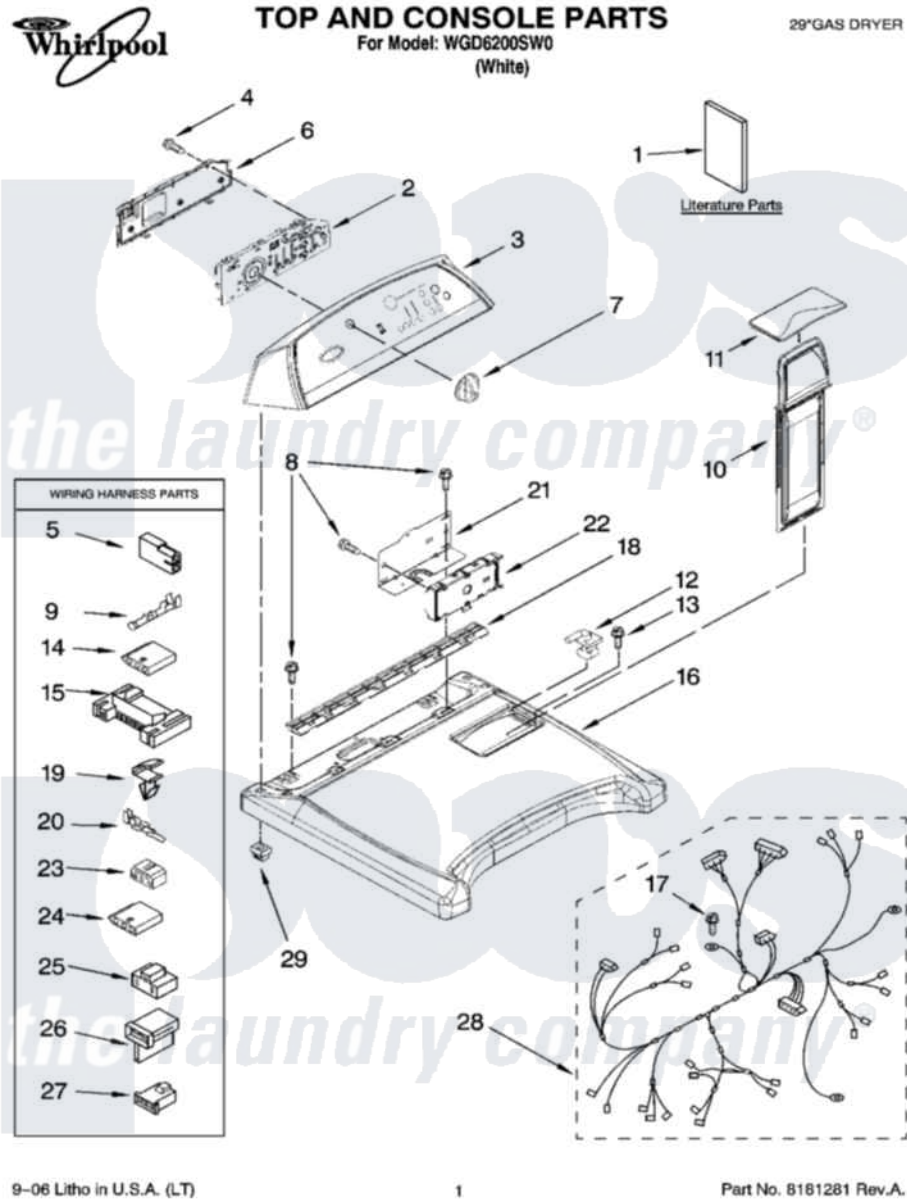

Whirlpool WGD6200SW0 01 - TOP AND CONSOLE PARTS

9-06 Litho in U.S.A. (LT)

1

Part No. 8181281 Rev.A.

Whirlpool Residential Whirlpool WGD6200SW0 Dryer Parts Parts Diagram 01 - TOP AND CONSOLE PARTS
 Click on the part number to view part

Item	Original Part Number	Replaced By	Status	Part Description
1	W10054090		Not Available	Guide, Quick Start
"	W10054080		Not Available	Use & Care Guide
"	W10054160		Not Available	Wiring Diagram
"	BLANK		Not Available	Following May Be Purchased DO-IT-YOURSELF REPAIR MANUALS
"	677818		Not Available	Manual, Do-It- Yourself Repair (Dryer)
2	8563976			Assembly, User Interface
3	W10110326			Panel, Console
4	W10003770			Screw, 6-19 X 1/2
5	717252			Receptacle, Terminal
6	8564265			Cover, Rear- User Interface
7	8574957			Knob, Assembly
8	337686		Not Available	SCREW, 8-18 X .500
9	94614			Terminal
10	8572270			Assembly, Lint Screen

11	W10044320	W10168227	Cover, Lint Screen
12	W10044470		Hinge, RH
"	W10044480		Hinge, L.H.
13	W10001580		Screw, 10-16 X 5/16
14	3936144		Do-It-Yourself Repair Manuals
15	3395683		Receptacle, Multi-Terminal
16	8565021		Top
17	343641	681414	Screw, 10AB X 1/2
18	8558863		Bracket, Console
19	3394427		Clip-Harness
20	94613	596797	Terminal
21	8563853		Bracket, Machine Controller
22	W10074280	W10111617	Control, Electronic
23	3347243		Block, Disconnect
24	353424		Plug, Terminal
25	3401144		Connector
26	3403499		Connector, 2-Position
27	3403498		Connector, 3-Position
28	8299917	W10111432	Harness, Wiring
29	8558853		Screw, Grommet