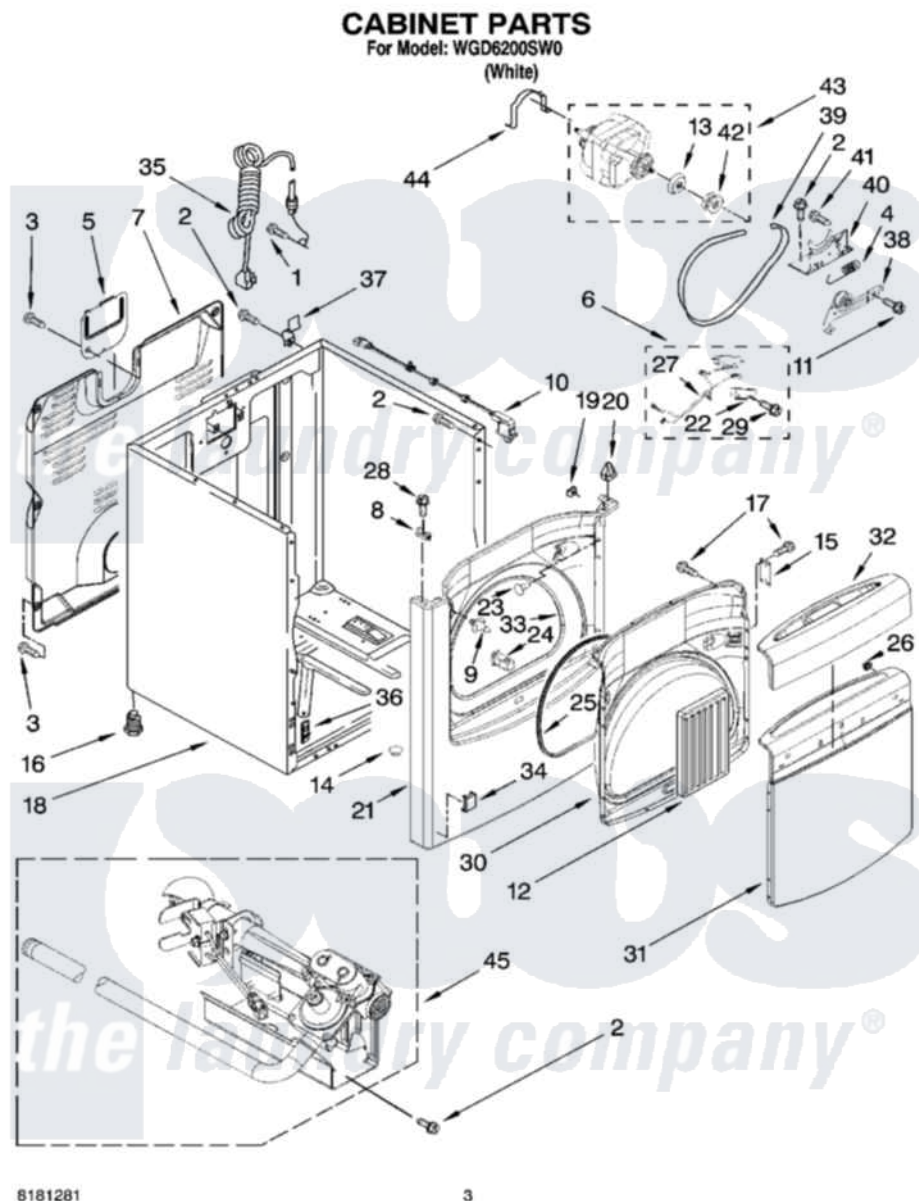

# Whirlpool WGD6200SW0 02 - CABINET PARTS

Whirlpool [Residential Whirlpool WGD6200SW0 Dryer Parts](#) Parts Diagram 02 - CABINET PARTS  
Click on the part number to view part

Item	Original Part Number	Replaced By	Status	Part Description
1	8533974	<a href="#">4331106</a>		Screw, No.10-32 X 7/16
2	<a href="#">3390631</a>			Screw, 10-16 X 3/8
3	<a href="#">693995</a>			Screw, Hex Head
4	<a href="#">3387374</a>			Spring, Idler
5	<a href="#">8558833</a>			Plate, Cover Terminal Block
6	<a href="#">8566208</a>			Assembly, Switch
7	8558830		Not Available	Panel, Rear
8	<a href="#">8568303</a>			Locator, Snap Down
9	8572983	<a href="#">W10295405</a>		Strike
10	3978977	<a href="#">W10201787</a>		Switch-Dor
11	<a href="#">3389420</a>			Retainer-Idler 1/4-20 X 1/16
12	<a href="#">W10050060</a>			Filler-Door
13	<a href="#">8578538</a>			Restrainer, Belt
14	<a href="#">8578560</a>			Hole, Plug
15	<a href="#">8565018</a>			Assembly, Hinge And Pin
16	3392100	<a href="#">49621</a>		Feet-Leveling