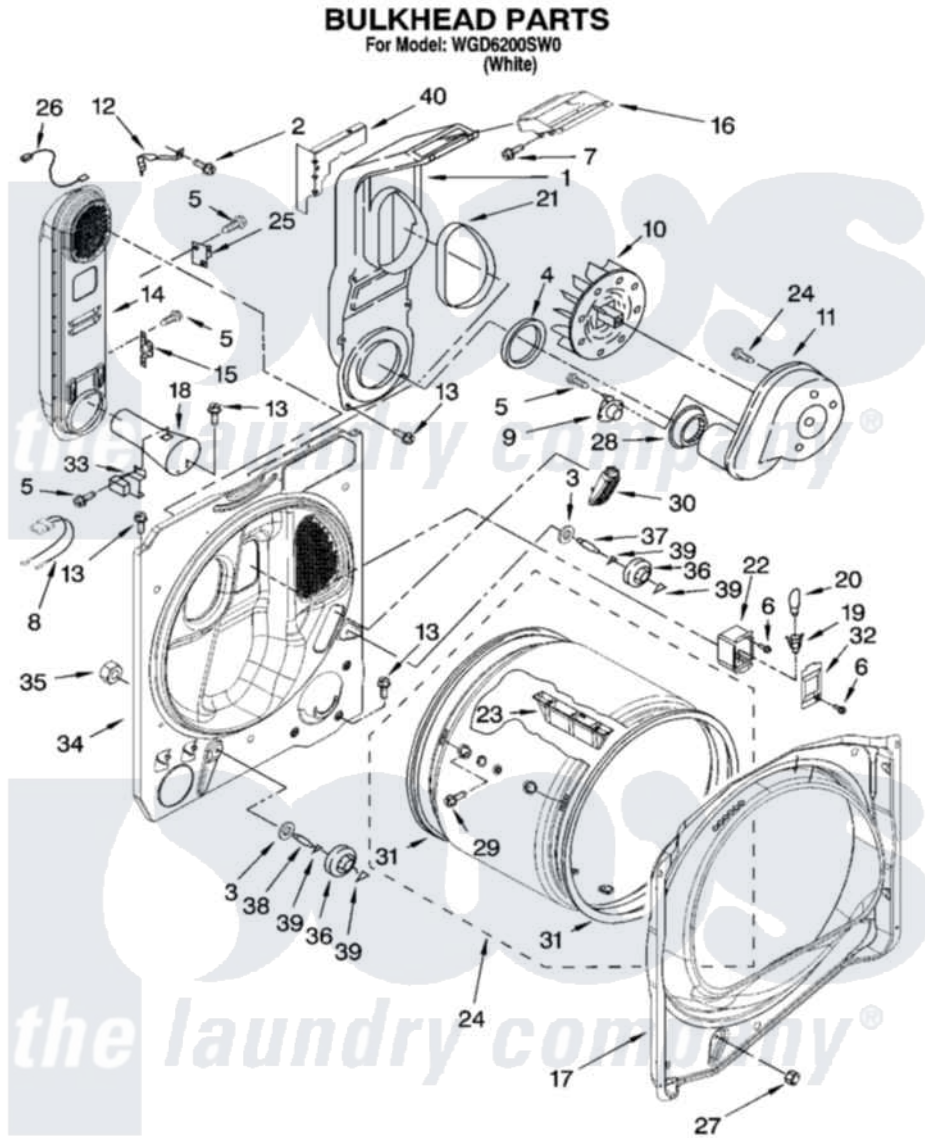

Whirlpool WGD6200SW0 03 - BULKHEAD PARTS

8161281

5

Whirlpool Residential Whirlpool WGD6200SW0 Dryer Parts Parts Diagram 03 - BULKHEAD PARTS
Click on the part number to view part

Item	Original Part Number	Replaced By	Status	Part Description
1	8544805			Lint Chute Assembly
2	489463			Screw, 8-18 X 1/16
3	3387459	W10080960		Washer, Support
4	347139			Seal, Lint Chute
5	90767			Screw, 8A X 3/8 HeX Washer Head Tapping
6	487909	488729		Screw
7	3196537	3196557		Panel, Manifold
8	8539889			Harness, Flame Switch
9	8577274			Thermostat 295F
10	694089			Wheel, Blower
11	8577230			Housing, Blower
12	8546149			Clip-Heater Box
13	343641	681414		Screw, 10AB X 1/2
14	8544803			Box, Heater
15	3403140			Thermostat, High-Limit 205F
16	8544810			Collar, Lint Chute

17	8558890		Bulkhead, Front
18	8066049		Funnel, Burner Light
19	3403634	W10136369	Socket, Drum Light Assembly
20	3406124	22002263	Lamp
21	8544813		Seal, Lint Chute
22	3977373		Bracket, Drum Light
23	8565688		Baffle, Drum
24	8557270	8557272	Drum, Assembly
25	280010		Kit, Thermal Cut-Off
26	3401707		Jumper, Tco-High Limit
27	3934666	W10080210	Nut, 3/8 X 16
28	8573836		Shield, Exhaust
29	W10109200		Screw, Baffle Mounting
30	8576468		Assembly, Sensor
31	8557277	280140	Seal
32	3402841	8532165	Lens, Drum Light
33	338906		Radiant, Sensor
34	8557242		Bulkhead, Rear
35	W10001120	W10080190	Nut, 3/8-16
36	8536973	W10314173	Support
37	8575324	W10359271	Shaft, Drum Roller Threads
38	8575325	W10359272	Shaft, Roller Drum Threads
39	690997		Washer, Thrust
40	W10053480		Bracket, Lint Chute