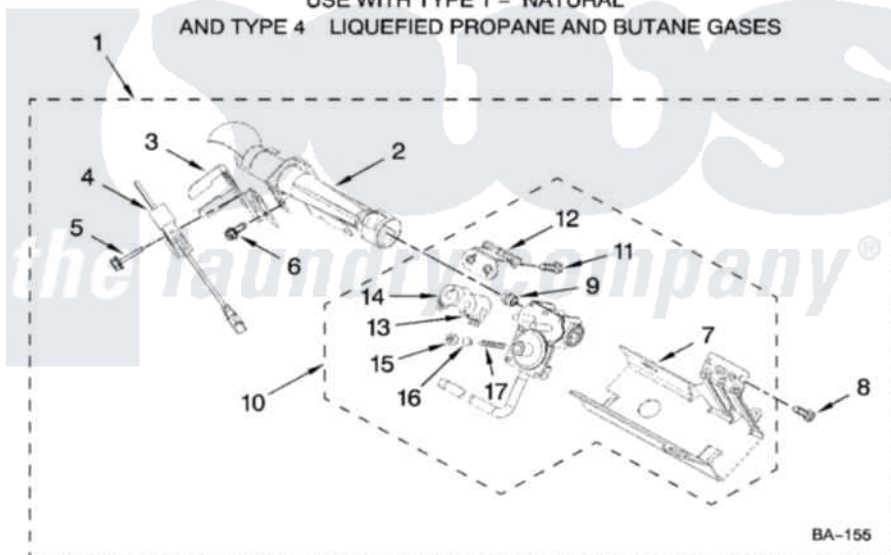

Whirlpool WGD6200SW0 04 - 8557890 BURNER ASSEMBLY, OPTIONAL PARTS (NOT INCLUDED)

8557890 BURNER ASSEMBLY

For Model: WGD6200SW0
(White)

USE WITH TYPE 1 - NATURAL
AND TYPE 4 LIQUEFIED PROPANE AND BUTANE GASES

8181281

7

Whirlpool [Residential Whirlpool WGD6200SW0 Dryer Parts](#) Parts Diagram 04 - 8557890 BURNER ASSEMBLY, OPTIONAL PARTS (NOT INCLUDED).
Click on the part number to view part

Item	Original Part Number	Replaced By	Status	Part Description
1	8557890			Burner, Assembly 60 Hz
2	688617	693140		Burner
3	694298			Bracket, Ignitor
4	686590	279311		Ignitor
5	3393909			Screw, 8-32 X 7/8
6	3390631			Screw, 10-16 X 3/8
7	8544751			Base, Burner
8	3387057			Screw, 10-16 X 1/2 Orifice, Burner
9	234826			Orifice, Burner Type 1
"	229742			Orifice, Burner
"	234868			Orifice, Burner
10	8281924	W10503171		Gas Valve Serv Assembly Loop
11	694421			Screw, Bracket Mounting