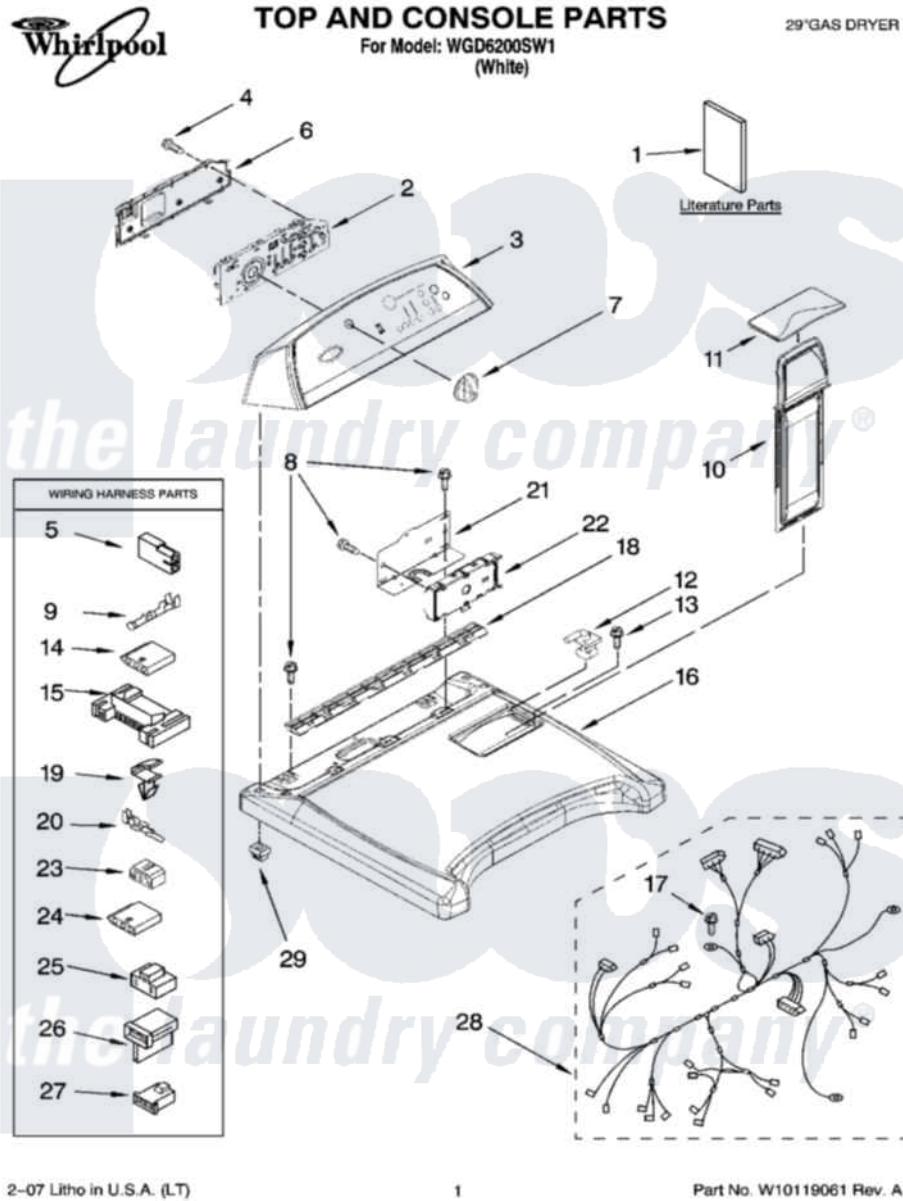

Whirlpool WGD6200SW1 01 - TOP AND CONSOLE PARTS

2-07 Litho in U.S.A. (LT)

1

Part No. W10119061 Rev. A

Whirlpool Residential Whirlpool WGD6200SW1 Dryer Parts Parts Diagram 01 - TOP AND CONSOLE PARTS
 Click on the part number to view part

Item	Original Part Number	Replaced By	Status	Part Description
1	W10054090		Not Available	Guide, Quick Start
"	W10054080		Not Available	Use & Care Guide
"	W10054160		Not Available	Wiring Diagram
"	BLANK		Not Available	Following May Be Purchased DO-IT-YOURSELF REPAIR MANUALS
"	677818		Not Available	Manual, Do-It- Yourself Repair (Dryer)
2	8563976			Assembly, User Interface
3	W10110326			Panel, Console
4	W10003770			Screw, 6-19 X 1/2
5	717252			Receptacle, Terminal
6	8564265			Cover, Rear- User Interface
7	8574957			Knob, Assembly
8	337686		Not Available	SCREW, 8-18 X .500
9	94614			Terminal
10	8572270			Assembly, Lint Screen

11	W10044320	W10168227	Cover, Lint Screen
12	W10044470		Hinge, RH
"	W10044480		Hinge, L.H.
13	688983	487240	Screw, For Mtg. Service Capacitor
14	3936144		Do-It-Yourself Repair Manuals
15	3395683		Receptacle, Multi-Terminal
16	8565021		Top
17	343641	681414	Screw, 10AB X 1/2
18	8558863		Bracket, Console
19	3394427		Clip-Harness
20	94613	596797	Terminal
21	8563853		Bracket, Machine Controller
22	W10111608	W10111617	Control, Electronic
23	3347243		Block, Disconnect
24	353424		Plug, Terminal
25	3401144		Connector
26	3403499		Connector, 2-Postion
27	3403498		Connector, 3-Position
28	8299917	W10111432	Harness, Wiring
29	8558853		Screw, Grommet