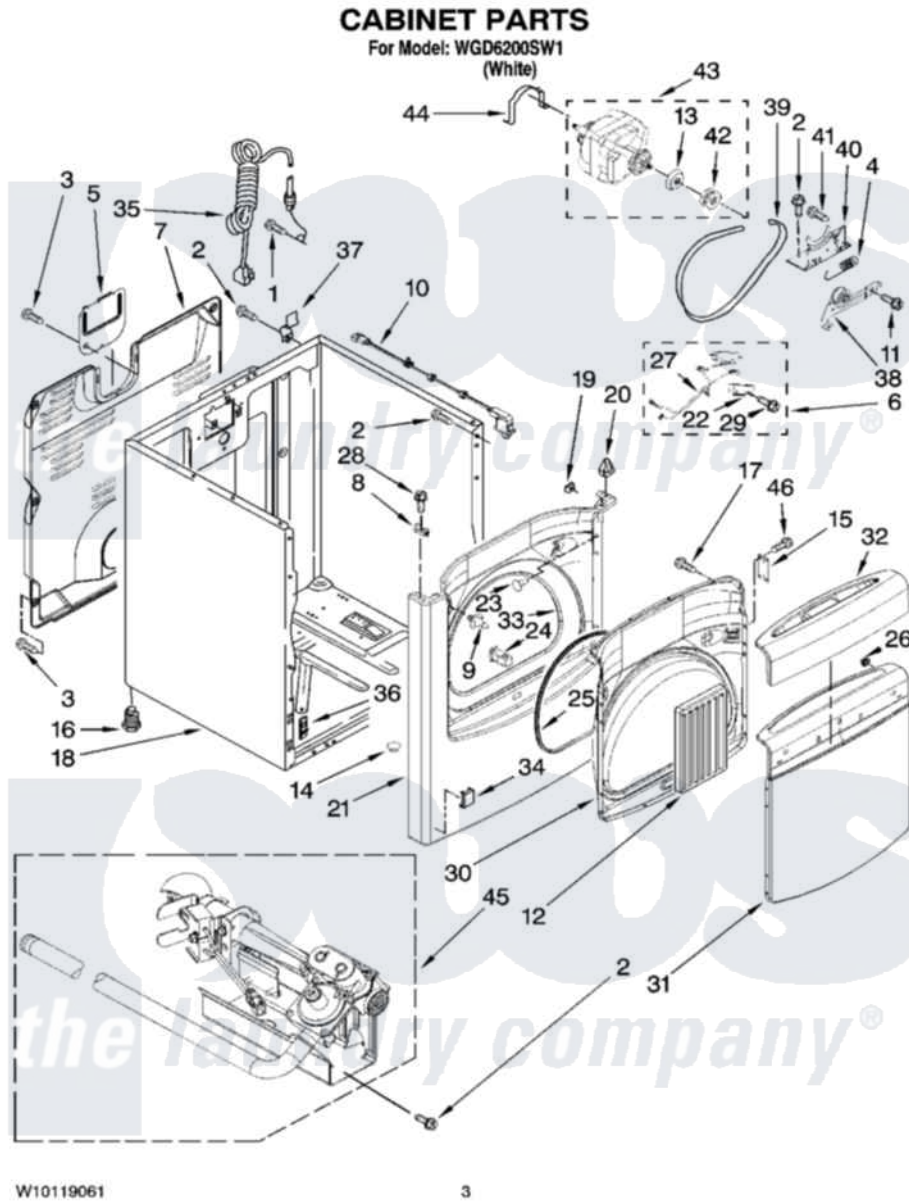

Whirlpool WGD6200SW1 02 - CABINET PARTS

Whirlpool [Residential Whirlpool WGD6200SW1 Dryer Parts](#) Parts Diagram 02 - CABINET PARTS
Click on the part number to view part

Item	Original Part Number	Replaced By	Status	Part Description
1	8533974	4331106		Screw, No.10-32 X 7/16
2	3390631			Screw, 10-16 X 3/8
3	693995			Screw, Hex Head
4	3387374			Spring, Idler
5	8558833			Plate, Cover Terminal Block
6	8566208			Assembly, Switch
7	8558830		Not Available	Panel, Rear
8	8568303			Locator, Snap Down
9	8572983	W10295405		Strike
10	3978977	W10201787		Switch-Dor
11	3389420			Retainer-Idler 1/4-20 X 1/16
12	W10050060			Filler-Door
13	8578538			Restrainer, Belt
14	8578560			Hole, Plug
15	8565018			Assembly, Hinge And Pin
16	3392100	49621		Feet-Leveling

"	279810		Foot-Optional
17	342055	488627	Screw
18	8557569	8563672	Cabinet
19	W10007520		Clip, Ground
20	8576625		Lock, Front Top
21	8565033	W10174287	Panel
22	8564011		Bracket-Switch
23	3404413		Plug, Hinge Hole
24	8572982	W10111905	Assembly, Door Catch
25	8575027	W10239307	Seal-Door
26	308499		Nut-1/4 Hf Self-Thread
27	8539897		Jumper,
28	W10100830		Screw, 10-16 X 3/64
29	8539897		Jumper,
30	8565020		Door, Inner
31	W10116924		Door Outer
32	W10111244	W10196276	Handle
33	W10044490		Seal, Front Panel
34	8564457		Plug, Front Panel
35	344020	3401402	Cord, Power
36	3394083		Clip, Front Panel
37	238088	8066217	Hinge, Top
38	8547174		Idler And Pulley Assembly
39	8547168		Belt, Drive
40	8547166		Base, Motor
41	W10002600		Screw, 6-20 X 1 1/4
42	8578565		Pulley, 60 Hz
43	8566152	W10463866	Motor-Drve
44	660658		Clamp, Motor Mounting 343481 685441
45	8557890		Burner, Assembly 60 Hz
46	W10001580		Screw, 10-16 X 5/16