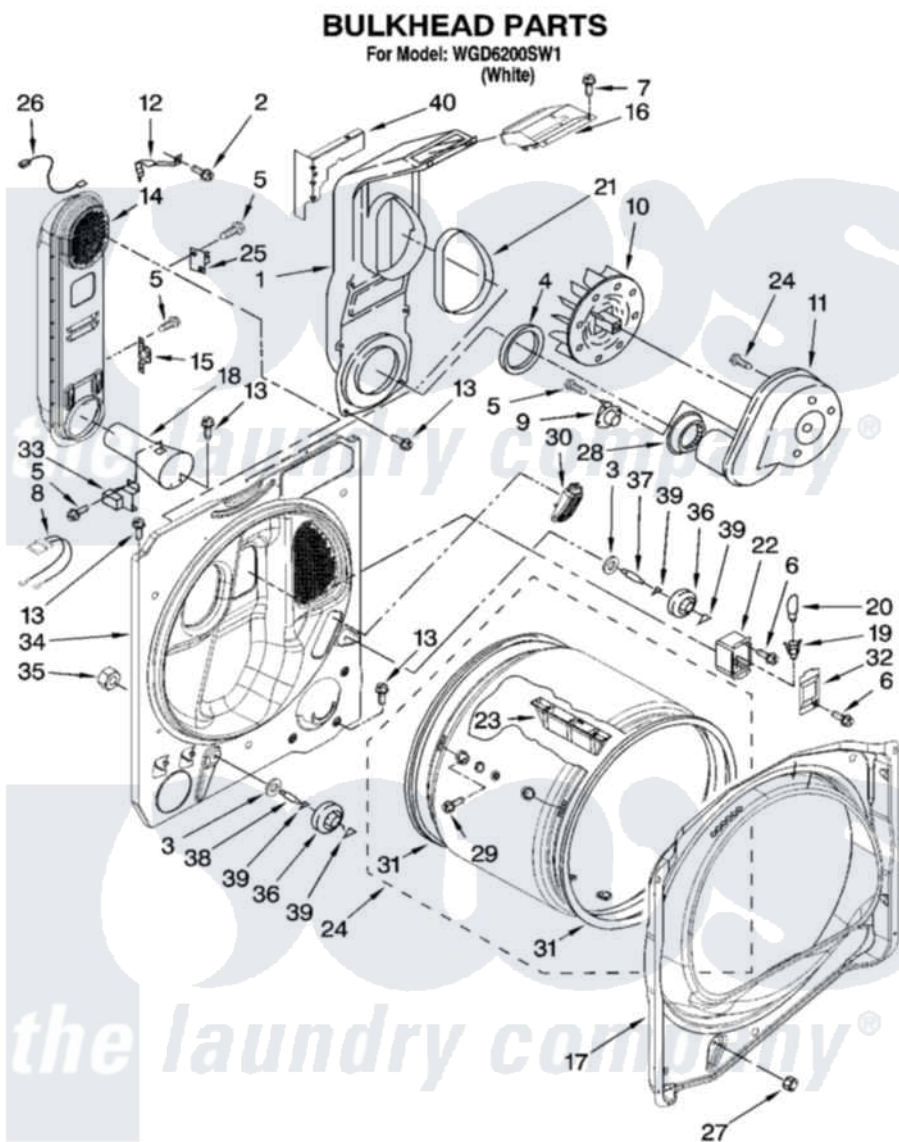

Whirlpool WGD6200SW1 03 - BULKHEAD PARTS

W10119061

5

Whirlpool Residential Whirlpool WGD6200SW1 Dryer Parts Parts Diagram 03 - BULKHEAD PARTS
 Click on the part number to view part

Item	Original Part Number	Replaced By	Status	Part Description
1	8544805			Lint Chute Assembly
2	489463			Screw, 8-18 X 1/16
3	3387459	W10080960		Washer, Support
4	347139			Seal, Lint Chute
5	90767			Screw, 8A X 3/8 HeX Washer Head Tapping
6	487909	488729		Screw
7	3196537	3196557		Panel, Manifold
8	8539889			Harness, Flame Switch
9	8577274			Thermostat 295F
10	694089			Wheel, Blower
11	8577230			Housing, Blower
12	8546149			Clip-Heater Box
13	343641	681414		Screw, 10AB X 1/2
14	8544803			Box, Heater
15	3403140			Thermostat, High-Limit 205F
16	8544810			Collar, Lint Chute

17	8558890		Bulkhead, Front
18	8066049		Funnel, Burner Light
19	3403634	W10136369	Socket, Drum Light Assembly
20	3406124	22002263	Lamp
21	8544813		Seal, Lint Chute
22	3977373		Bracket, Drum Light
23	8565688		Baffle, Drum
24	8557270	8557272	Drum, Assembly
25	280010		Kit, Thermal Cut-Off
26	3401707		Jumper, Tco-High Limit
27	3934666	W10080210	Nut, 3/8 X 16
28	8573836		Shield, Exhaust
29	W10109200		Screw, Baffle Mounting
30	8576468		Assembly, Sensor
31	8557277	280140	Seal
32	3402841	8532165	Lens, Drum Light
33	338906		Radiant, Sensor
34	8557242		Bulkhead, Rear
35	W10001120	W10080190	Nut, 3/8-16
36	8536973	W10314173	Support
37	8575324	W10359271	Shaft, Drum Roller Threads
38	8575325	W10359272	Shaft, Roller Drum Threads
39	690997		Washer, Thrust
40	W10053480		Bracket, Lint Chute