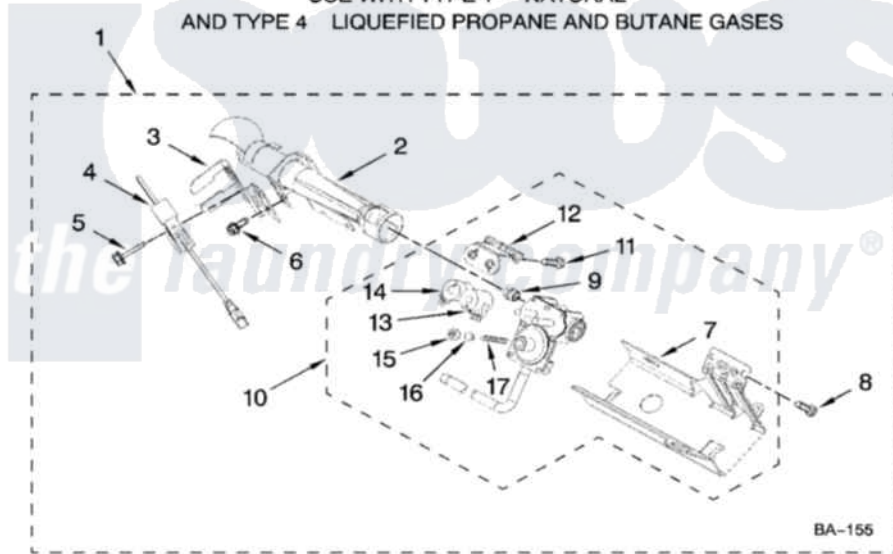

Whirlpool WGD6200SW1 04 - 8557890 BURNER ASSEMBLY, OPTIONAL PARTS (NOT INCLUDED)

**8557890 BURNER ASSEMBLY**

For Model: WGD6200SW1  
(White)

USE WITH TYPE 1 - NATURAL  
AND TYPE 4 LIQUEFIED PROPANE AND BUTANE GASES

W10119061

7

Whirlpool [Residential Whirlpool WGD6200SW1 Dryer Parts](#) Parts Diagram 04 - 8557890 BURNER ASSEMBLY, OPTIONAL PARTS (NOT INCLUDED).  
Click on the part number to view part

Item	Original Part Number	Replaced By	Status	Part Description
1	<a href="#">8557890</a>			Burner, Assembly 60 Hz
2	688617	<a href="#">693140</a>		Burner
3	<a href="#">694298</a>			Bracket, Ignitor
4	686590	<a href="#">279311</a>		Ignitor
5	<a href="#">3393909</a>			Screw, 8-32 X 7/8
6	<a href="#">3390631</a>			Screw, 10-16 X 3/8
7	<a href="#">8544751</a>			Base, Burner
8	<a href="#">3387057</a>			Screw, 10-16 X 1/2 Orifice, Burner
9	<a href="#">234826</a>			Orifice, Burner Type 1
"	<a href="#">229742</a>			Orifice, Burner
"	<a href="#">234868</a>			Orifice, Burner
10	8281924	<a href="#">W10503171</a>		Gas Valve Serv Assembly Loop
11	<a href="#">694421</a>			Screw, Bracket Mounting