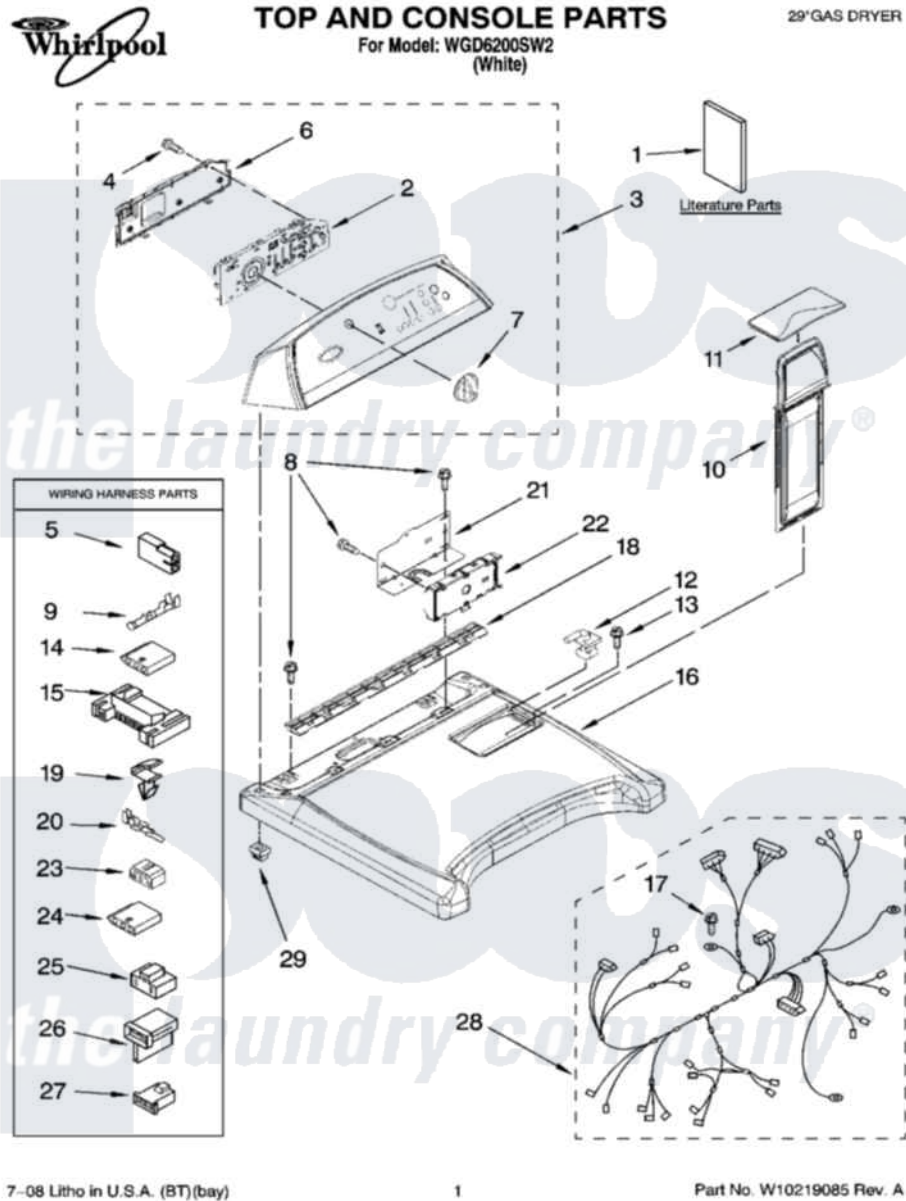

Whirlpool WGD6200SW2 01 - TOP AND CONSOLE PARTS

Whirlpool Residential Whirlpool WGD6200SW2 Dryer Parts Parts Diagram 01 - TOP AND CONSOLE PARTS
 Click on the part number to view part

Item	Original Part Number	Replaced By	Status	Part Description
1	W10150650		Not Available	Guide, Quick Start
"	W10150626		Not Available	Use & Care Guide
"	W10054160		Not Available	Wiring Diagram
"	W10054110		Not Available	Performance, Tip Sheet
"	BLANK		Not Available	Following May Be Purchased DO-IT-YOURSELF REPAIR MANUALS
2	8563976			Assembly, User Interface
3	8571856		Not Available	Console Assembly
4	W10003770			Screw, 6-19 X 1/2
5	717252			Receptacle, Terminal
6	8564265			Cover, Rear- User Interface
7	8574957			Knob, Assembly
8	337686		Not Available	SCREW, 8-18 X .500
9	94614			Terminal
10	8572270			Assembly, Lint Screen
11	W10168227			Cover, Lint Screen

12	W10044470	Hinge, RH
"	W10044480	Hinge, L.H.
13	3369138	Screw, 8-18 X 5/8
14	3936144	Do-It-Yourself Repair Manuals
15	3395683	Receptacle, Multi-Terminal
16	8565021	Top
17	343641 681414	Screw, 10AB X 1/2
18	8558863	Bracket, Console
19	3394427	Clip-Harness
20	94613 596797	Terminal
21	8563853	Bracket, Machine Controller
22	W10111617	Control, Electronic
23	3347243	Block, Disconnect
24	353424	Plug, Terminal
25	3401144	Connector
26	3403499	Connector, 2-Postion
27	3403498	Connector, 3-Position
28	W10111432	Harness, Wiring
29	W10112673	Screw, Grommet