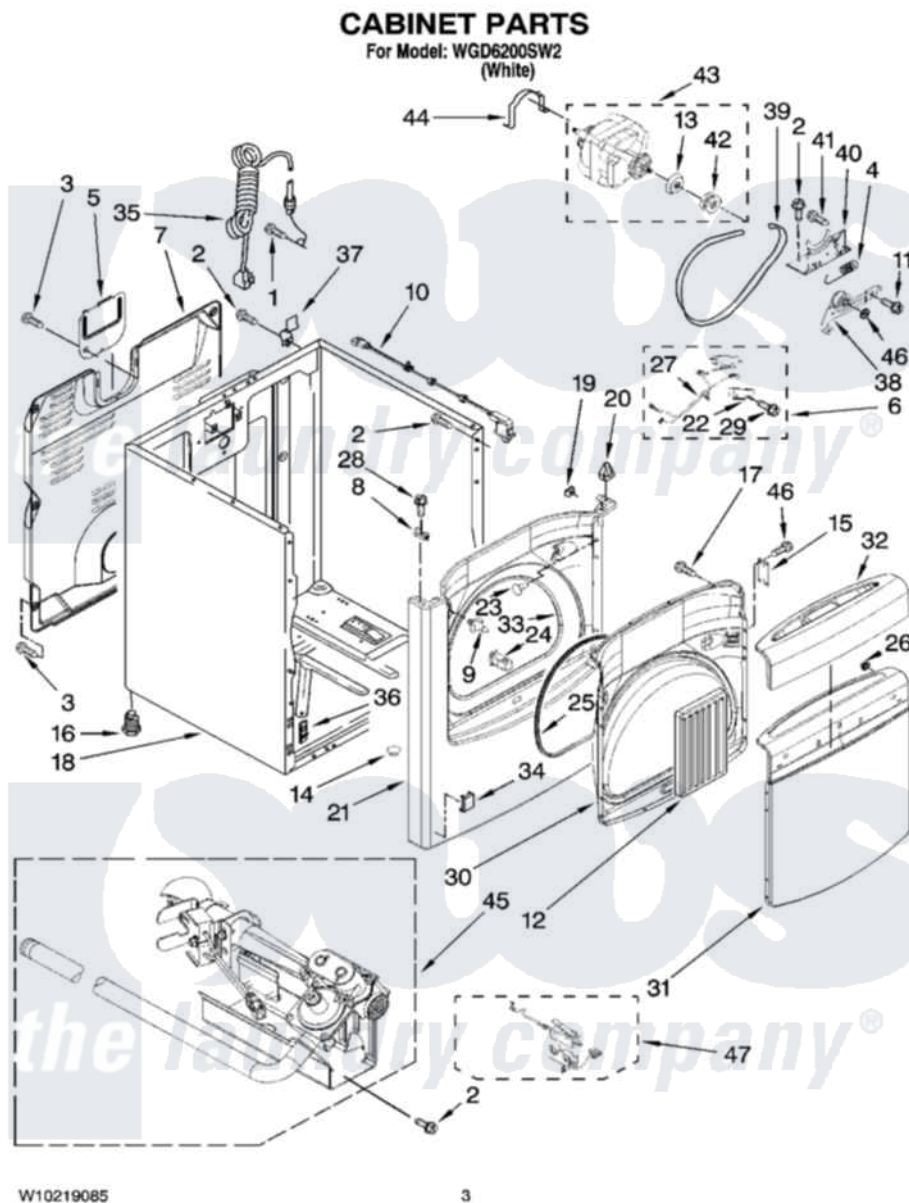

# Whirlpool WGD6200SW2 02 - CABINET PARTS

Whirlpool [Residential Whirlpool WGD6200SW2 Dryer Parts](#) Parts Diagram 02 - CABINET PARTS  
Click on the part number to view part

Item	Original Part Number	Replaced By	Status	Part Description
1	8533974	<a href="#">4331106</a>		Screw, No.10-32 X 7/16
2	<a href="#">3390631</a>			Screw, 10-16 X 3/8
3	<a href="#">693995</a>			Screw, Hex Head
4	<a href="#">3387374</a>			Spring, Idler
5	<a href="#">8558833</a>			Plate, Cover Terminal Block
6	<a href="#">8566208</a>			Assembly, Switch
7	8558830		Not Available	Panel, Rear
8	<a href="#">8568303</a>			Locator, Snap Down
9	8572983	<a href="#">W10295405</a>		Strike
10	3978977	<a href="#">W10201787</a>		Switch-Dor
11	<a href="#">3389420</a>			Retainer-Idler 1/4-20 X 1/16
12	<a href="#">W10050060</a>			Filler-Door
13	<a href="#">8578538</a>			Restrainer, Belt
14	<a href="#">8578560</a>			Hole, Plug
15	<a href="#">8565018</a>			Assembly, Hinge And Pin
16	3392100	<a href="#">49621</a>		Feet-Leveling