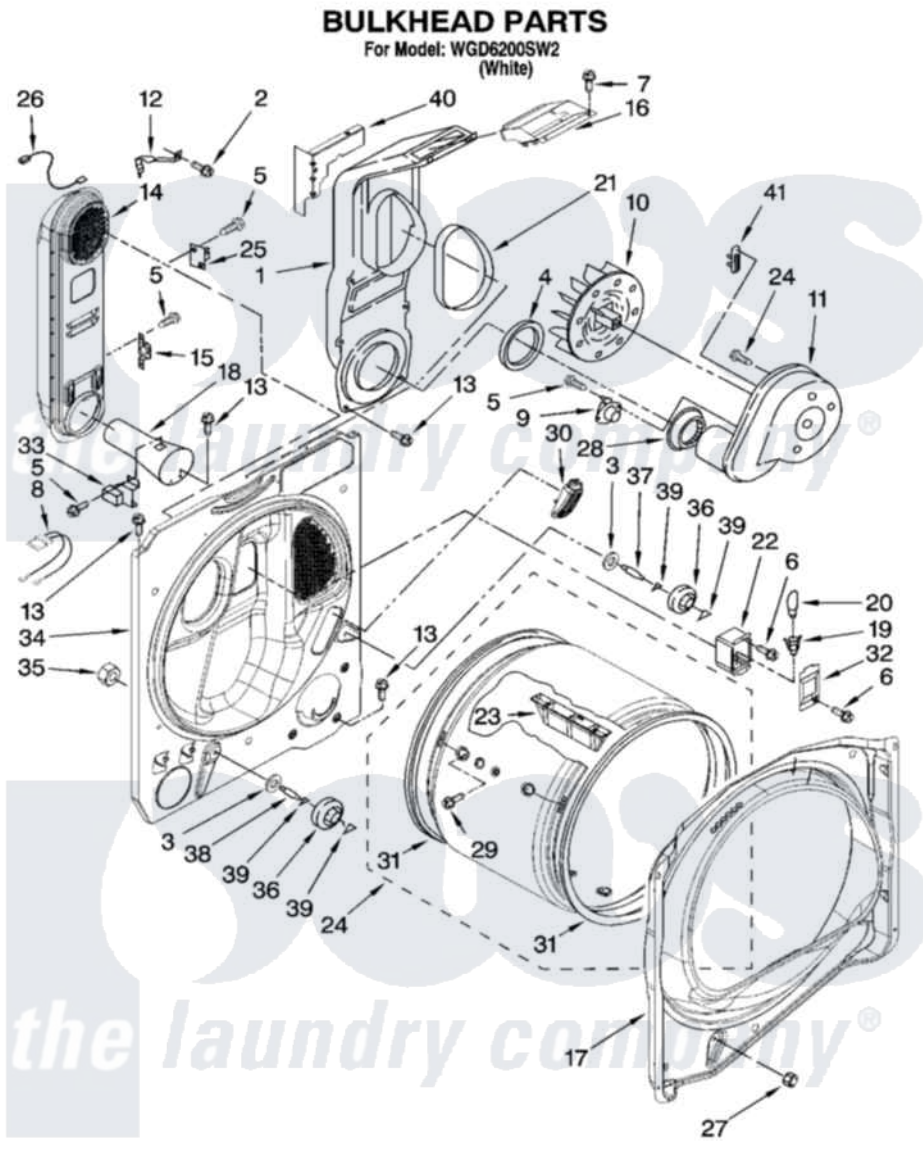

# Whirlpool WGD6200SW2 03 - BULKHEAD PARTS

W10219085

5

Whirlpool Residential Whirlpool WGD6200SW2 Dryer Parts Parts Diagram 03 - BULKHEAD PARTS  
 Click on the part number to view part

Item	Original Part Number	Replaced By	Status	Part Description
1	<a href="#">8544805</a>			Lint Chute Assembly
2	<a href="#">489463</a>			Screw, 8-18 X 1/16
3	3387459	<a href="#">W10080960</a>		Washer, Support
4	<a href="#">347139</a>			Seal, Lint Chute
5	<a href="#">90767</a>			Screw, 8A X 3/8 HeX Washer Head Tapping
6	487909	<a href="#">488729</a>		Screw
7	3196537	<a href="#">3196557</a>		Panel, Manifold
8	<a href="#">8539889</a>			Harness, Flame Switch
9	<a href="#">8577274</a>			Thermostat 295F
10	<a href="#">694089</a>			Wheel, Blower
11	<a href="#">8577230</a>			Housing, Blower
12	<a href="#">8546149</a>			Clip-Heater Box
13	343641	<a href="#">681414</a>		Screw, 10AB X 1/2
14	<a href="#">8544803</a>			Box, Heater
15	<a href="#">3403140</a>			Thermostat, High-Limit 205F
16	<a href="#">8544810</a>			Collar, Lint Chute