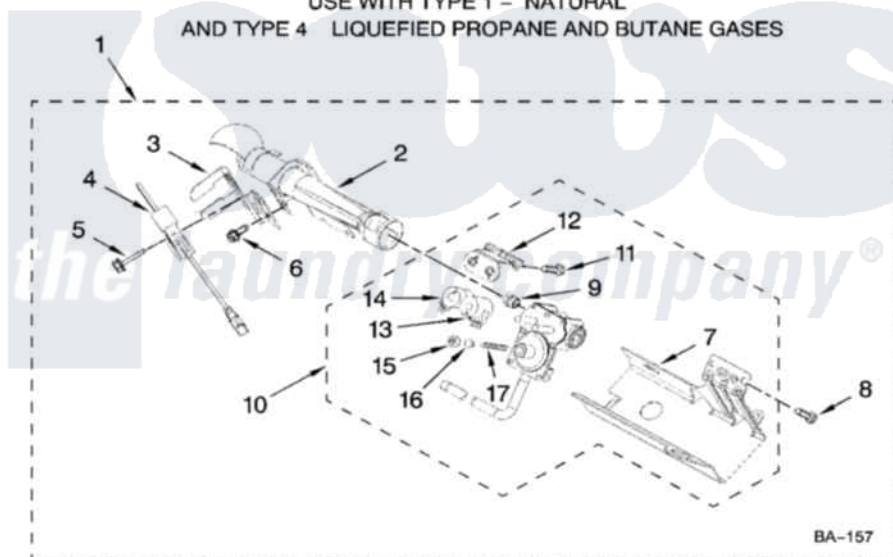

**Whirlpool WGD6200SW2 04 - W10183825 BURNER ASSEMBLY,
OPTIONAL PARTS (NOT INCLUDED)**

W10183825 BURNER ASSEMBLY

For Model: WGD6200SW2
(White)

USE WITH TYPE 1 - NATURAL
AND TYPE 4 LIQUEFIED PROPANE AND BUTANE GASES

W10219085

7

Whirlpool [Residential Whirlpool WGD6200SW2 Dryer Parts](#) Parts Diagram 04 - W10183825 BURNER ASSEMBLY,
OPTIONAL PARTS (NOT INCLUDED)
[Click on the part number to view part](#)

Item	Original Part Number	Replaced By	Status	Part Description
1	W10183825			Burner, Assembly 60 Hz
2	688617	693140		Burner
3	694298			Bracket, Ignitor
4	686590	279311		Ignitor
5	3393909			Screw, 8-32 X 7/8
6	3390631			Screw, 10-16 X 3/8
7	W10183823			Bracket, Burner
8	3387057			Screw, 10-16 X 1/2 Orifice, Burner
9	234826			Orifice, Burner Type 1
"	229742			Orifice, Burner
"	234868			Orifice, Burner
10	8281924	W10503171		Gas Valve Serv Assembly Loop
11	694421			Screw, Bracket Mounting