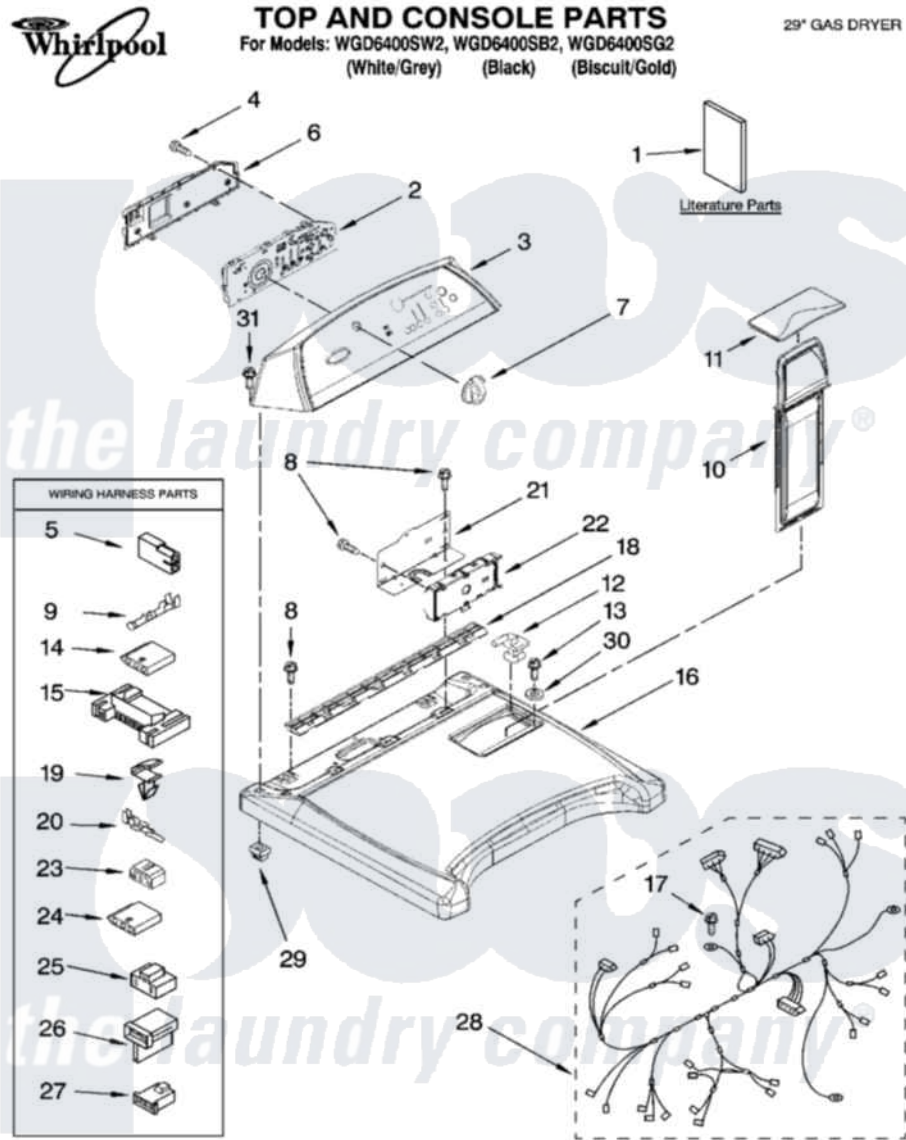

Whirlpool WGD6400SG2 01 - TOP AND CONSOLE PARTS

11-08 Litho in U.S.A. (MP) (psw)

1

Part No. W10242977 Rev. A

Whirlpool Residential Whirlpool WGD6400SG2 Dryer Parts Parts Diagram 01 - TOP AND CONSOLE PARTS
 Click on the part number to view part

Item	Original Part Number	Replaced By	Status	Part Description
1	W10150650		Not Available	Guide, Quick Start
"	W10150626		Not Available	Use & Care Guide
"	W10054160		Not Available	Wiring Diagram
"	BLANK		Not Available	Following May Be Purchased DO-IT-YOURSELF REPAIR MANUALS
"	677818		Not Available	Manual, Do-It- Yourself Repair (Dryer)
2	8563974			Assembly, User Interface
3	W10110325			Panel, Console
"	W10110330			Panel, Console
"	W10110328			Panel, Console
4	W10003770			Screw, 6-19 X 1/2
5	717252			Receptacle, Terminal
6	8564265			Cover, Rear- User Interface
7	8574957			Knob, Assembly
"	8574959			Knob, Assembly

"	8574958		Knob, Assembly
8	337686	Not Available	SCREW, 8-18 X .500
9	94614		Terminal
10	8572270		Assembly, Lint Screen
11	W10168227		Cover, Lint Screen
"	W10044360		Cover, Lint Screen
"	W10168229		Cover, Lint Screen
12	W10044470		Hinge, RH
"	W10044480		Hinge, L.H.
13	3196537	3196557	Panel, Manifold
14	3936144		Do-It-Yourself Repair Manuals
15	3395683		Receptacle, Multi-Terminal
16	W10167866		Top Assembly
"	8565028		Top
"	8565027		Top
17	343641	681414	Screw, 10AB X 1/2
18	8558863		Bracket, Console
19	3394427		Clip-Harness
20	94613	596797	Terminal
21	8563853		Bracket, Machine Controller
22	W10111617		Control, Electronic
23	3347243		Block, Disconnect
24	353424		Plug, Terminal
25	3401144		Connector
26	3403499		Connector, 2-Position
27	3403498		Connector, 3-Position
28	W10111432		Harness, Wiring
29	W10112673		Screw, Grommet
30	237446	487596	Washer
31	W10131402		Screw, 8-18 X 1.370